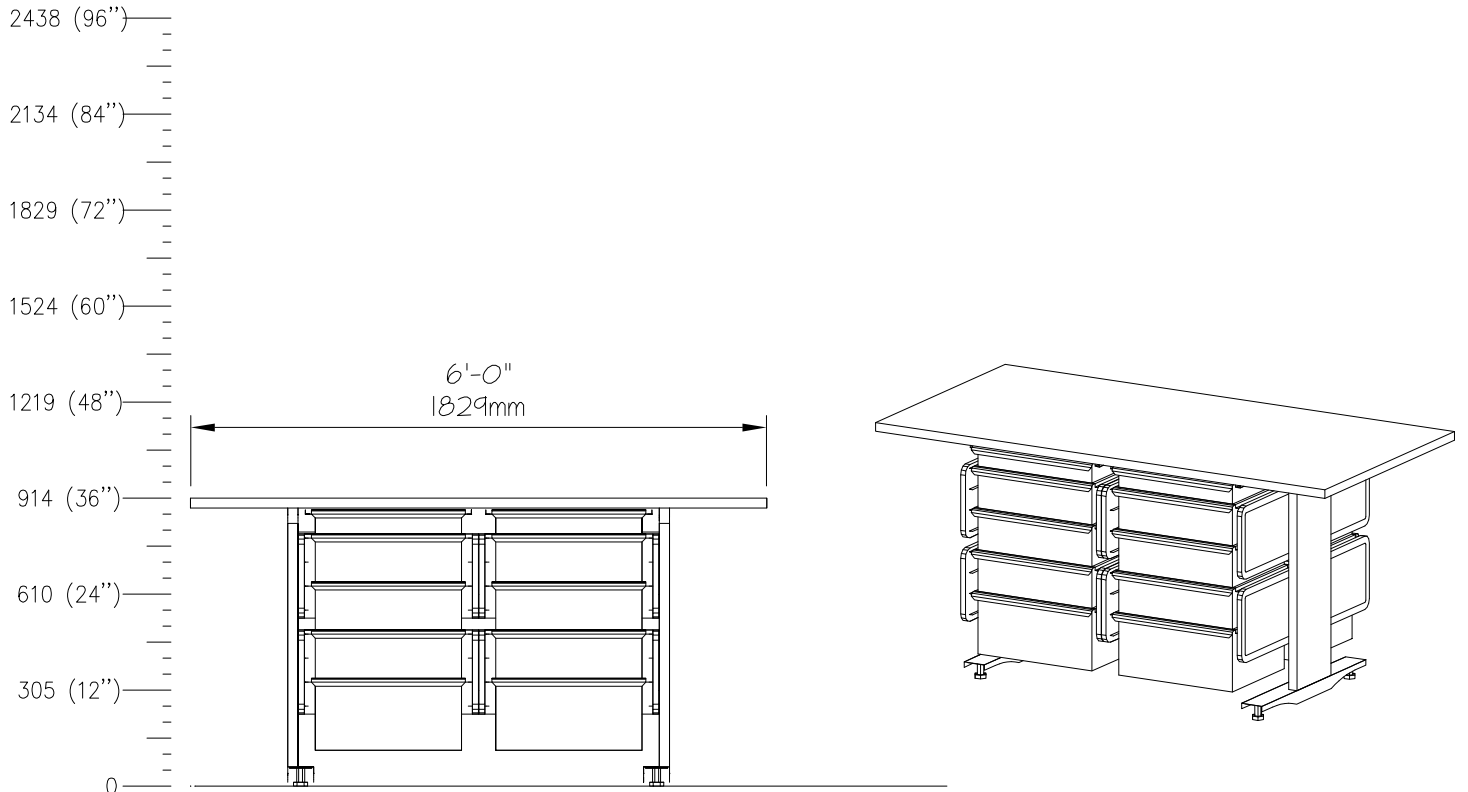

SCALE: 1/2"=1'-0"

QTY	DESCRIPTION
1	Height Adjustable Table
4	Storage Frame
4	Drawer, 3"H (76mm)
4	Drawer, 6"H (152mm)
2	Drawer, 9"H (229mm)
	Drawer Organizer Bins

E0712

PROCESS TABLE, 10 DWR, 24Dx60W, ADJHT

SCALE: 1/2"=1'-0"

QTY	DESCRIPTION
1	Height Adjustable Table
4	Storage Frame
4	Drawer, 3"H (76mm)
6	Drawer, 6"H (152mm)
	Drawer Organizer Bins

E0715

PROCESS TABLE, 10 DWR, 24Dx60W, ADJHT

SCALE: 1/2"=1'-0"

<u>QTY</u>	<u>DESCRIPTION</u>
1	Height Adjustable Table
2	Storage Frame
5	Drawer, 3"H (76mm)
2	Drawer, 6"H (152mm)
2	Drawer, 9"H (229mm)
	Drawer Organizer Bins

E0718

PROCESS TABLE, 15 DWR, 24Dx72W, ADJHT

SCALE: 1/2"=1'-0"

QTY	DESCRIPTION
1	Height Adjustable Table
6	Storage Frame
6	Drawer, 3"H (76mm)
9	Drawer, 6"H (229mm)
	Drawer Organizer Bins

E0721

PROCESS TABLE,10 DWR,36Dx72W,ADJHT

SCALE: 1/2"=1'-0"

QTY	DESCRIPTION
1	Height Adjustable Table
4	Storage Frame
2	Drawer, 3"H (76mm)
6	Drawer, 6"H (152mm)
2	Drawer, 9"H (229mm)
	Drawer Organizer Bins

E0751

SINKS,CANTILEVERED,WALL MTD,24x24