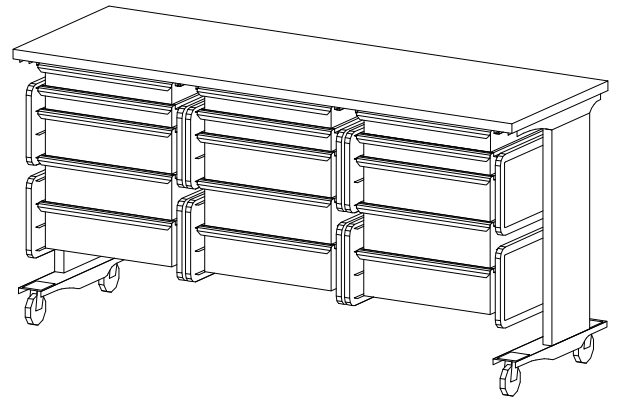

SCALE: 1/2"=1'-0"

QTY	DESCRIPTION
1	Height Adjustable Table
4	Storage Frame
4	Drawer, 3"H (76mm)
4	Drawer, 6"H (152mm)
2	Drawer, 9"H (229mm)
	Drawer Organizer Bins

E0712

PROCESS TABLE, 10 DWR, 24Dx60W, ADJHT

SCALE: 1/2"=1'-0"

QTY	DESCRIPTION
1	Height Adjustable Table
4	Storage Frame
4	Drawer, 3"H (76mm)
6	Drawer, 6"H (152mm)
	Drawer Organizer Bins

E0715

PROCESS TABLE, 10 DWR, 24Dx60W, ADJHT

SCALE: 1/2"=1'-0"

<u>QTY</u>	<u>DESCRIPTION</u>
1	Height Adjustable Table
2	Storage Frame
5	Drawer, 3"H (76mm)
2	Drawer, 6"H (152mm)
2	Drawer, 9"H (229mm)
	Drawer Organizer Bins

E0718

PROCESS TABLE, 15 DWR, 24Dx72W, ADJHT

SCALE: 1/2"=1'-0"

QTY	DESCRIPTION
1	Height Adjustable Table
6	Storage Frame
6	Drawer, 3"H (76mm)
9	Drawer, 6"H (229mm)
	Drawer Organizer Bins

E0721

PROCESS TABLE,10 DWR,36Dx72W,ADJHT

SCALE: 1/2"=1'-0"

QTY	DESCRIPTION
1	Height Adjustable Table
4	Storage Frame
2	Drawer, 3"H (76mm)
6	Drawer, 6"H (152mm)
2	Drawer, 9"H (229mm)
	Drawer Organizer Bins

E0751

SINKS,CANTILEVERED,WALL MTD,24x24