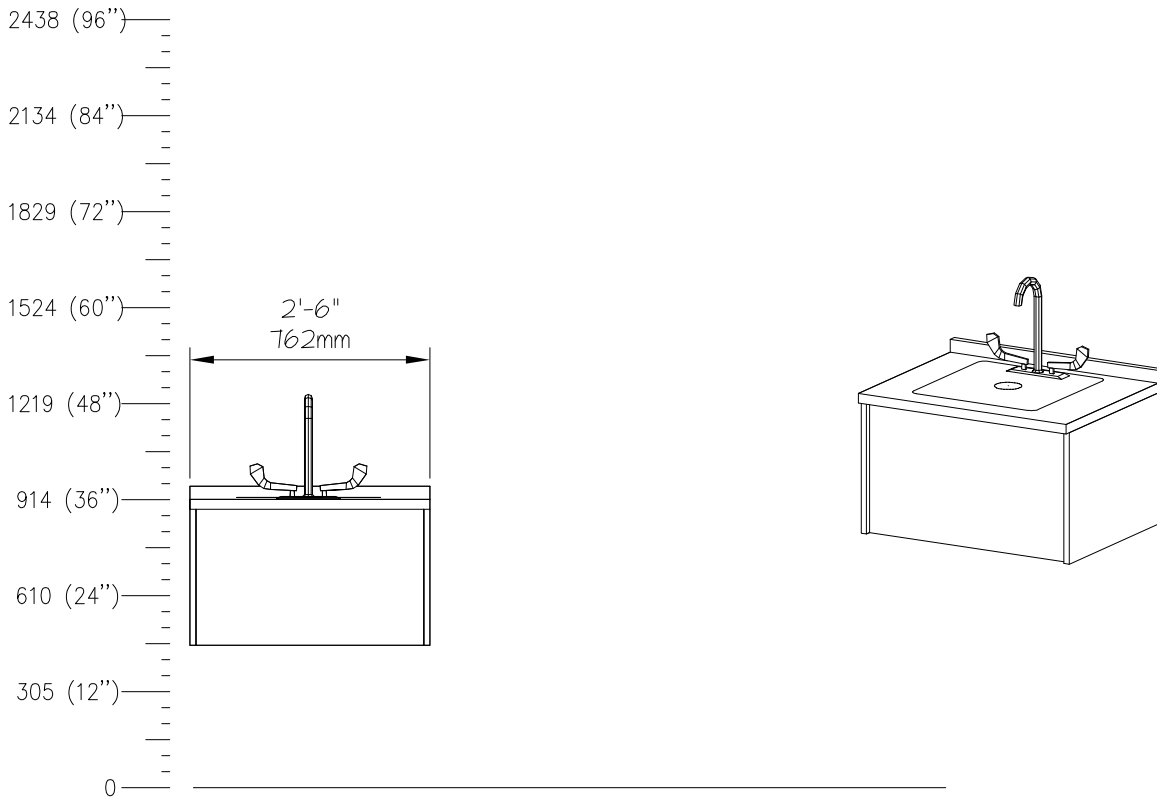

E0754

SINKS,CANTILEVERED,WALL MTD,24x30

QTY

1

DESCRIPTION

Cantilevered, Sink Adaptable Work Surface w/Attached Backsplash
With Corian Top