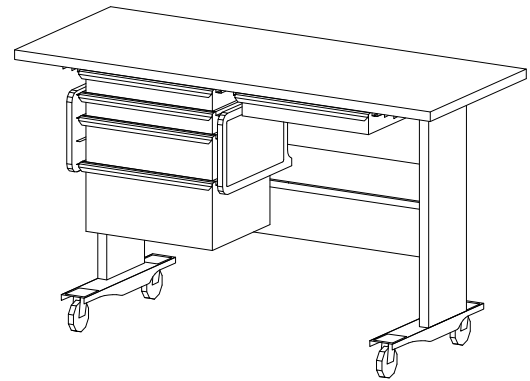

E0703

PROCESS TABLES,5 DWR,24Dx48"W,ADJHT

QTY	DESCRIPTION
1	Height Adjustable Table
1	Storage Frame
3	Drawer, 3"H (76mm)
1	Drawer, 6"H (152mm)
1	Drawer, 9"H (229mm)
	Drawer Organizer Bins

E0706

PROCESS TABLE, 5 DWR, 24Dx60W, ADJHT

SCALE: 1/2"=1'-0"

QTY	DESCRIPTION
1	Height Adjustable Table
1	Storage Frame
3	Drawer, 3"H (76mm)
1	Drawer, 6"H (152mm)
1	Drawer, 9"H (229mm)
1	Drawer Organizer Bins

E0709

PROCESS TABLE, 10 DWR, 30Dx48W, ADJHT

SCALE: 1/2"=1'-0"

QTY	DESCRIPTION
1	Height Adjustable Table
4	Storage Frame
4	Drawer, 3"H (76mm)
4	Drawer, 6"H (152mm)
2	Drawer, 9"H (229mm)
	Drawer Organizer Bins

E0712

PROCESS TABLE, 10 DWR, 24Dx60W, ADJHT

SCALE: 1/2"=1'-0"

QTY	DESCRIPTION
1	Height Adjustable Table
4	Storage Frame
4	Drawer, 3"H (76mm)
6	Drawer, 6"H (152mm)
	Drawer Organizer Bins

E0715

PROCESS TABLE, 10 DWR, 24Dx60W, ADJHT

SCALE: 1/2"=1'-0"

<u>QTY</u>	<u>DESCRIPTION</u>
1	Height Adjustable Table
2	Storage Frame
5	Drawer, 3"H (76mm)
2	Drawer, 6"H (152mm)
2	Drawer, 9"H (229mm)
	Drawer Organizer Bins