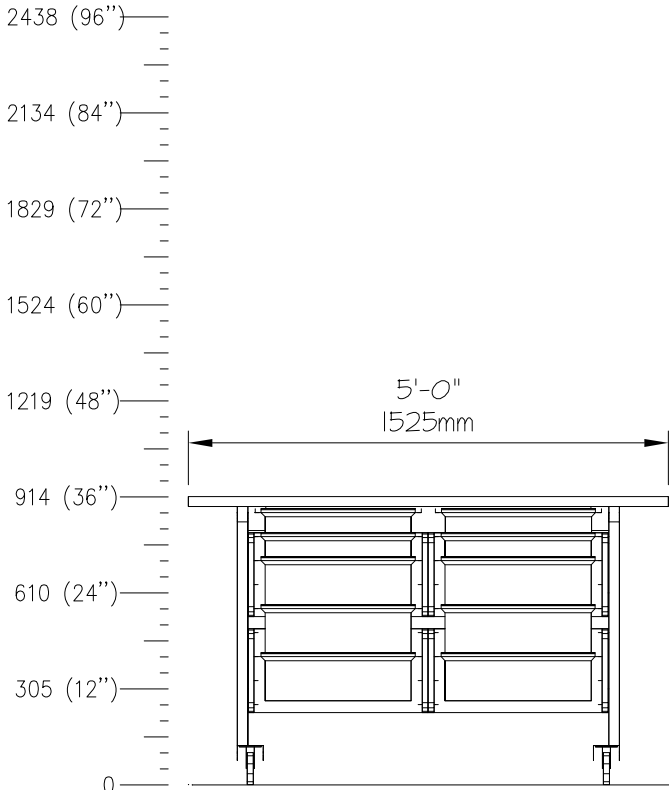

E0703

PROCESS TABLES,5 DWR,24Dx48"W,ADJHT

QTY	DESCRIPTION
1	Height Adjustable Table
1	Storage Frame
3	Drawer, 3"H (76mm)
1	Drawer, 6"H (152mm)
1	Drawer, 9"H (229mm)
	Drawer Organizer Bins

E0706

PROCESS TABLE, 5 DWR, 24Dx60W, ADJHT

SCALE: 1/2"=1'-0"

QTY	DESCRIPTION
1	Height Adjustable Table
1	Storage Frame
3	Drawer, 3"H (76mm)
1	Drawer, 6"H (152mm)
1	Drawer, 9"H (229mm)
1	Drawer Organizer Bins

E0709

PROCESS TABLE, 10 DWR, 30Dx48W, ADJHT

SCALE: 1/2"=1'-0"

QTY	DESCRIPTION
1	Height Adjustable Table
4	Storage Frame
4	Drawer, 3"H (76mm)
4	Drawer, 6"H (152mm)
2	Drawer, 9"H (229mm)
	Drawer Organizer Bins

E0712

PROCESS TABLE, 10 DWR, 24Dx60W, ADJHT

SCALE: 1/2"=1'-0"

QTY	DESCRIPTION
1	Height Adjustable Table
4	Storage Frame
4	Drawer, 3"H (76mm)
6	Drawer, 6"H (152mm)
	Drawer Organizer Bins

E0715

PROCESS TABLE, 10 DWR, 24Dx60W, ADJHT

SCALE: 1/2"=1'-0"

<u>QTY</u>	<u>DESCRIPTION</u>
1	Height Adjustable Table
2	Storage Frame
5	Drawer, 3"H (76mm)
2	Drawer, 6"H (152mm)
2	Drawer, 9"H (229mm)
	Drawer Organizer Bins