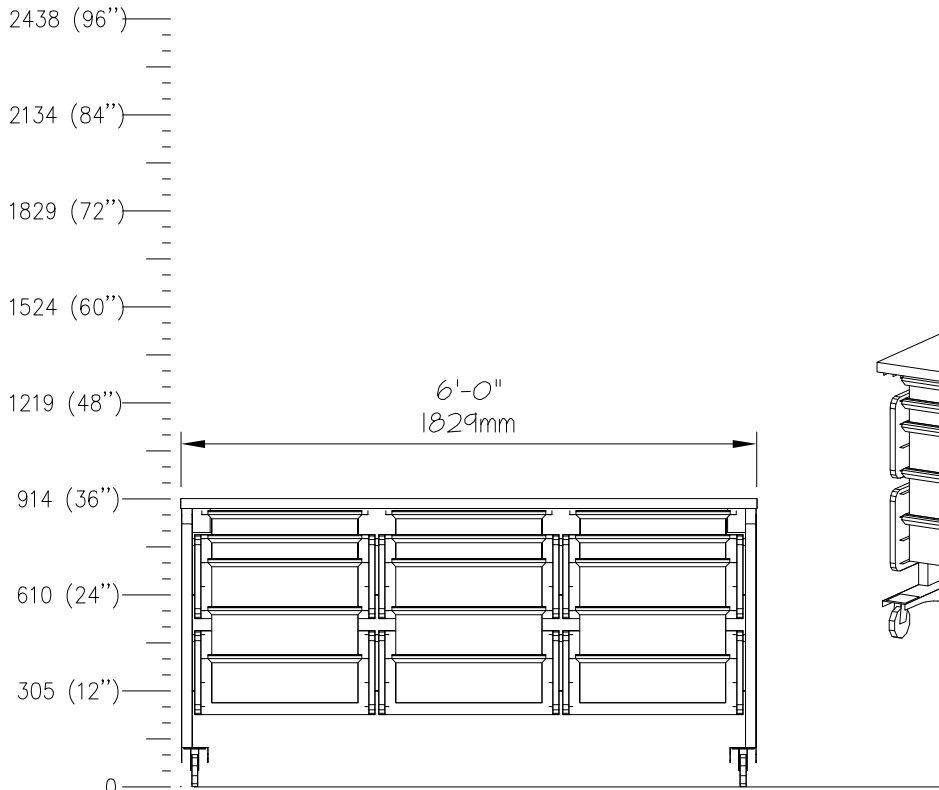

SCALE: 1/2"=1'-0"

QTY	DESCRIPTION
1	Height Adjustable Table
1	Storage Frame
3	Drawer, 3"H (76mm)
1	Drawer, 6"H (152mm)
1	Drawer, 9"H (229mm)
1	Drawer Organizer Bins

E0709

PROCESS TABLE, 10 DWR, 30Dx48W, ADJHT

SCALE: 1/2"=1'-0"

QTY	DESCRIPTION
1	Height Adjustable Table
4	Storage Frame
4	Drawer, 3"H (76mm)
4	Drawer, 6"H (152mm)
2	Drawer, 9"H (229mm)
	Drawer Organizer Bins

E0712

PROCESS TABLE, 10 DWR, 24Dx60W, ADJHT

SCALE: 1/2"=1'-0"

QTY	DESCRIPTION
1	Height Adjustable Table
4	Storage Frame
4	Drawer, 3"H (76mm)
6	Drawer, 6"H (152mm)
	Drawer Organizer Bins

E0715

PROCESS TABLE, 10 DWR, 24Dx60W, ADJHT

SCALE: 1/2"=1'-0"

<u>QTY</u>	<u>DESCRIPTION</u>
1	Height Adjustable Table
2	Storage Frame
5	Drawer, 3"H (76mm)
2	Drawer, 6"H (152mm)
2	Drawer, 9"H (229mm)
	Drawer Organizer Bins

E0718

PROCESS TABLE, 15 DWR, 24Dx72W, ADJHT

SCALE: 1/2"=1'-0"

QTY	DESCRIPTION
1	Height Adjustable Table
6	Storage Frame
6	Drawer, 3"H (76mm)
9	Drawer, 6"H (229mm)
	Drawer Organizer Bins

E0721

PROCESS TABLE,10 DWR,36Dx72W,ADJHT