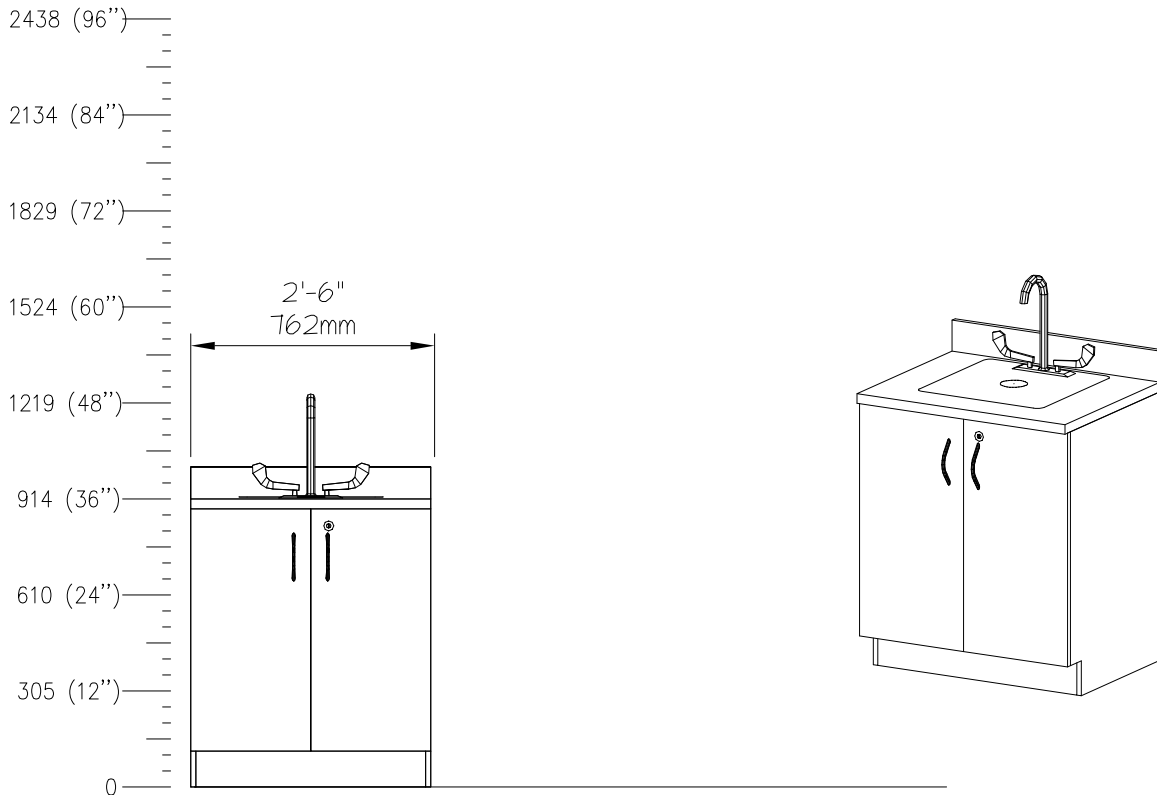

SCALE: 1/2"=1'-0"

QTY	DESCRIPTION
1	Height Adjustable Table
1	Storage Frame
3	Drawer, 3"H (76mm)
1	Drawer, 6"H (152mm)
1	Drawer, 9"H (229mm)
1	Drawer Organizer Bins

E0709

PROCESS TABLE, 10 DWR, 30Dx48W, ADJHT

E0718

PROCESS TABLE, 15 DWR, 24Dx72W, ADJHT

SCALE: 1/2"=1'-0"

QTY	DESCRIPTION
1	Height Adjustable Table
6	Storage Frame
6	Drawer, 3"H (76mm)
9	Drawer, 6"H (229mm)
	Drawer Organizer Bins

E0721

PROCESS TABLE,10 DWR,36Dx72W,ADJHT

E0766

SINK,CABINET,WALL MTD,24x24

SCALE: 1/2"=1'-0"

QTY

DESCRIPTION

1

Freestanding, Sink Adaptable Cabinet w/Integral Backsplash
With Corian Top

E0769

SINK,CABINET,WALL MTD,24x30

SCALE: 1/2"=1'-0"

QTY

DESCRIPTION

1

Freestanding, Sink Adaptable Cabinet w/Integral Backsplash
With Corian Top

E0772

SINK,CABINET,WALL MTD,24x48