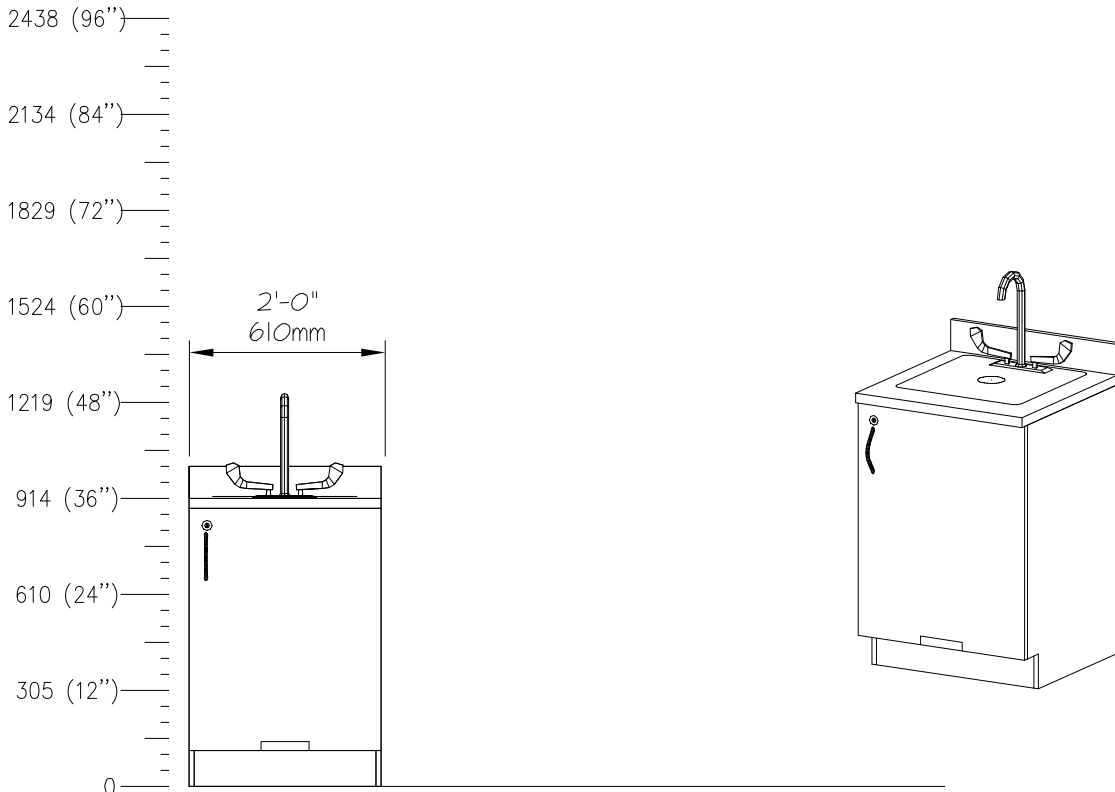

SCALE: 1/2"=1'-0"

QTY	DESCRIPTION
1	Height Adjustable Table
4	Storage Frame
4	Drawer, 3"H (76mm)
6	Drawer, 6"H (152mm)
	Drawer Organizer Bins

E0715

PROCESS TABLE, 10 DWR, 24Dx60W, ADJHT

SCALE: 1/2"=1'-0"

<u>QTY</u>	<u>DESCRIPTION</u>
1	Height Adjustable Table
2	Storage Frame
5	Drawer, 3"H (76mm)
2	Drawer, 6"H (152mm)
2	Drawer, 9"H (229mm)
	Drawer Organizer Bins

E0718

PROCESS TABLE, 15 DWR, 24Dx72W, ADJHT

SCALE: 1/2"=1'-0"

QTY	DESCRIPTION
1	Height Adjustable Table
6	Storage Frame
6	Drawer, 3"H (76mm)
9	Drawer, 6"H (229mm)
	Drawer Organizer Bins

E0721

PROCESS TABLE,10 DWR,36Dx72W,ADJHT

<u>QTY</u>	<u>DESCRIPTION</u>
1	Cantilevered, Sink Adaptable Work Surface w/Attached Backsplash With Corian Top

E0754

SINKS,CANTILEVERED,WALL MTD,24x30

QTY

1

DESCRIPTION

Cantilevered, Sink Adaptable Work Surface w/Attached Backsplash
With Corian Top

E0766

SINK,CABINET,WALL MTD,24x24

SCALE: 1/2"=1'-0"

QTY

DESCRIPTION

1

Freestanding, Sink Adaptable Cabinet w/Integral Backsplash
With Corian Top

E0769