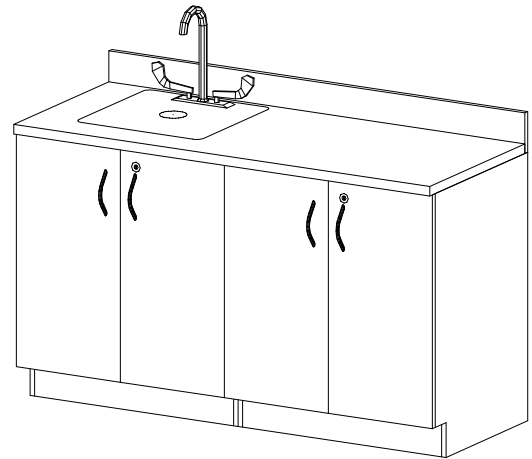

<u>QTY</u>	<u>DESCRIPTION</u>
1	Cantilevered, Sink Adaptable Work Surface w/Attached Backsplash With Corian Top

E0754

SINKS,CANTILEVERED,WALL MTD,24x30

QTY

1

DESCRIPTION

Cantilevered, Sink Adaptable Work Surface w/Attached Backsplash
With Corian Top

E0766

SINK,CABINET,WALL MTD,24x24

SCALE: 1/2"=1'-0"

QTY

DESCRIPTION

1

Freestanding, Sink Adaptable Cabinet w/Integral Backsplash
With Corian Top

E0769

SINK,CABINET,WALL MTD,24x30

SCALE: 1/2"=1'-0"

QTY

DESCRIPTION

1

Freestanding, Sink Adaptable Cabinet w/Integral Backsplash
With Corian Top

E0772

SINK,CABINET,WALL MTD,24x48

SCALE: 1/2"=1'-0"

QTY	DESCRIPTION
1	Freestanding, Sink Adaptable Cabinet w/Integral Backsplash With Corian Top

E0775

SINK, CABINET,WALL MTD,24x60

SCALE: 1/2"=1'-0"

QTY

DESCRIPTION

1