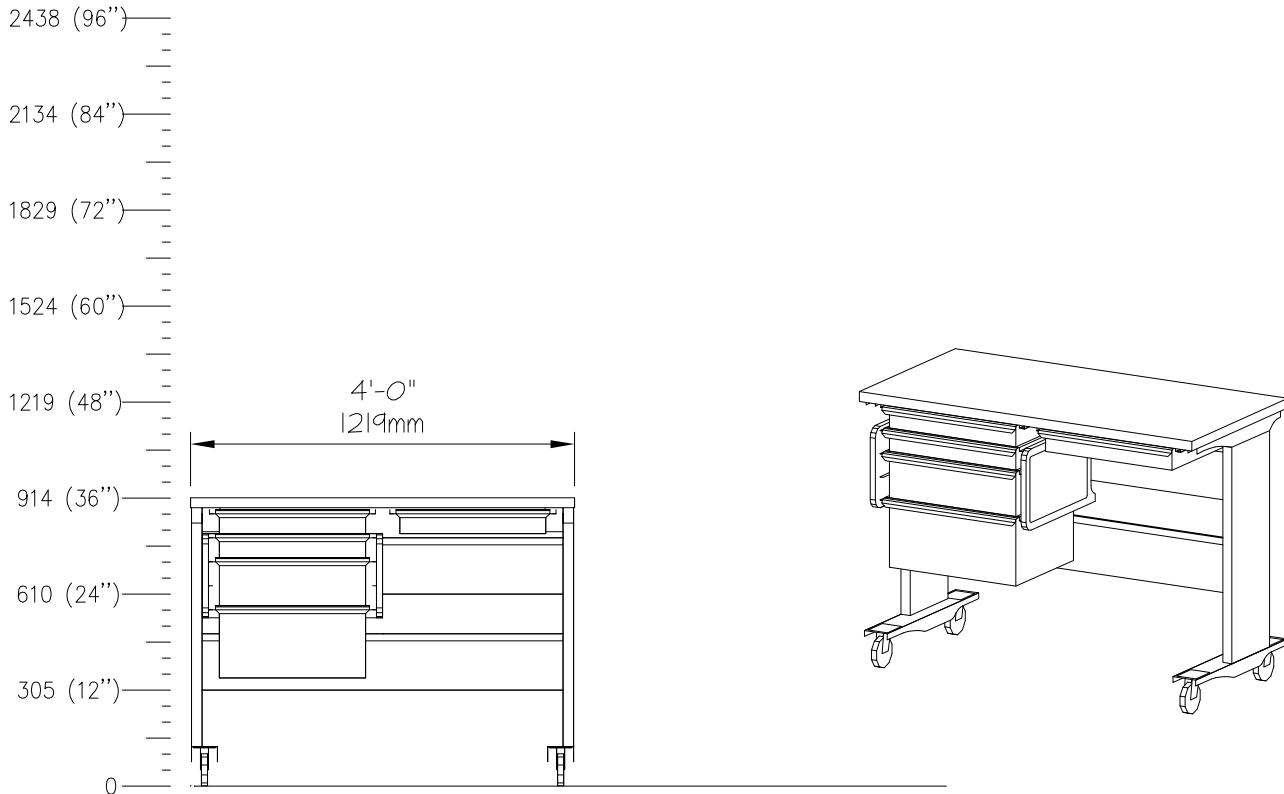

E0703

PROCESS TABLES,5 DWR,24Dx48"W,ADJHT

QTY	DESCRIPTION
1	Height Adjustable Table
1	Storage Frame
3	Drawer, 3"H (76mm)
1	Drawer, 6"H (152mm)
1	Drawer, 9"H (229mm)
	Drawer Organizer Bins

E0706

PROCESS TABLE, 5 DWR, 24Dx60W, ADJHT

SCALE: 1/2"=1'-0"

QTY	DESCRIPTION
1	Height Adjustable Table
1	Storage Frame
3	Drawer, 3"H (76mm)
1	Drawer, 6"H (152mm)
1	Drawer, 9"H (229mm)
1	Drawer Organizer Bins

E0709

PROCESS TABLE, 10 DWR, 30Dx48W, ADJHT

SCALE: 1/2"=1'-0"

QTY	DESCRIPTION
1	Height Adjustable Table
4	Storage Frame
4	Drawer, 3"H (76mm)
4	Drawer, 6"H (152mm)
2	Drawer, 9"H (229mm)
	Drawer Organizer Bins

E0712

PROCESS TABLE, 10 DWR, 24Dx60W, ADJHT

SCALE: 1/2"=1'-0"

QTY	DESCRIPTION
1	Height Adjustable Table
4	Storage Frame
4	Drawer, 3"H (76mm)
6	Drawer, 6"H (152mm)
	Drawer Organizer Bins

E0715

PROCESS TABLE, 10 DWR, 24Dx60W, ADJHT

SCALE: 1/2"=1'-0"

<u>QTY</u>	<u>DESCRIPTION</u>
1	Height Adjustable Table
2	Storage Frame
5	Drawer, 3"H (76mm)
2	Drawer, 6"H (152mm)
2	Drawer, 9"H (229mm)
	Drawer Organizer Bins