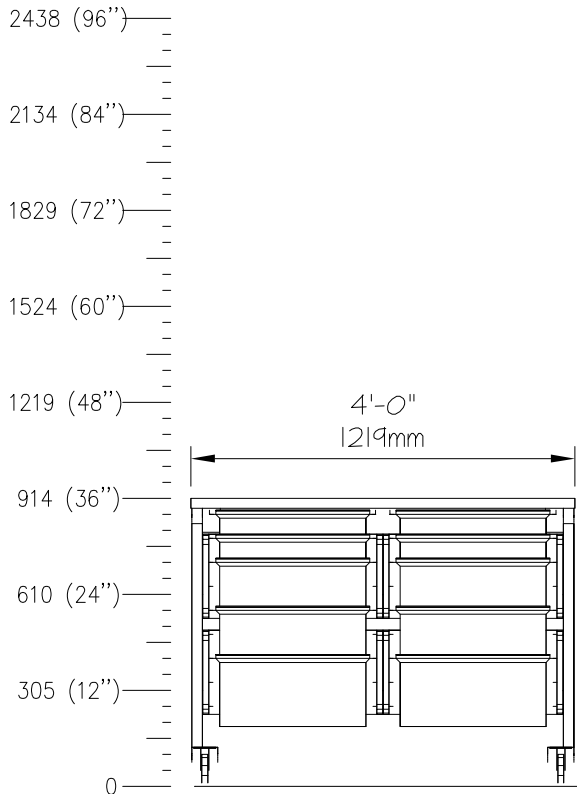

E0703

PROCESS TABLES,5 DWR,24Dx48"W,ADJHT

QTY	DESCRIPTION
1	Height Adjustable Table
1	Storage Frame
3	Drawer, 3"H (76mm)
1	Drawer, 6"H (152mm)
1	Drawer, 9"H (229mm)
	Drawer Organizer Bins

E0706

PROCESS TABLE, 5 DWR, 24Dx60W, ADJHT

SCALE: 1/2"=1'-0"

QTY	DESCRIPTION
1	Height Adjustable Table
1	Storage Frame
3	Drawer, 3"H (76mm)
1	Drawer, 6"H (152mm)
1	Drawer, 9"H (229mm)
1	Drawer Organizer Bins

E0709

PROCESS TABLE, 10 DWR, 30Dx48W, ADJHT

SCALE: 1/2"=1'-0"

QTY	DESCRIPTION
1	Height Adjustable Table
4	Storage Frame
4	Drawer, 3"H (76mm)
4	Drawer, 6"H (152mm)
2	Drawer, 9"H (229mm)
	Drawer Organizer Bins

E0712

PROCESS TABLE, 10 DWR, 24Dx60W, ADJHT

SCALE: 1/2"=1'-0"

QTY	DESCRIPTION
1	Height Adjustable Table
4	Storage Frame
4	Drawer, 3"H (76mm)
6	Drawer, 6"H (152mm)
	Drawer Organizer Bins

E0715

PROCESS TABLE, 10 DWR, 24Dx60W, ADJHT

SCALE: 1/2"=1'-0"

<u>QTY</u>	<u>DESCRIPTION</u>
1	Height Adjustable Table
2	Storage Frame
5	Drawer, 3"H (76mm)
2	Drawer, 6"H (152mm)
2	Drawer, 9"H (229mm)
	Drawer Organizer Bins