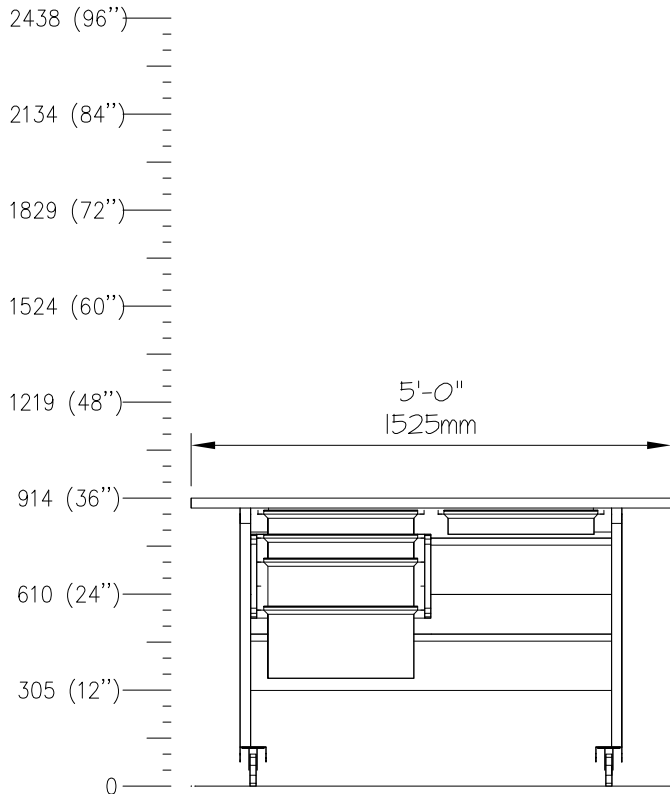

E0703

PROCESS TABLES,5 DWR,24Dx48"W,ADJHT

QTY	DESCRIPTION
1	Height Adjustable Table
1	Storage Frame
3	Drawer, 3"H (76mm)
1	Drawer, 6"H (152mm)
1	Drawer, 9"H (229mm)
	Drawer Organizer Bins

E0706

PROCESS TABLE, 5 DWR, 24Dx60W, ADJHT

SCALE: 1/2"=1'-0"

QTY	DESCRIPTION
1	Height Adjustable Table
1	Storage Frame
3	Drawer, 3"H (76mm)
1	Drawer, 6"H (152mm)
1	Drawer, 9"H (229mm)
1	Drawer Organizer Bins

E0709

PROCESS TABLE, 10 DWR, 30Dx48W, ADJHT

SCALE: 1/2"=1'-0"

QTY	DESCRIPTION
1	Height Adjustable Table
4	Storage Frame
4	Drawer, 3"H (76mm)
4	Drawer, 6"H (152mm)
2	Drawer, 9"H (229mm)
	Drawer Organizer Bins

E0712

PROCESS TABLE, 10 DWR, 24Dx60W, ADJHT

SCALE: 1/2"=1'-0"

QTY	DESCRIPTION
1	Height Adjustable Table
4	Storage Frame
4	Drawer, 3"H (76mm)
6	Drawer, 6"H (152mm)
	Drawer Organizer Bins

E0715

PROCESS TABLE, 10 DWR, 24Dx60W, ADJHT

SCALE: 1/2"=1'-0"

<u>QTY</u>	<u>DESCRIPTION</u>
1	Height Adjustable Table
2	Storage Frame
5	Drawer, 3"H (76mm)
2	Drawer, 6"H (152mm)
2	Drawer, 9"H (229mm)
	Drawer Organizer Bins