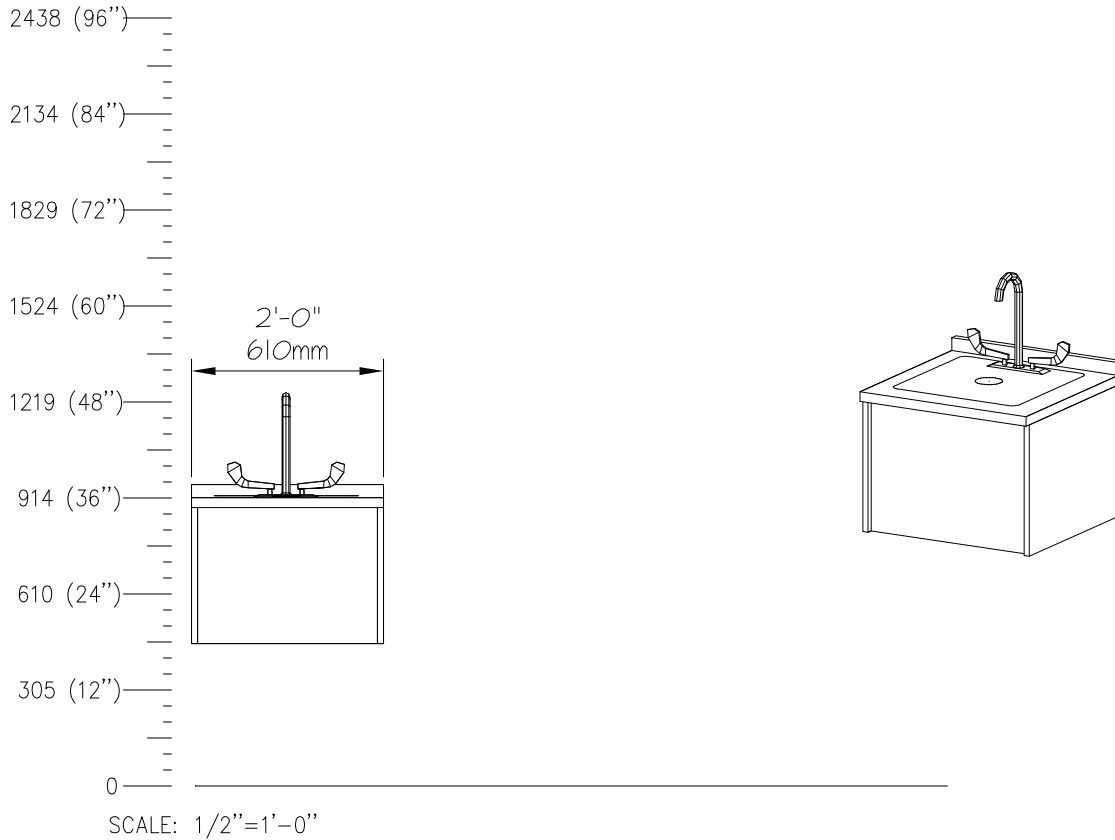

SCALE: 1/2"=1'-0"

QTY	DESCRIPTION
1	Height Adjustable Table
1	Storage Frame
3	Drawer, 3"H (76mm)
1	Drawer, 6"H (152mm)
1	Drawer, 9"H (229mm)
1	Drawer Organizer Bins

E0709

PROCESS TABLE, 10 DWR, 30Dx48W, ADJHT

SCALE: 1/2"=1'-0"

QTY	DESCRIPTION
1	Height Adjustable Table
4	Storage Frame
4	Drawer, 3"H (76mm)
6	Drawer, 6"H (152mm)
	Drawer Organizer Bins

E0715

PROCESS TABLE, 10 DWR, 24Dx60W, ADJHT

SCALE: 1/2"=1'-0"

<u>QTY</u>	<u>DESCRIPTION</u>
1	Height Adjustable Table
2	Storage Frame
5	Drawer, 3"H (76mm)
2	Drawer, 6"H (152mm)
2	Drawer, 9"H (229mm)
	Drawer Organizer Bins

E0718

PROCESS TABLE, 15 DWR, 24Dx72W, ADJHT

SCALE: 1/2"=1'-0"

QTY	DESCRIPTION
1	Height Adjustable Table
6	Storage Frame
6	Drawer, 3"H (76mm)
9	Drawer, 6"H (229mm)
	Drawer Organizer Bins

E0721

PROCESS TABLE,10 DWR,36Dx72W,ADJHT

SCALE: 1/2"=1'-0"

QTY	DESCRIPTION
1	Height Adjustable Table
4	Storage Frame
2	Drawer, 3"H (76mm)
6	Drawer, 6"H (152mm)
2	Drawer, 9"H (229mm)
	Drawer Organizer Bins

E0751

SINKS,CANTILEVERED,WALL MTD,24x24