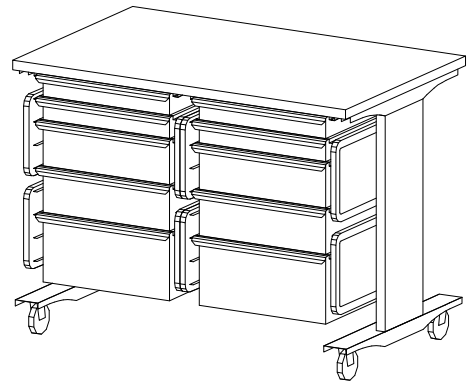

E0703

PROCESS TABLES,5 DWR,24Dx48"W,ADJHT

QTY	DESCRIPTION
1	Height Adjustable Table
1	Storage Frame
3	Drawer, 3"H (76mm)
1	Drawer, 6"H (152mm)
1	Drawer, 9"H (229mm)
	Drawer Organizer Bins

E0706

PROCESS TABLE, 5 DWR, 24Dx60W, ADJHT

SCALE: 1/2"=1'-0"

QTY	DESCRIPTION
1	Height Adjustable Table
1	Storage Frame
3	Drawer, 3"H (76mm)
1	Drawer, 6"H (152mm)
1	Drawer, 9"H (229mm)
1	Drawer Organizer Bins

E0709

PROCESS TABLE, 10 DWR, 30Dx48W, ADJHT

SCALE: 1/2"=1'-0"

QTY	DESCRIPTION
1	Height Adjustable Table
4	Storage Frame
4	Drawer, 3"H (76mm)
4	Drawer, 6"H (152mm)
2	Drawer, 9"H (229mm)
	Drawer Organizer Bins

E0712

PROCESS TABLE, 10 DWR, 24Dx60W, ADJHT

SCALE: 1/2"=1'-0"

QTY	DESCRIPTION
1	Height Adjustable Table
4	Storage Frame
4	Drawer, 3"H (76mm)
6	Drawer, 6"H (152mm)
	Drawer Organizer Bins

E0715

PROCESS TABLE, 10 DWR, 24Dx60W, ADJHT

SCALE: 1/2"=1'-0"

<u>QTY</u>	<u>DESCRIPTION</u>
1	Height Adjustable Table
2	Storage Frame
5	Drawer, 3"H (76mm)
2	Drawer, 6"H (152mm)
2	Drawer, 9"H (229mm)
	Drawer Organizer Bins