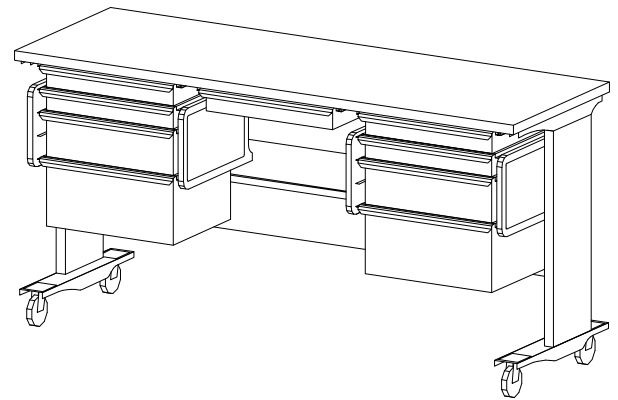

SCALE: 1/2"=1'-0"

QTY	DESCRIPTION
1	Height Adjustable Table
1	Storage Frame
3	Drawer, 3"H (76mm)
1	Drawer, 6"H (152mm)
1	Drawer, 9"H (229mm)
1	Drawer Organizer Bins

E0709

PROCESS TABLE, 10 DWR, 30Dx48W, ADJHT

SCALE: 1/2"=1'-0"

QTY	DESCRIPTION
1	Height Adjustable Table
4	Storage Frame
4	Drawer, 3"H (76mm)
4	Drawer, 6"H (152mm)
2	Drawer, 9"H (229mm)
	Drawer Organizer Bins

E0712

PROCESS TABLE, 10 DWR, 24Dx60W, ADJHT

SCALE: 1/2"=1'-0"

QTY	DESCRIPTION
1	Height Adjustable Table
4	Storage Frame
4	Drawer, 3"H (76mm)
6	Drawer, 6"H (152mm)
	Drawer Organizer Bins

E0715

PROCESS TABLE, 10 DWR, 24Dx60W, ADJHT

SCALE: 1/2"=1'-0"

<u>QTY</u>	<u>DESCRIPTION</u>
1	Height Adjustable Table
2	Storage Frame
5	Drawer, 3"H (76mm)
2	Drawer, 6"H (152mm)
2	Drawer, 9"H (229mm)
	Drawer Organizer Bins

E0718

PROCESS TABLE, 15 DWR, 24Dx72W, ADJHT

SCALE: 1/2"=1'-0"

QTY	DESCRIPTION
1	Height Adjustable Table
6	Storage Frame
6	Drawer, 3"H (76mm)
9	Drawer, 6"H (229mm)
	Drawer Organizer Bins

E0721

PROCESS TABLE,10 DWR,36Dx72W,ADJHT