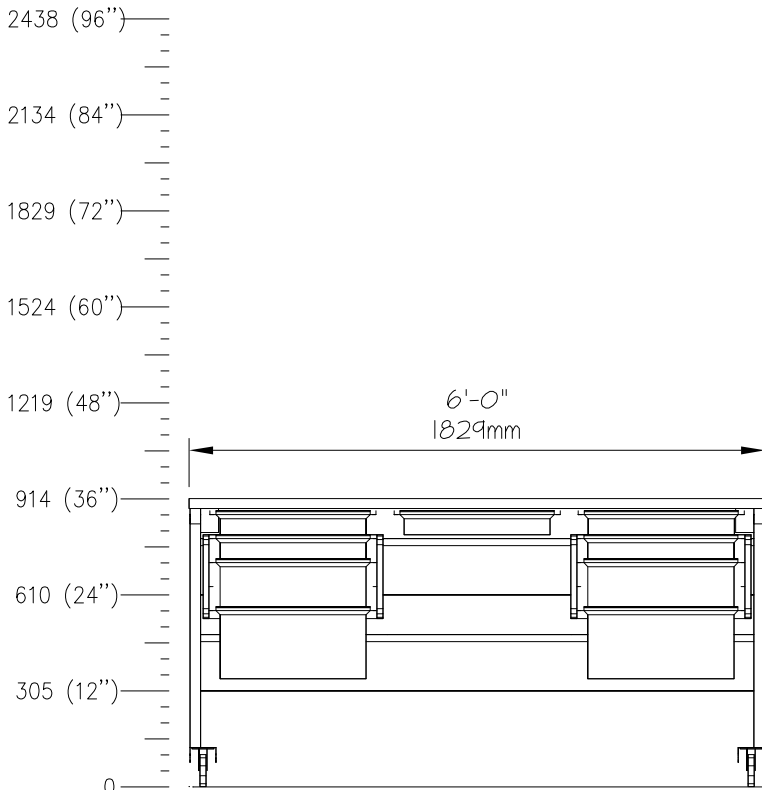

SCALE: 1/2"=1'-0"

QTY	DESCRIPTION
1	Height Adjustable Table
1	Storage Frame
3	Drawer, 3"H (76mm)
1	Drawer, 6"H (152mm)
1	Drawer, 9"H (229mm)
1	Drawer Organizer Bins

E0709

PROCESS TABLE, 10 DWR, 30Dx48W, ADJHT

SCALE: 1/2"=1'-0"

QTY	DESCRIPTION
1	Height Adjustable Table
4	Storage Frame
4	Drawer, 3"H (76mm)
4	Drawer, 6"H (152mm)
2	Drawer, 9"H (229mm)
	Drawer Organizer Bins

E0712

PROCESS TABLE, 10 DWR, 24Dx60W, ADJHT

SCALE: 1/2"=1'-0"

QTY	DESCRIPTION
1	Height Adjustable Table
4	Storage Frame
4	Drawer, 3"H (76mm)
6	Drawer, 6"H (152mm)
	Drawer Organizer Bins

E0715

PROCESS TABLE, 10 DWR, 24Dx60W, ADJHT

SCALE: 1/2"=1'-0"

<u>QTY</u>	<u>DESCRIPTION</u>
1	Height Adjustable Table
2	Storage Frame
5	Drawer, 3"H (76mm)
2	Drawer, 6"H (152mm)
2	Drawer, 9"H (229mm)
	Drawer Organizer Bins

E0718

PROCESS TABLE, 15 DWR, 24Dx72W, ADJHT

SCALE: 1/2"=1'-0"

QTY	DESCRIPTION
1	Height Adjustable Table
6	Storage Frame
6	Drawer, 3"H (76mm)
9	Drawer, 6"H (229mm)
	Drawer Organizer Bins

E0721

PROCESS TABLE,10 DWR,36Dx72W,ADJHT