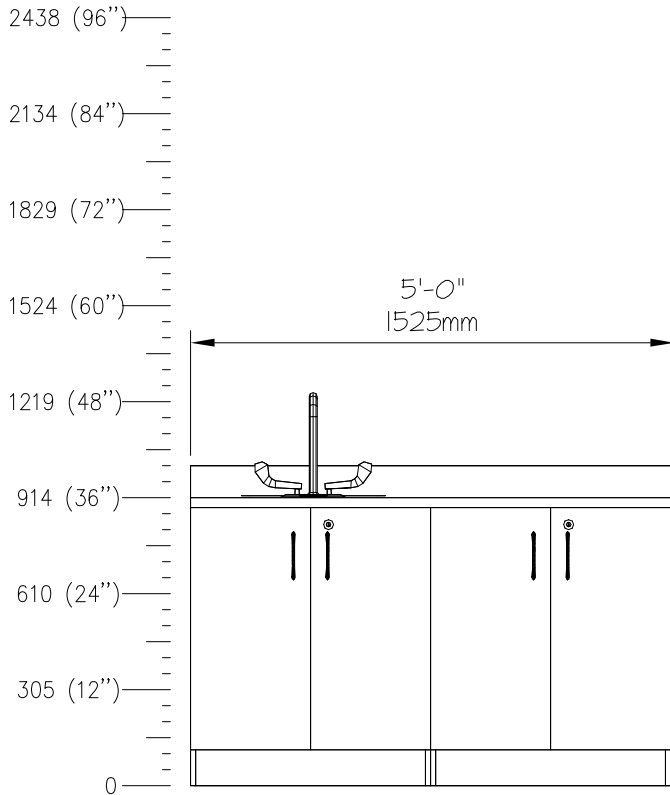

SCALE: 1/2"=1'-0"

QTY	DESCRIPTION
1	Height Adjustable Table
1	Storage Frame
3	Drawer, 3"H (76mm)
1	Drawer, 6"H (152mm)
1	Drawer, 9"H (229mm)
1	Drawer Organizer Bins

E0709

PROCESS TABLE, 10 DWR, 30Dx48W, ADJHT

E0718

PROCESS TABLE, 15 DWR, 24Dx72W, ADJHT

SCALE: 1/2"=1'-0"

QTY	DESCRIPTION
1	Height Adjustable Table
6	Storage Frame
6	Drawer, 3"H (76mm)
9	Drawer, 6"H (229mm)
	Drawer Organizer Bins

E0721

PROCESS TABLE,10 DWR,36Dx72W,ADJHT

SINK,CABINET,WALL MTD,24x30

SCALE: 1/2"=1'-0"

QTY

DESCRIPTION

1

Freestanding, Sink Adaptable Cabinet w/Integral Backsplash
With Corian Top

E0772

SINK,CABINET,WALL MTD,24x48

SCALE: 1/2"=1'-0"

QTY	DESCRIPTION
1	Freestanding, Sink Adaptable Cabinet w/Integral Backsplash With Corian Top

E0775

SINK, CABINET,WALL MTD,24x60

SCALE: 1/2"=1'-0"

QTY

DESCRIPTION

1