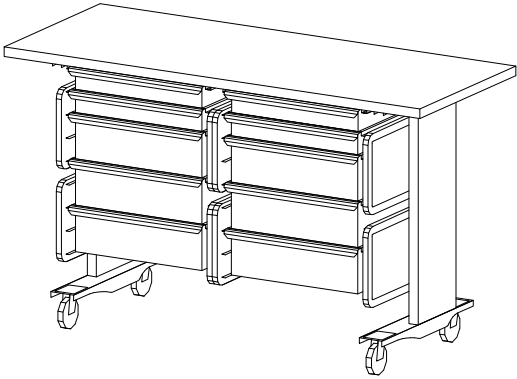

E0703

PROCESS TABLES,5 DWR,24Dx48"W,ADJHT

QTY	DESCRIPTION
1	Height Adjustable Table
1	Storage Frame
3	Drawer, 3"H (76mm)
1	Drawer, 6"H (152mm)
1	Drawer, 9"H (229mm)
	Drawer Organizer Bins

E0706

PROCESS TABLE, 5 DWR, 24Dx60W, ADJHT

SCALE: 1/2"=1'-0"

QTY	DESCRIPTION
1	Height Adjustable Table
1	Storage Frame
3	Drawer, 3"H (76mm)
1	Drawer, 6"H (152mm)
1	Drawer, 9"H (229mm)
1	Drawer Organizer Bins

E0709

PROCESS TABLE, 10 DWR, 30Dx48W, ADJHT

SCALE: 1/2"=1'-0"

QTY	DESCRIPTION
1	Height Adjustable Table
4	Storage Frame
4	Drawer, 3"H (76mm)
4	Drawer, 6"H (152mm)
2	Drawer, 9"H (229mm)
	Drawer Organizer Bins

E0712

PROCESS TABLE, 10 DWR, 24Dx60W, ADJHT

SCALE: 1/2"=1'-0"

QTY	DESCRIPTION
1	Height Adjustable Table
4	Storage Frame
4	Drawer, 3"H (76mm)
6	Drawer, 6"H (152mm)
	Drawer Organizer Bins

E0715

PROCESS TABLE, 10 DWR, 24Dx60W, ADJHT

SCALE: 1/2"=1'-0"

<u>QTY</u>	<u>DESCRIPTION</u>
1	Height Adjustable Table
2	Storage Frame
5	Drawer, 3"H (76mm)
2	Drawer, 6"H (152mm)
2	Drawer, 9"H (229mm)
	Drawer Organizer Bins