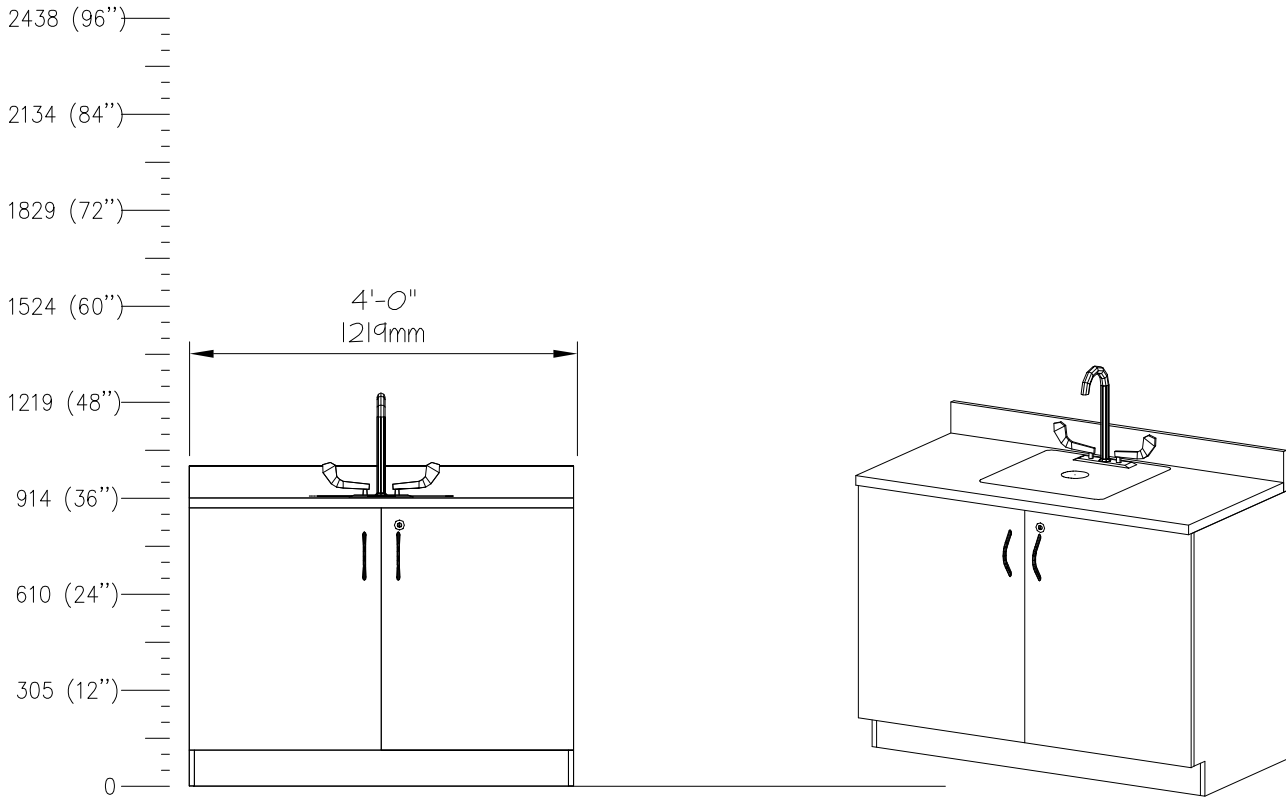

E0718

PROCESS TABLE, 15 DWR, 24Dx72W, ADJHT

SCALE: 1/2"=1'-0"

QTY	DESCRIPTION
1	Height Adjustable Table
6	Storage Frame
6	Drawer, 3"H (76mm)
9	Drawer, 6"H (229mm)
	Drawer Organizer Bins

E0721

PROCESS TABLE,10 DWR,36Dx72W,ADJHT

SINK,CABINET,WALL MTD,24x30

SCALE: 1/2"=1'-0"

QTY

DESCRIPTION

1

Freestanding, Sink Adaptable Cabinet w/Integral Backsplash
With Corian Top

E0772

SINK,CABINET,WALL MTD,24x48

SCALE: 1/2"=1'-0"

QTY	DESCRIPTION
1	Freestanding, Sink Adaptable Cabinet w/Integral Backsplash With Corian Top

E0775

SINK, CABINET,WALL MTD,24x60

SCALE: 1/2"=1'-0"

QTY

DESCRIPTION

1