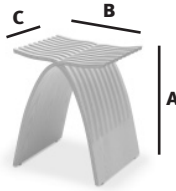

Designer: Carol Catalano

Warranty: 1-year

General Dimensions

A height: 17 in.

B width: 15.5 in.

c depth: 13.125 in.

CAPELLI STOOLS hermanmiller.com/capellistool

- Sturdy but elegant occasional seating for break-out areas, lounges, offices.
- Interlocking molded plywood, folds flat for storage.
- Comfortable, beautiful, ingenious as a Japanese puzzle box.