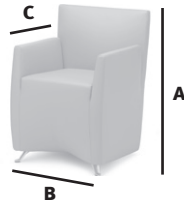

Designer: Hannes Wettstein

Warranty: 5-year

General Dimensions

A height: 31.5 in.

B width: 26.375 in.

C depth: 25.625 in.

CAPRI CHAIRS hermanmiller.com/capri

- From the International Collection™: luxurious style and solid comfort.
- Flexible reclining back, die-cast aluminum feet, concealed casters.
- A handsome and practical addition to public or private spaces.