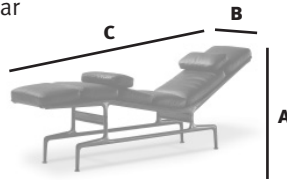

Designers: Charles and Ray Eames

Warranty: 3-year

General Dimensions

A height: 29.5 in.

B width: 18 in.

c length: 76.5 in.

EAMES CHAISE hermanmiller.com/eameschaise

- A functional and comfortable piece of art.
- Soft cushions on a slender, sloping frame support the body in healthful recline.
- A beautiful place to relax in a study, den, or executive office.