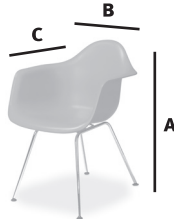

© 2009 Herman Miller, Inc. ODS201

Design for the Environment:

- Seat shells are produced of recyclable polypropylene

Designers: Charles and Ray Eames

Warranty: 1-year

General Dimensions

armchair	side chair	rocking chair
A height: 31.25–31.75 in.	A height: 31.5–31.75 in.	A height: 26.5 in.
B width: 24.5 in.	B width: 18.5 in.	B width: 24.5 in.
C depth: 23.5 in.	C depth: 22 in.	C depth: 27.25 in.

EAMES MOLDED PLASTIC CHAIRS hermanmiller.com/eamesmoldedplastic

- Landmark design, introduced at New York’s Museum of Modern Art in 1948.
- Side and armchair versions with wire, dowel, or four-legged bases.
- Comfortable contours and enduring forms sit beautifully anywhere.

side chair

stacking base

rocking chair

armchair