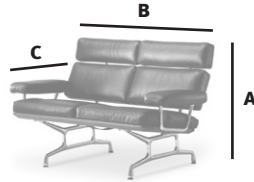

© 2009 Herman Miller, Inc. 0.E52014

Designers: Charles and Ray Eames

Warranty: 3-year

General Dimensions

2-seat sofa	3-seat sofa
A height: 33 in.	A height: 33 in.
B width: 56 in.	B width: 80 in.
C depth: 30 in.	C depth: 30 in.

EAMES SOFA hermanmiller.com/eamessofa

- Supportive cushions on seat, back, and arms.
- Brightly polished aluminum legs and arms.
- Solid walnut or teak polished smooth and hand finished.

3-seat sofa