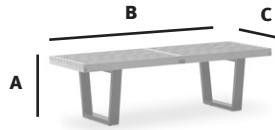

© 2009 Herman Miller, Inc. O.PB201

Designer: George Nelson

Warranty: 1-year

General Dimensions

A height: 14 in.

B width: 48, 60, 72 in.

c depth: 18.5 in.

NELSON PLATFORM BENCH hermanmiller.com/nelsonplatform

- A benchmark of modern design.
- Available in three sizes to serve as a multipurpose display and resting place in offices, public areas, and homes.
- Clean, rectilinear lines come together in a strikingly architectural accent piece.