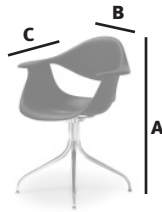

Designer: George Nelson

Warranty: 1-year

General Dimensions

A height: 31.875 in.

B width: 28 in.

c depth: 21.875 in.

NELSON SWAG CHAIRS hermanmiller.com/swagleg

- Separate seat and back shells flex for comfortable support.
- Sculptural shape a handsome presence around tables in dining areas or conference rooms.
- Shells made of ecologically friendly, recyclable polypropylene.
- Swag leg group includes a desk and tables suited for home or office.

desk

rectangular work table

round dining table

rectangular dining table