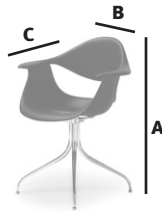

© 2009 Herman Miller, Inc. O.DAF201

Designer: George Nelson

Warranty: 1-year

General Dimensions

A height: 31.875 in.

B width: 28 in.

c depth: 21.875 in.

NELSON SWAG CHAIRS hermanmiller.com/swagleg

- Separate seat and back shells flex for comfortable support.
- Sculptural shape a handsome presence around tables in dining areas or conference rooms.
- Shells made of ecologically friendly, recyclable polypropylene.
- Swag leg group includes a desk and tables suited for home or office.

desk

rectangular work table

round dining table

rectangular dining table