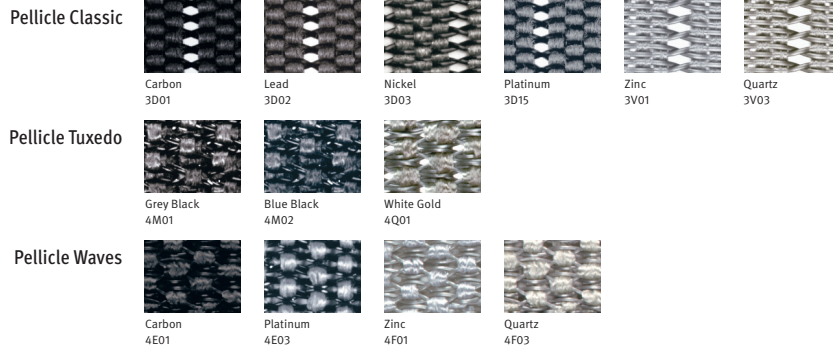

Aeron® Chair Materials

Honest design and transparency make Aeron a comfortable addition to nearly any interior. The sophisticated selection of colors, finishes, and Pellicle weave patterns in a choice of light-to-dark neutrals. Base and frame finishes complement Pellicle colors.

Seat & Back