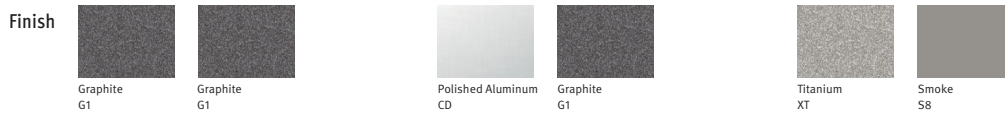

Base & Frame

Armpads