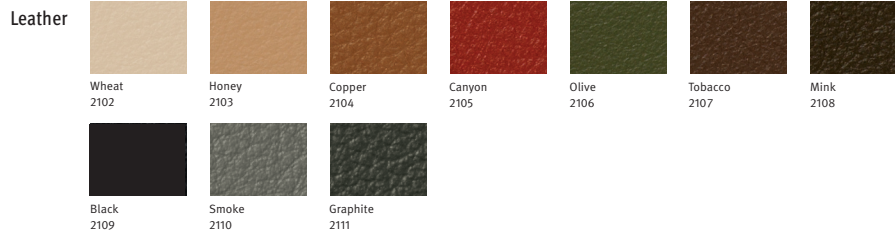

Visit hermanmiller.com/materials to see our complete textile and materials offering.

Samples are representative of the material to be supplied and may not indicate an exact match; some variation may occur.

For more information about our products and services or to see a list of dealers, please visit us at hermanmiller.com or call (800) 851 1196.

© 2011 Herman Miller, Inc. Zeeland, Michigan.

© Herman Miller, and Aeron are among the registered trademarks of Herman Miller, Inc.