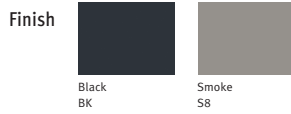

Armpads

Visit hermanmiller.com/materials to see our complete textile and materials offering.

Samples are representative of the material to be supplied and may not indicate an exact match; some variation may occur.

For more information about our products and services or to see a list of dealers, please visit us at hermanmiller.com or call (800) 851 1196.

© 2011 Herman Miller, Inc. Zeeland, Michigan.

© Herman Miller, and Aeron are among the registered trademarks of Herman Miller, Inc.