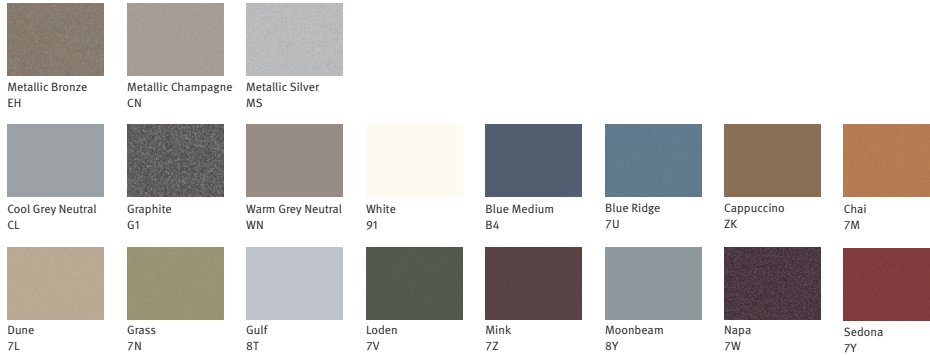

Canvas Office Landscape™ Materials

Versatile Canvas materials combine harmoniously to quietly complement an organization's architecture and brand. Choose your finish, add dimension with accent colors, and complete the space with glass, laminate, veneer, and textile options.

Signature Screen

Finish

Patterned Laminate

Solid Laminate

Woodgrain Laminate

Translucent

Recut Veneer

Veneer

Visit hermanmiller.com/materials to see our complete textile and materials offering.

Samples are representative of the material to be supplied and may not indicate an exact match; some variation may occur.

For more information about our products and services or to see a list of dealers, please visit us at hermanmiller.com or call (800) 851 1196.

© 2011 Herman Miller, Inc. Zeeland, Michigan.

© ●, Herman Miller, and Canvas Office Landscape are among the registered trademarks of Herman Miller, Inc.