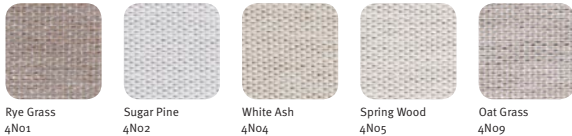

#### Penumbra Fabric Grade 1

Janus  
1Zo1

Phoebe  
1Zo2

Rhea  
1Zo3

Umbriel  
1Zo6

Samples are representative of the material to be supplied and may not indicate an exact match; some variation may occur. Canvas Office Landscape is available in a number of textiles.

### MATERIALS CONTINUED

**Resonance Fabric**  
*Grade 1*

**Silkworm Fabric**  
*Grade 1*

**Slideshow Fabric**  
*Grade 1*

**Aggregate Fabric**  
*Grade 2*

**Crepe Fabric**  
*Grade 2*

**Frost Fabric**  
*Grade 2*

**Grograin Fabric**  
*Grade 2*

**Horizon Fabric**  
*Grade 2*

**Luminary Fabric**  
*Grade 2*

**Moiré Fabric**  
*Grade 2*

**Twist Fabric**  
*Grade 2*

Samples are representative of the material to be supplied and may not indicate an exact match; some variation may occur. Canvas Office Landscape is available in a number of textiles.