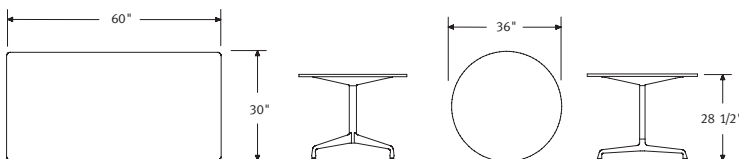

S3SM Program
Your office. Our savvy.

SUGGESTED PRICE
starts at **\$252 USD per table**. Please contact your authorized Herman Miller dealer for details.

EAMES® TABLES These tables are great for quick meetings and short work sessions. They're solid yet movable. And, they're comfortable to sit at so people feel comfortable speaking their minds, which is good for moving work forward.