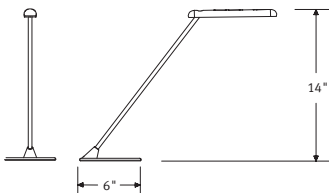

S3SM Program
Your office. Our savvy.

SUGGESTED PRICE
starts at **\$154 USD per light**. Please contact your authorized Herman Miller dealer for details.

FLUTE™ LIGHT You can play with this light. Even though it's LED and puts out a ton of light, it stays cool to the touch, so you can move it and not get burned. And move it you will: its head swivels 230 degrees from left to right. So go ahead, play with Flute and put your work is in its best light.