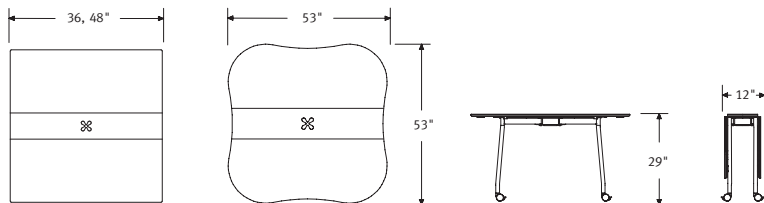

S3SM Program
Your office. Our savvy.

SUGGESTED PRICE
starts at **\$708 USD per table**. Please contact your authorized Herman Miller dealer for details.

INTERSECT® PORTFOLIO TABLES These tables have two folding surfaces. Open both sides for full-scale size. Dropping one leaf cuts the top surface in half. Dropping both skinnies the table up for easy storage. Tables are on casters so you can move them together, apart, or out of the way with ease.