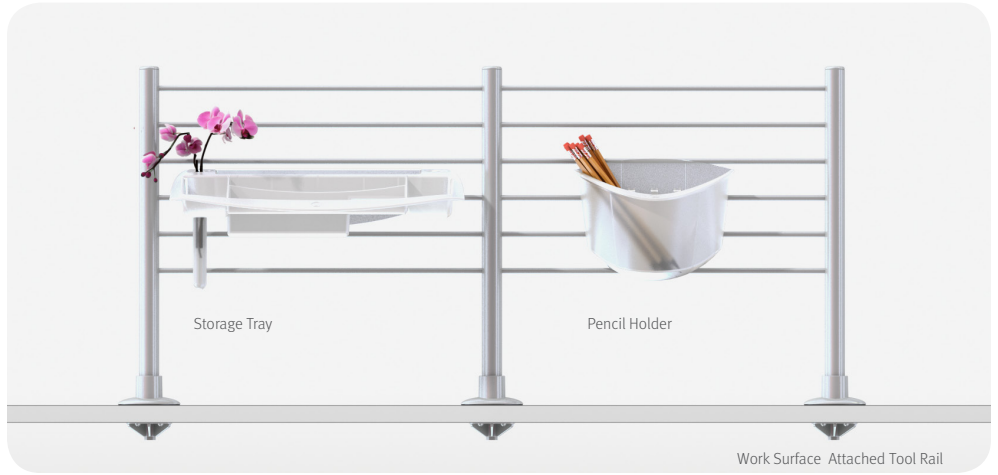

Paper Tray

Vertical Tray

Diagonal Tray

Mini Shelf

Organizer Tray

Marker/Eraser Holder

Pencil Drawer

Storage Tray

Pencil Holder

Work Surface Attached Tool Rail

SUGGESTED PRICE

Diagonal Tray starts at **\$24 USD per tray.**
 Paper Tray starts at **\$14 USD per tray.**
 Vertical Tray starts at **\$16 USD per tray.**
 Organizer Tray starts at **\$14 USD per tray.**
 Mini-Shelf starts at **\$25 USD per shelf.**
 Marker/Eraser Holder starts at **\$56 USD per holder.**
 Pencil Drawer starts at **\$21 USD per drawer.**
 Tool Rail starts at **\$140 USD per rail.**
 Storage Tray starts at **\$19 USD per holder.**
 Pencil Holder starts at **\$11 USD per holder.**
 Please contact your authorized Herman Miller dealer for details.