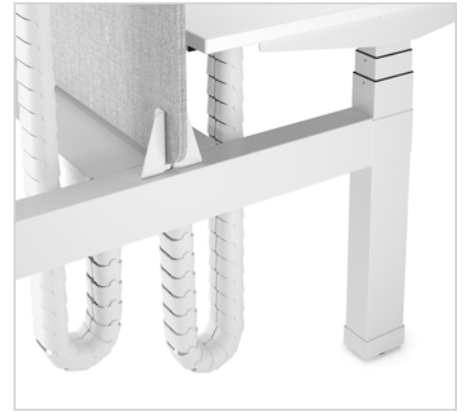

Streamlined Simplicity

Nevi Link's simplified design makes bringing a sit-stand system to your office straightforward. With a simplified vocabulary and straightforward finish options, Nevi Link blends in seamlessly with any workspace.

With a simplified vocabulary and straightforward finish options, Nevi Link blends in seamlessly with any workspace

Details and Features

Melamine, Square-Edge Work Surface

Back-to-back Screen

Simple Touch Switch

Optional Upper Cable Tray

Optional Lower Cable Tray

Standard or fabric umbilical cable management

Optional Technology Support

For more information, please visit [hermanmiller.com](https://www.hermanmiller.com) or call +44 1225 794000.