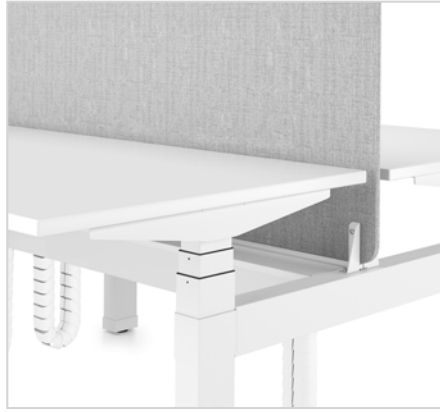

Streamlined Simplicity

Nevi Link's simplified design makes bringing a sit-stand system to your office straightforward. With a simplified vocabulary and straightforward finish options, Nevi Link blends in seamlessly with any workspace.

With a simplified vocabulary and straightforward finish options, Nevi Link blends in seamlessly with any workspace

Details and Features

Melamine, Square-Edge Work Surface

Back-to-back Screen

Simple Touch Switch