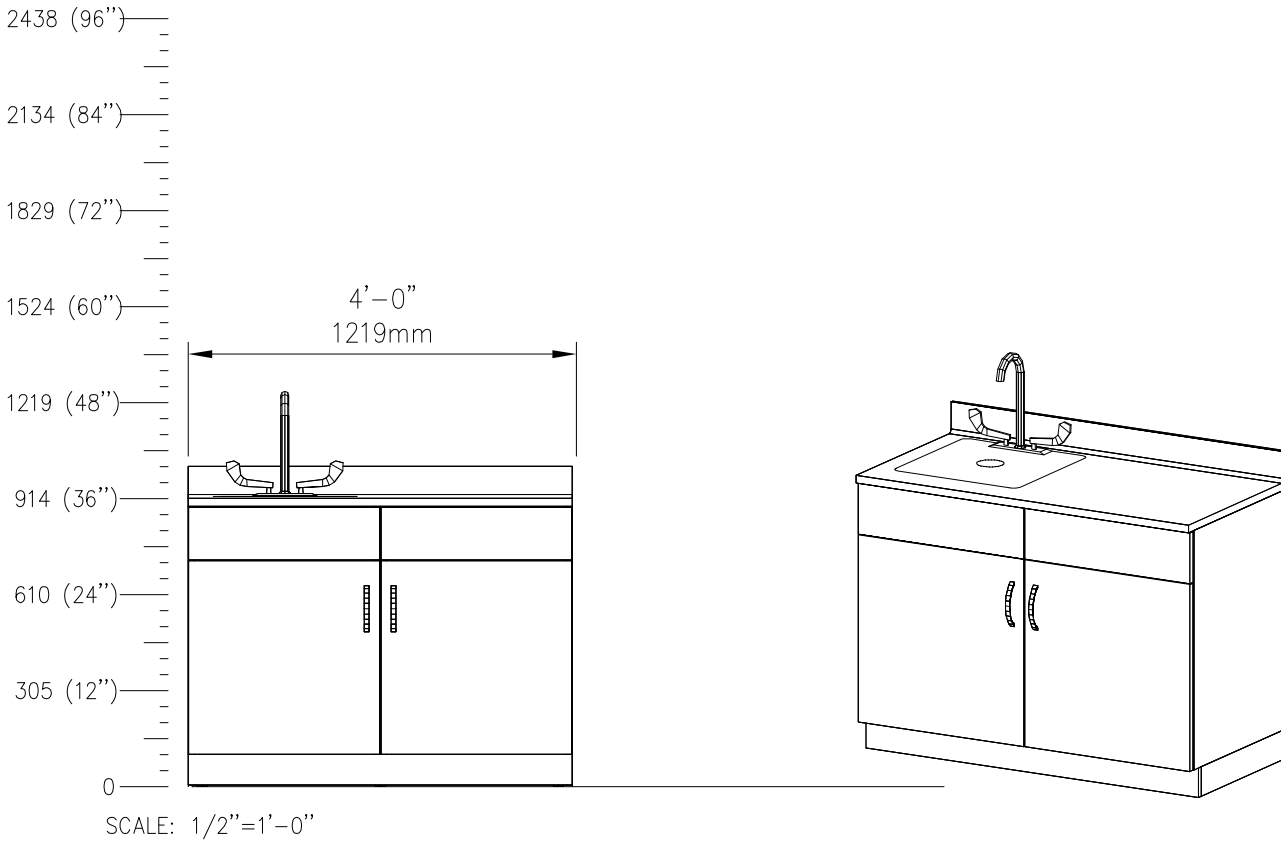

E0772

SINK,CABINET,WALL MTD,24x48

QTY

1

DESCRIPTION

Freestanding, Sink Adaptable Cabinet w/Integral Backsplash
With Corian Top