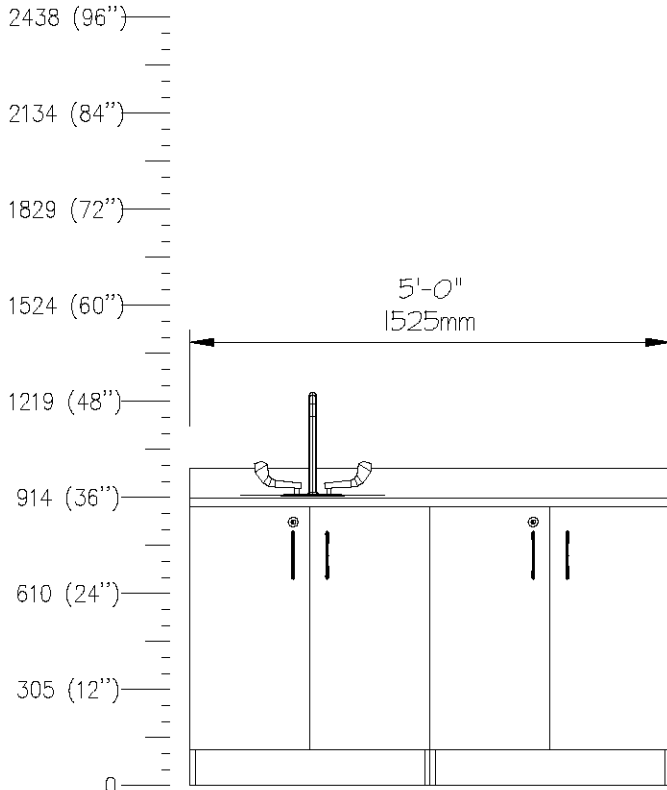

E0775

SINK, CABINET, WALL MTD, 24x60

SCALE: 1/2"=1'-0"

<u>QTY</u>	<u>DESCRIPTION</u>
1	Freestanding, Sink Adaptable Cabinet w/Integral Backsplash With Corian Top