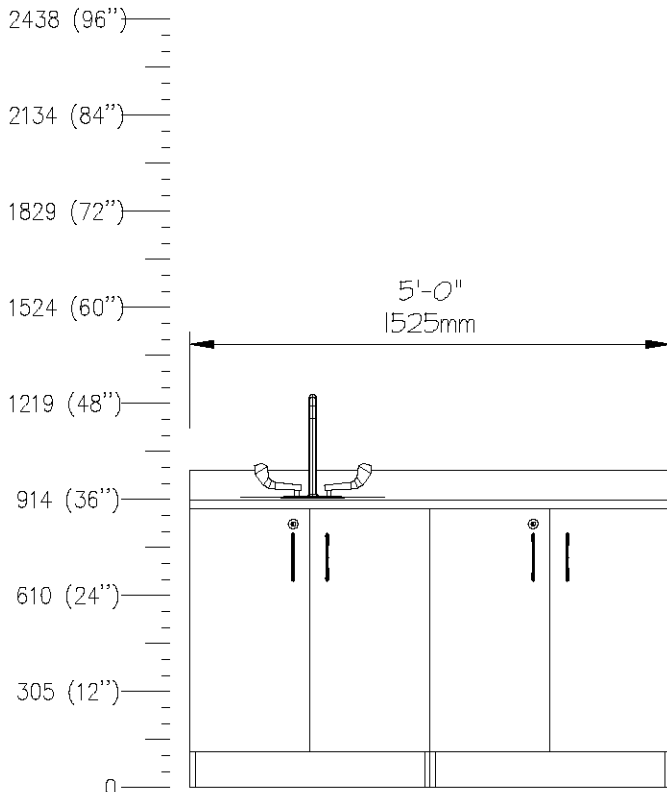

E0709

PROCESS TABLE, 10 DWR, 30Dx48W, ADJHT

SCALE: 1/2"=1'-0"

QTY	DESCRIPTION
1	Height Adjustable Table
4	Storage Frame
4	Drawer, 3"H (76mm)
4	Drawer, 6"H (152mm)
2	Drawer, 9"H (229mm)
	Drawer Organizer Bins

E0712

PROCESS TABLE,10 DWR,24Dx60W,ADJHT

SCALE: 1/2"=1'-0"

QTY	DESCRIPTION
1	Height Adjustable Table
4	Storage Frame
4	Drawer, 3"H (76mm)
6	Drawer, 6"H (152mm)
	Drawer Organizer Bins

E0715

PROCESS TABLE,10 DWR,24Dx60W,ADJHT

SCALE: 1/2"=1'-0"

QTY	DESCRIPTION
1	Height Adjustable Table
6	Storage Frame
6	Drawer, 3"H (76mm)
9	Drawer, 6"H (229mm)
	Drawer Organizer Bins

E0721

PROCESS TABLE,10 DWR,36Dx72W,ADJHT

QTY	DESCRIPTION
1	Height Adjustable Table
8	Storage Frame
4	Drawer, 3"H (76mm)
12	Drawer, 6"H (152mm)
4	Drawer, 9"H (229mm)
	Drawer Organizer Bins

SINK,CABINET,WALL MTD,24x48

QTY

1

DESCRIPTION

Freestanding, Sink Adaptable Cabinet w/Integral Backsplash
With Corian Top

E0775

SINK, CABINET, WALL MTD, 24x60

SCALE: 1/2"=1'-0"