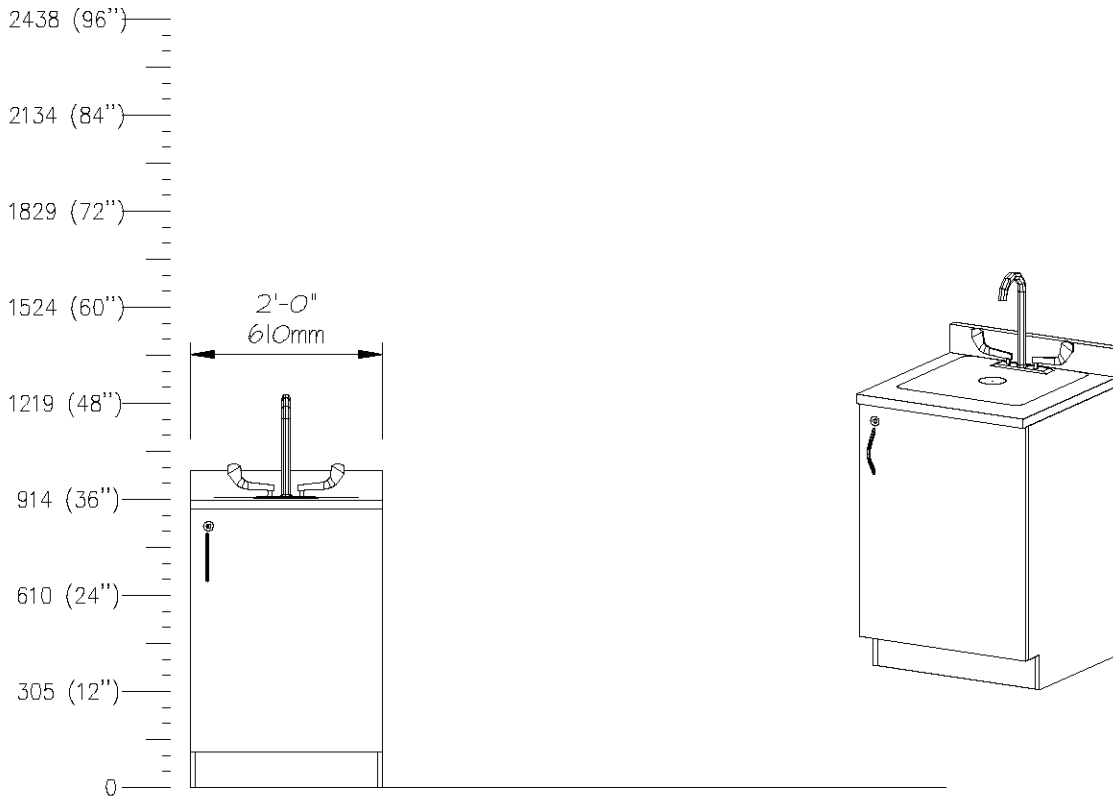

E0712

PROCESS TABLE,10 DWR,24Dx60W,ADJHT

SCALE: 1/2"=1'-0"

QTY	DESCRIPTION
1	Height Adjustable Table
4	Storage Frame
4	Drawer, 3"H (76mm)
6	Drawer, 6"H (152mm)
	Drawer Organizer Bins

E0715

PROCESS TABLE,10 DWR,24Dx60W,ADJHT

SCALE: 1/2"=1'-0"

QTY	DESCRIPTION
1	Height Adjustable Table
6	Storage Frame
6	Drawer, 3"H (76mm)
9	Drawer, 6"H (229mm)
	Drawer Organizer Bins

E0721

PROCESS TABLE,10 DWR,36Dx72W,ADJHT

QTY	DESCRIPTION
1	Height Adjustable Table
8	Storage Frame
4	Drawer, 3"H (76mm)
12	Drawer, 6"H (152mm)
4	Drawer, 9"H (229mm)
	Drawer Organizer Bins

E0751

SINKS,CANTILEVERED,WALL MTD,24x24

SCALE: 1/2"=1'-0"

<u>QTY</u>	<u>DESCRIPTION</u>
1	Cantilevered, Sink Adaptable Work Surface w/Attached Backsplash With Corian Top

E0754

SINKS,CANTILEVERED,WALL MTD,24x30

SCALE: 1/2"=1'-0"

QTY	DESCRIPTION
1	Cantilevered, Sink Adaptable Work Surface w/Attached Backsplash With Corian Top

E0766

SINK,CABINET,WALL MTD,24x24

SCALE: 1/2"=1'-0"

QTY	DESCRIPTION
1	Freestanding, Sink Adaptable Cabinet w/Integral Backsplash With Corian Top