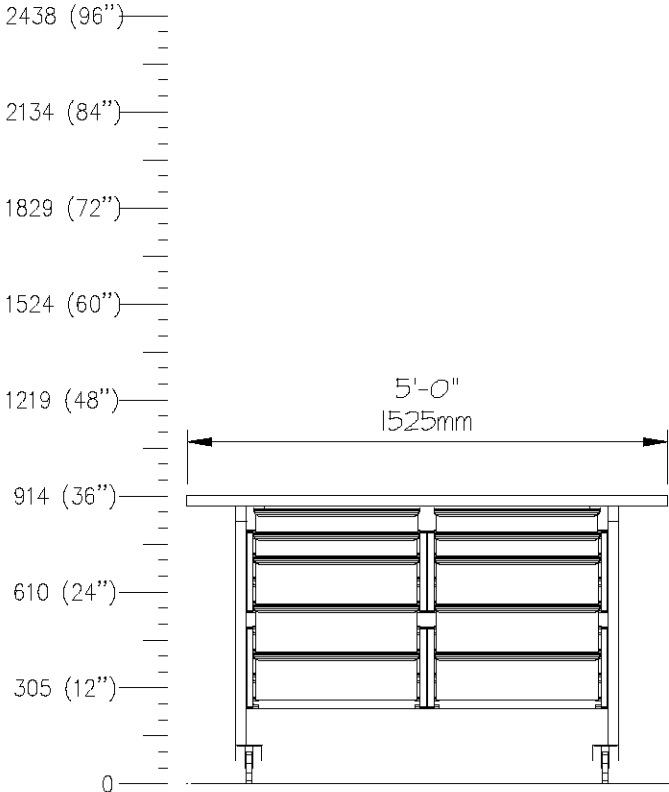

E0706

PROCESS TABLE, 5 DWR, 24Dx60W, ADJHT

SCALE: 1/2"=1'-0"

QTY	DESCRIPTION
1	Height Adjustable Table
1	Storage Frame
3	Drawer, 3"H (76mm)
1	Drawer, 6"H (152mm)
1	Drawer, 9"H (229mm)
	Drawer Organizer Bins

E0709

PROCESS TABLE, 10 DWR, 30Dx48W, ADJHT

SCALE: 1/2"=1'-0"

QTY	DESCRIPTION
1	Height Adjustable Table
4	Storage Frame
4	Drawer, 3"H (76mm)
4	Drawer, 6"H (152mm)
2	Drawer, 9"H (229mm)
	Drawer Organizer Bins

E0712

PROCESS TABLE,10 DWR,24Dx60W,ADJHT

SCALE: 1/2"=1'-0"

QTY	DESCRIPTION
1	Height Adjustable Table
4	Storage Frame
4	Drawer, 3"H (76mm)
6	Drawer, 6"H (152mm)
	Drawer Organizer Bins

E0715

PROCESS TABLE,10 DWR,24Dx60W,ADJHT

SCALE: 1/2"=1'-0"

QTY	DESCRIPTION
1	Height Adjustable Table
2	Storage Frame
5	Drawer, 3"H (76mm)
2	Drawer, 6"H (152mm)
2	Drawer, 9"H (229mm)
	Drawer Organizer Bins

E0718

PROCESS TABLE, 15 DWR, 24Dx72W, ADJHT