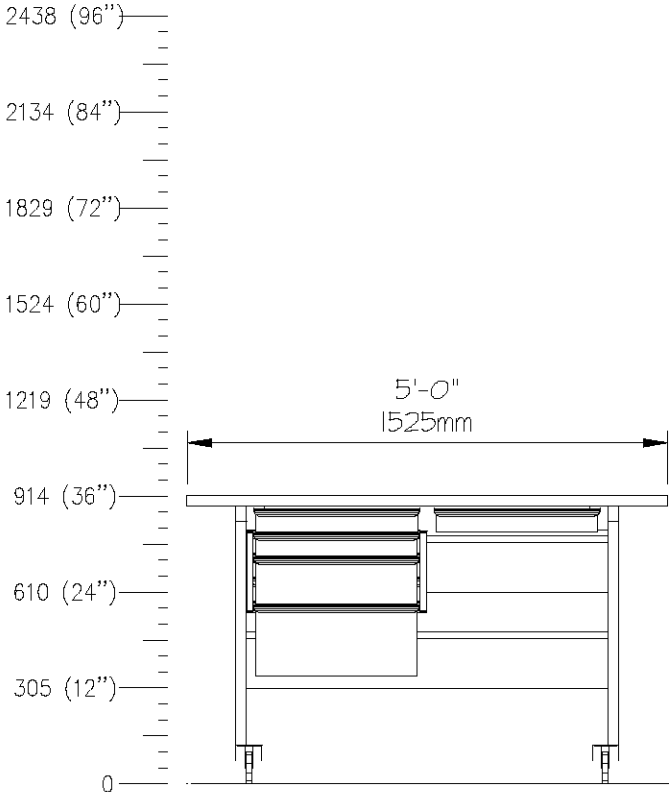

DEPARTMENT OF DEFENSE (DOD)

Joint Schedule Numbers (JSNs)

JUNE 2018

E0703

PROCESS TABLES,5 DWR,24Dx48"W,ADJHT

SCALE: 1/2"=1'-0"

QTY	DESCRIPTION
1	Height Adjustable Table
1	Storage Frame
3	Drawer, 3"H (76mm)
1	Drawer, 6"H (152mm)
1	Drawer, 9"H (229mm)
	Drawer Organizer Bins

E0706

PROCESS TABLE, 5 DWR, 24Dx60W, ADJHT

SCALE: 1/2"=1'-0"

QTY	DESCRIPTION
1	Height Adjustable Table
1	Storage Frame
3	Drawer, 3"H (76mm)
1	Drawer, 6"H (152mm)
1	Drawer, 9"H (229mm)
	Drawer Organizer Bins

E0709

PROCESS TABLE, 10 DWR, 30Dx48W, ADJHT

SCALE: 1/2"=1'-0"

QTY	DESCRIPTION
1	Height Adjustable Table
4	Storage Frame
4	Drawer, 3"H (76mm)
4	Drawer, 6"H (152mm)
2	Drawer, 9"H (229mm)
	Drawer Organizer Bins

E0712

PROCESS TABLE,10 DWR,24Dx60W,ADJHT

SCALE: 1/2"=1'-0"

QTY	DESCRIPTION
1	Height Adjustable Table
4	Storage Frame
4	Drawer, 3"H (76mm)
6	Drawer, 6"H (152mm)
	Drawer Organizer Bins

E0715

PROCESS TABLE,10 DWR,24Dx60W,ADJHT