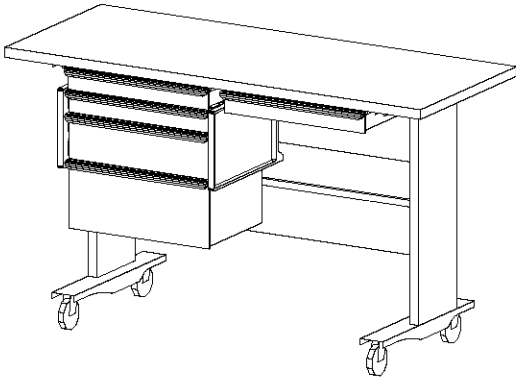

# E0703

PROCESS TABLES,5 DWR,24Dx48"W,ADJHT

SCALE: 1/2"=1'-0"

<u>QTY</u>	<u>DESCRIPTION</u>
1	Height Adjustable Table
1	Storage Frame
3	Drawer, 3"H (76mm)
1	Drawer, 6"H (152mm)
1	Drawer, 9"H (229mm)
	Drawer Organizer Bins

# E0706

PROCESS TABLE, 5 DWR, 24Dx60W, ADJHT

SCALE: 1/2"=1'-0"

QTY	DESCRIPTION
1	Height Adjustable Table
1	Storage Frame
3	Drawer, 3"H (76mm)
1	Drawer, 6"H (152mm)
1	Drawer, 9"H (229mm)
	Drawer Organizer Bins

# E0709

PROCESS TABLE, 10 DWR, 30Dx48W, ADJHT

SCALE: 1/2"=1'-0"

QTY	DESCRIPTION
1	Height Adjustable Table
4	Storage Frame
4	Drawer, 3"H (76mm)
4	Drawer, 6"H (152mm)
2	Drawer, 9"H (229mm)
	Drawer Organizer Bins