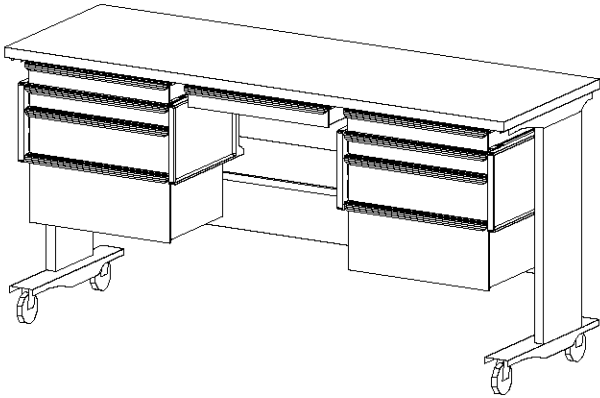

# E0709

PROCESS TABLE, 10 DWR, 30Dx48W, ADJHT

SCALE: 1/2"=1'-0"

QTY	DESCRIPTION
1	Height Adjustable Table
4	Storage Frame
4	Drawer, 3"H (76mm)
4	Drawer, 6"H (152mm)
2	Drawer, 9"H (229mm)
	Drawer Organizer Bins

# E0712

PROCESS TABLE,10 DWR,24Dx60W,ADJHT

SCALE: 1/2"=1'-0"

QTY	DESCRIPTION
1	Height Adjustable Table
4	Storage Frame
4	Drawer, 3"H (76mm)
6	Drawer, 6"H (152mm)
	Drawer Organizer Bins

# E0715

PROCESS TABLE,10 DWR,24Dx60W,ADJHT

SCALE: 1/2"=1'-0"

QTY	DESCRIPTION
1	Height Adjustable Table
2	Storage Frame
5	Drawer, 3"H (76mm)
2	Drawer, 6"H (152mm)
2	Drawer, 9"H (229mm)
	Drawer Organizer Bins

# E0718

PROCESS TABLE, 15 DWR, 24Dx72W, ADJHT

SCALE: 1/2"=1'-0"

QTY	DESCRIPTION
1	Height Adjustable Table
6	Storage Frame
6	Drawer, 3"H (76mm)
9	Drawer, 6"H (229mm)
	Drawer Organizer Bins