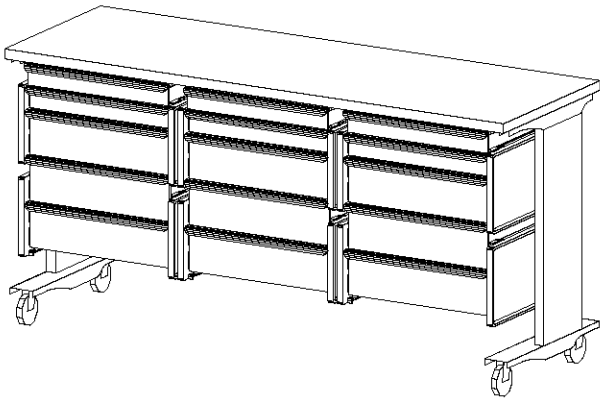

E0718

PROCESS TABLE, 15 DWR, 24Dx72W, ADJHT

SCALE: 1/2"=1'-0"

QTY	DESCRIPTION
1	Height Adjustable Table
6	Storage Frame
6	Drawer, 3"H (76mm)
9	Drawer, 6"H (229mm)
	Drawer Organizer Bins