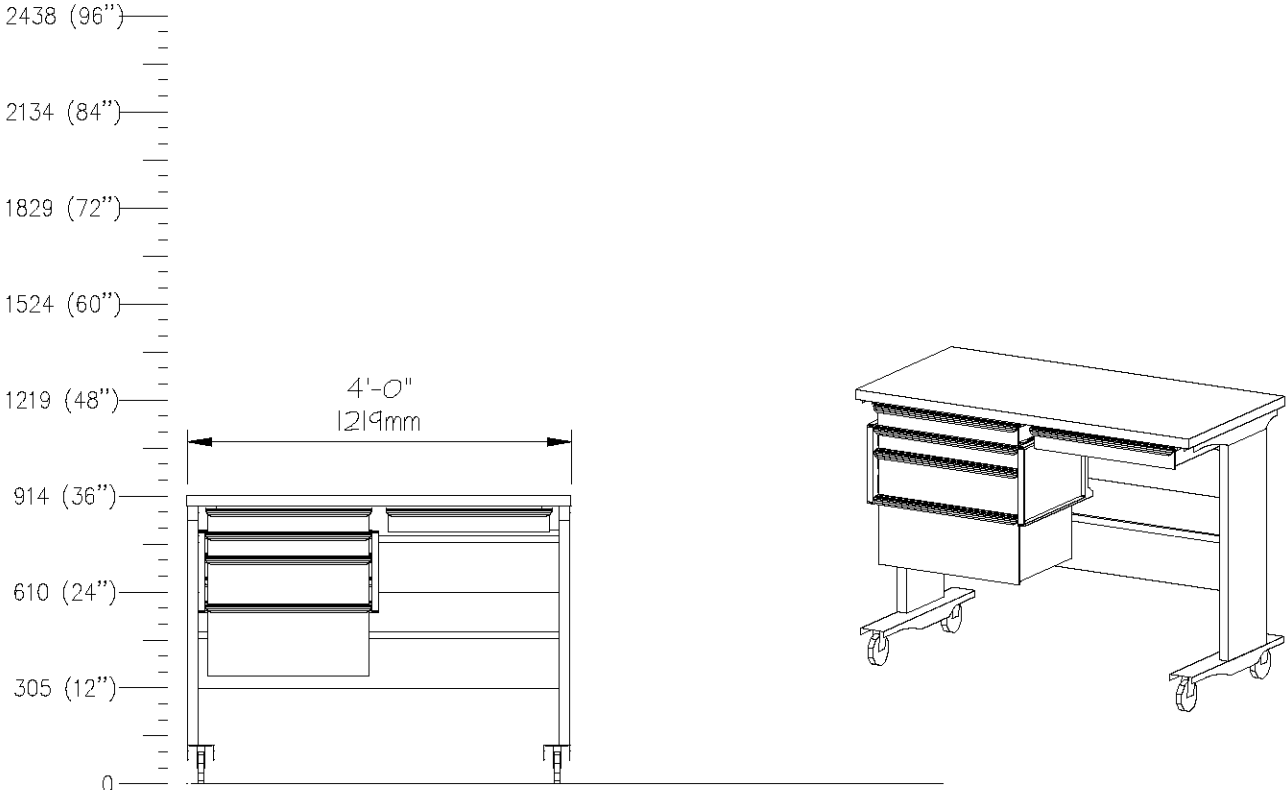

DEPARTMENT OF DEFENSE (DOD)

Joint Schedule Numbers (JSNs)

JUNE 2018

E0703

PROCESS TABLES,5 DWR,24Dx48"W,ADJHT

SCALE: 1/2"=1'-0"

QTY	DESCRIPTION
1	Height Adjustable Table
1	Storage Frame
3	Drawer, 3"H (76mm)
1	Drawer, 6"H (152mm)
1	Drawer, 9"H (229mm)
	Drawer Organizer Bins

E0706

PROCESS TABLE, 5 DWR, 24Dx60W, ADJHT

SCALE: 1/2"=1'-0"

QTY	DESCRIPTION
1	Height Adjustable Table
1	Storage Frame
3	Drawer, 3"H (76mm)
1	Drawer, 6"H (152mm)
1	Drawer, 9"H (229mm)
	Drawer Organizer Bins

E0709

PROCESS TABLE, 10 DWR, 30Dx48W, ADJHT

SCALE: 1/2"=1'-0"

QTY	DESCRIPTION
1	Height Adjustable Table
4	Storage Frame
4	Drawer, 3"H (76mm)
4	Drawer, 6"H (152mm)
2	Drawer, 9"H (229mm)
	Drawer Organizer Bins

E0712

PROCESS TABLE,10 DWR,24Dx60W,ADJHT

SCALE: 1/2"=1'-0"

QTY	DESCRIPTION
1	Height Adjustable Table
4	Storage Frame
4	Drawer, 3"H (76mm)
6	Drawer, 6"H (152mm)
	Drawer Organizer Bins

E0715

PROCESS TABLE,10 DWR,24Dx60W,ADJHT