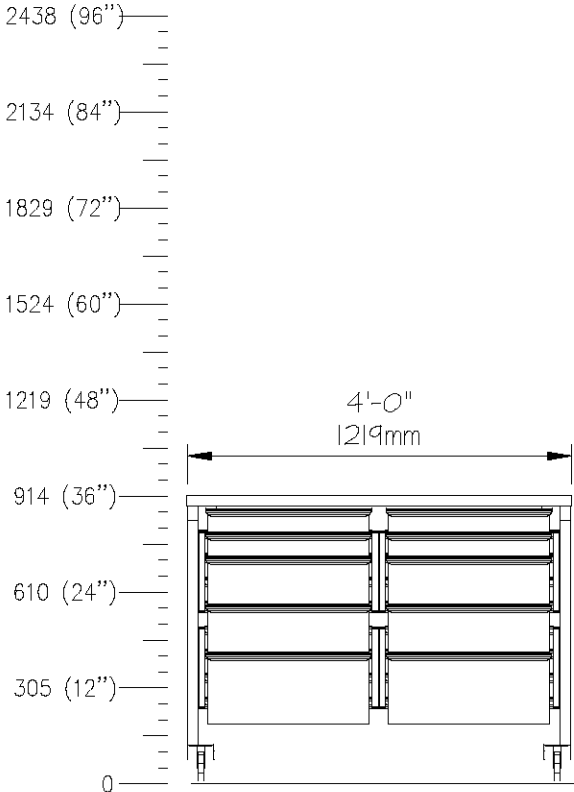

# E0703

PROCESS TABLES,5 DWR,24Dx48"W,ADJHT

SCALE: 1/2"=1'-0"

<u>QTY</u>	<u>DESCRIPTION</u>
1	Height Adjustable Table
1	Storage Frame
3	Drawer, 3"H (76mm)
1	Drawer, 6"H (152mm)
1	Drawer, 9"H (229mm)
	Drawer Organizer Bins

# E0706

PROCESS TABLE, 5 DWR, 24Dx60W, ADJHT

SCALE: 1/2"=1'-0"

QTY	DESCRIPTION
1	Height Adjustable Table
1	Storage Frame
3	Drawer, 3"H (76mm)
1	Drawer, 6"H (152mm)
1	Drawer, 9"H (229mm)
	Drawer Organizer Bins

# E0709

PROCESS TABLE, 10 DWR, 30Dx48W, ADJHT

SCALE: 1/2"=1'-0"

QTY	DESCRIPTION
1	Height Adjustable Table
4	Storage Frame
4	Drawer, 3"H (76mm)
4	Drawer, 6"H (152mm)
2	Drawer, 9"H (229mm)
	Drawer Organizer Bins

# E0712

PROCESS TABLE,10 DWR,24Dx60W,ADJHT

SCALE: 1/2"=1'-0"

QTY	DESCRIPTION
1	Height Adjustable Table
4	Storage Frame
4	Drawer, 3"H (76mm)
6	Drawer, 6"H (152mm)
	Drawer Organizer Bins