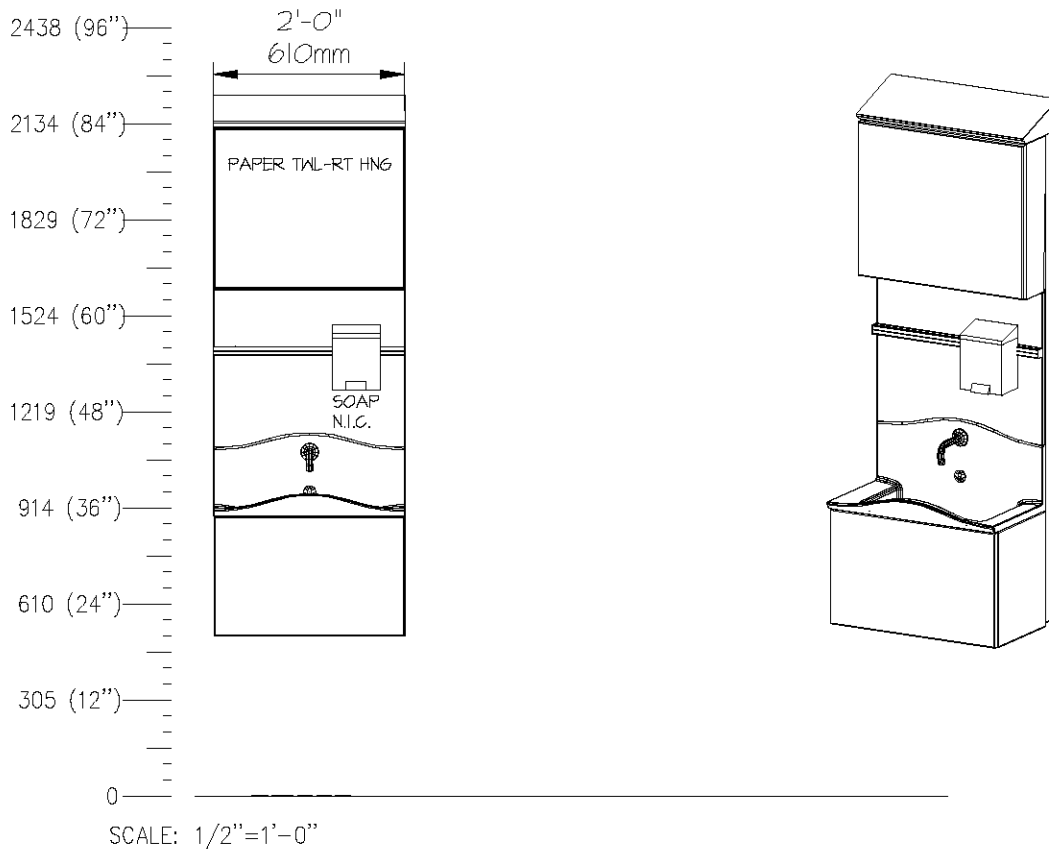

E0777

SINK, WALL MTD, 13Dx24W

QTY	DESCRIPTION
2	Wall Rail, 24"W (610mm)
1	Pkg Wall Anchors
2	Rail-Attached Stile, 64"H (1626mm)
1	Stile Lockdown
1	Above Sink Tile, 20"H (508mm)
1	Sink, Corian, 13"D (330mm), 24"W (610mm)
1	Sink Enclosure, 13"D (330mm), 24"W (610mm)
1	Faucet, w/AC Powered Faucet Sensor
1	Paper Towel Cabinet, 24"W (610mm)
1	Close-Out Side, Left
1	Close-Out Side, Right
1	Cabinet Top, Sloped, 24"W (610mm)
1	Equipment Rail, 24"W (610mm)
1	Rail Adapter, Accessory