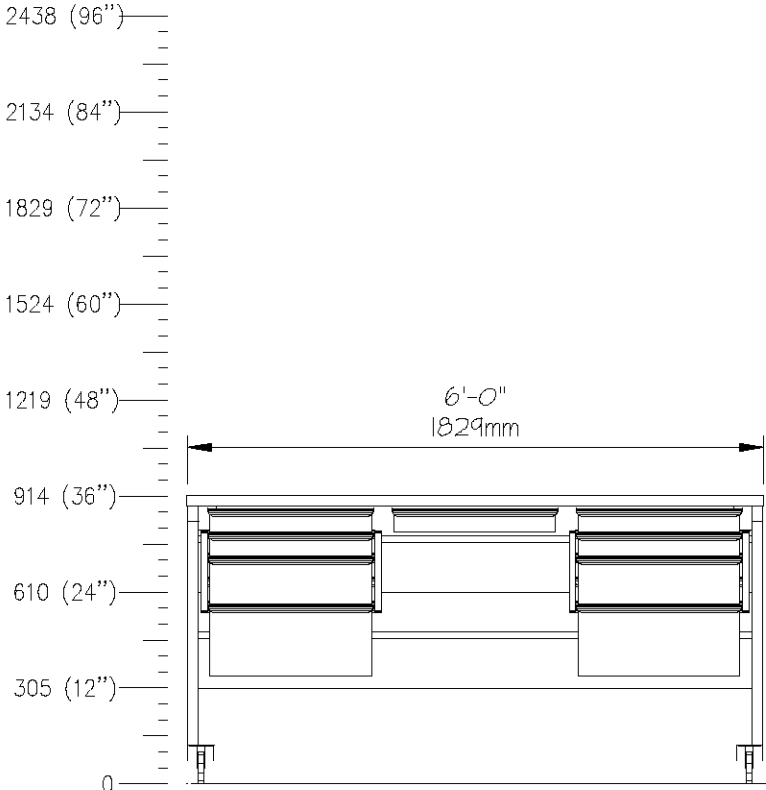

# E0709

PROCESS TABLE, 10 DWR, 30Dx48W, ADJHT

SCALE: 1/2"=1'-0"

QTY	DESCRIPTION
1	Height Adjustable Table
4	Storage Frame
4	Drawer, 3"H (76mm)
4	Drawer, 6"H (152mm)
2	Drawer, 9"H (229mm)
	Drawer Organizer Bins

# E0712

PROCESS TABLE,10 DWR,24Dx60W,ADJHT

SCALE: 1/2"=1'-0"

QTY	DESCRIPTION
1	Height Adjustable Table
4	Storage Frame
4	Drawer, 3"H (76mm)
6	Drawer, 6"H (152mm)
	Drawer Organizer Bins

# E0715

PROCESS TABLE,10 DWR,24Dx60W,ADJHT

SCALE: 1/2"=1'-0"

QTY	DESCRIPTION
1	Height Adjustable Table
2	Storage Frame
5	Drawer, 3"H (76mm)
2	Drawer, 6"H (152mm)
2	Drawer, 9"H (229mm)
	Drawer Organizer Bins

# E0718

PROCESS TABLE, 15 DWR, 24Dx72W, ADJHT

SCALE: 1/2"=1'-0"

QTY	DESCRIPTION
1	Height Adjustable Table
6	Storage Frame
6	Drawer, 3"H (76mm)
9	Drawer, 6"H (229mm)
	Drawer Organizer Bins