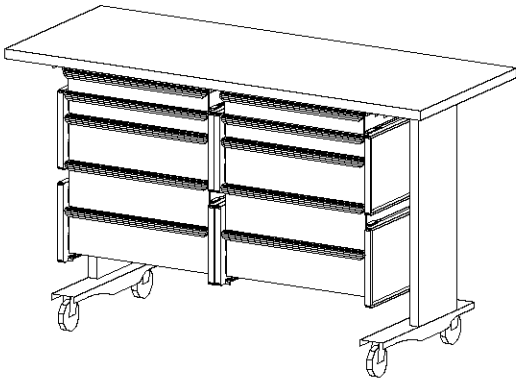

E0706

PROCESS TABLE, 5 DWR, 24Dx60W, ADJHT

SCALE: 1/2"=1'-0"

QTY	DESCRIPTION
1	Height Adjustable Table
1	Storage Frame
3	Drawer, 3"H (76mm)
1	Drawer, 6"H (152mm)
1	Drawer, 9"H (229mm)
	Drawer Organizer Bins

E0709

PROCESS TABLE, 10 DWR, 30Dx48W, ADJHT

SCALE: 1/2"=1'-0"

QTY	DESCRIPTION
1	Height Adjustable Table
4	Storage Frame
4	Drawer, 3"H (76mm)
4	Drawer, 6"H (152mm)
2	Drawer, 9"H (229mm)
	Drawer Organizer Bins

E0712

PROCESS TABLE,10 DWR,24Dx60W,ADJHT

SCALE: 1/2"=1'-0"

QTY	DESCRIPTION
1	Height Adjustable Table
4	Storage Frame
4	Drawer, 3"H (76mm)
6	Drawer, 6"H (152mm)
	Drawer Organizer Bins

E0715

PROCESS TABLE,10 DWR,24Dx60W,ADJHT

SCALE: 1/2"=1'-0"

QTY	DESCRIPTION
1	Height Adjustable Table
2	Storage Frame
5	Drawer, 3"H (76mm)
2	Drawer, 6"H (152mm)
2	Drawer, 9"H (229mm)
	Drawer Organizer Bins

E0718

PROCESS TABLE, 15 DWR, 24Dx72W, ADJHT