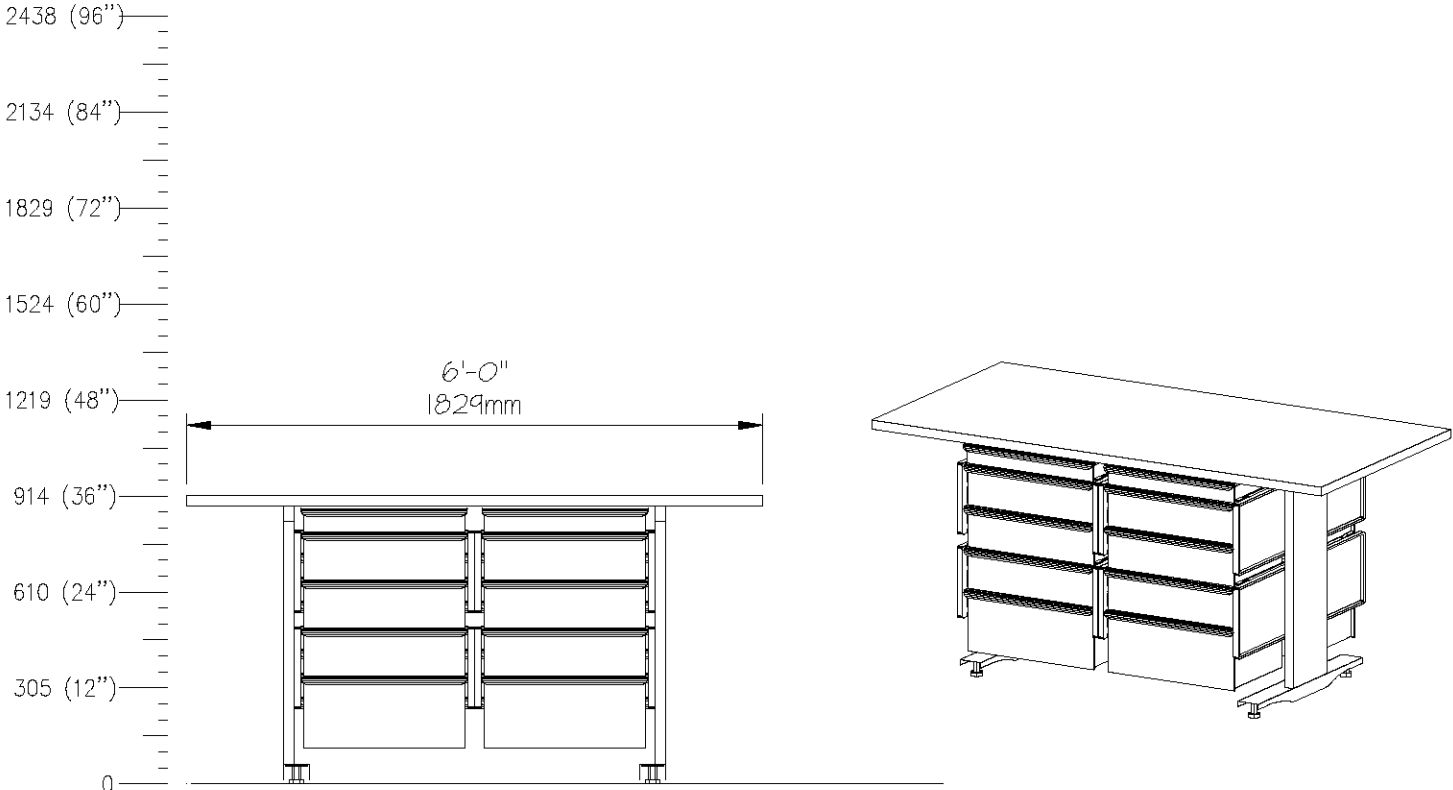

E0721

PROCESS TABLE,10 DWR,36Dx72W,ADJHT

SCALE: 1/2"=1'-0"

QTY	DESCRIPTION
1	Height Adjustable Table
8	Storage Frame
4	Drawer, 3"H (76mm)
12	Drawer, 6"H (152mm)
4	Drawer, 9"H (229mm)
	Drawer Organizer Bins