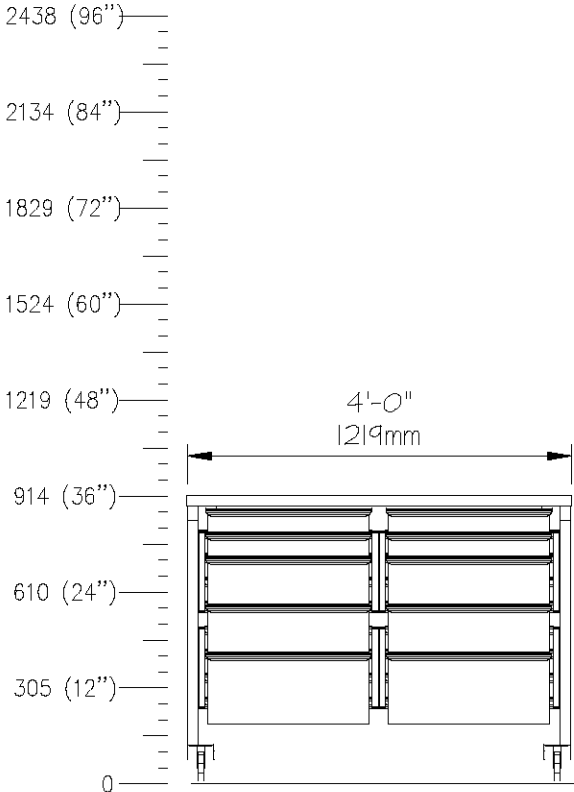

E0706

PROCESS TABLE, 5 DWR, 24Dx60W, ADJHT

SCALE: 1/2"=1'-0"

QTY	DESCRIPTION
1	Height Adjustable Table
1	Storage Frame
3	Drawer, 3"H (76mm)
1	Drawer, 6"H (152mm)
1	Drawer, 9"H (229mm)
	Drawer Organizer Bins

E0709

PROCESS TABLE, 10 DWR, 30Dx48W, ADJHT

SCALE: 1/2"=1'-0"

QTY	DESCRIPTION
1	Height Adjustable Table
4	Storage Frame
4	Drawer, 3"H (76mm)
4	Drawer, 6"H (152mm)
2	Drawer, 9"H (229mm)
	Drawer Organizer Bins

E0712

PROCESS TABLE,10 DWR,24Dx60W,ADJHT

SCALE: 1/2"=1'-0"

QTY	DESCRIPTION
1	Height Adjustable Table
4	Storage Frame
4	Drawer, 3"H (76mm)
6	Drawer, 6"H (152mm)
	Drawer Organizer Bins

E0715

PROCESS TABLE,10 DWR,24Dx60W,ADJHT

SCALE: 1/2"=1'-0"

QTY	DESCRIPTION
1	Height Adjustable Table
2	Storage Frame
5	Drawer, 3"H (76mm)
2	Drawer, 6"H (152mm)
2	Drawer, 9"H (229mm)
	Drawer Organizer Bins

E0718

PROCESS TABLE, 15 DWR, 24Dx72W, ADJHT