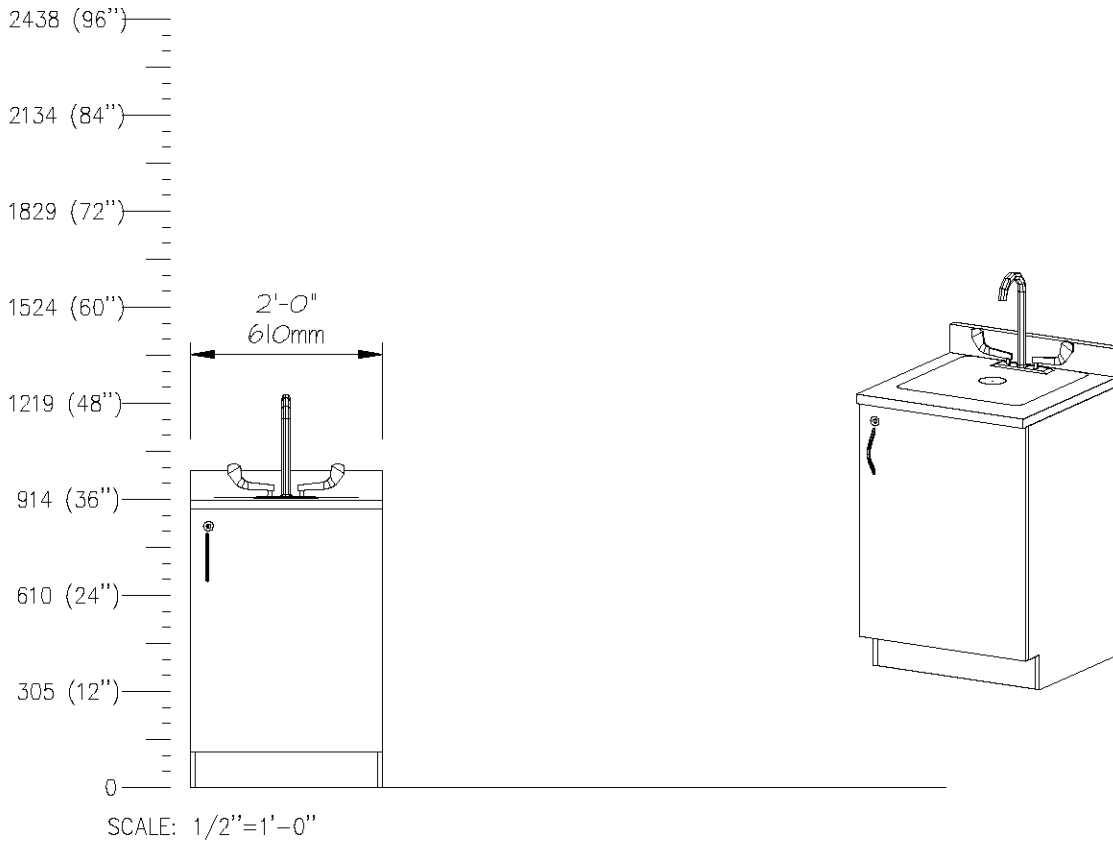

E0766

SINK,CABINET,WALL MTD,24x24

<u>QTY</u>	<u>DESCRIPTION</u>
1	Freestanding, Sink Adaptable Cabinet w/Integral Backsplash With Corian Top