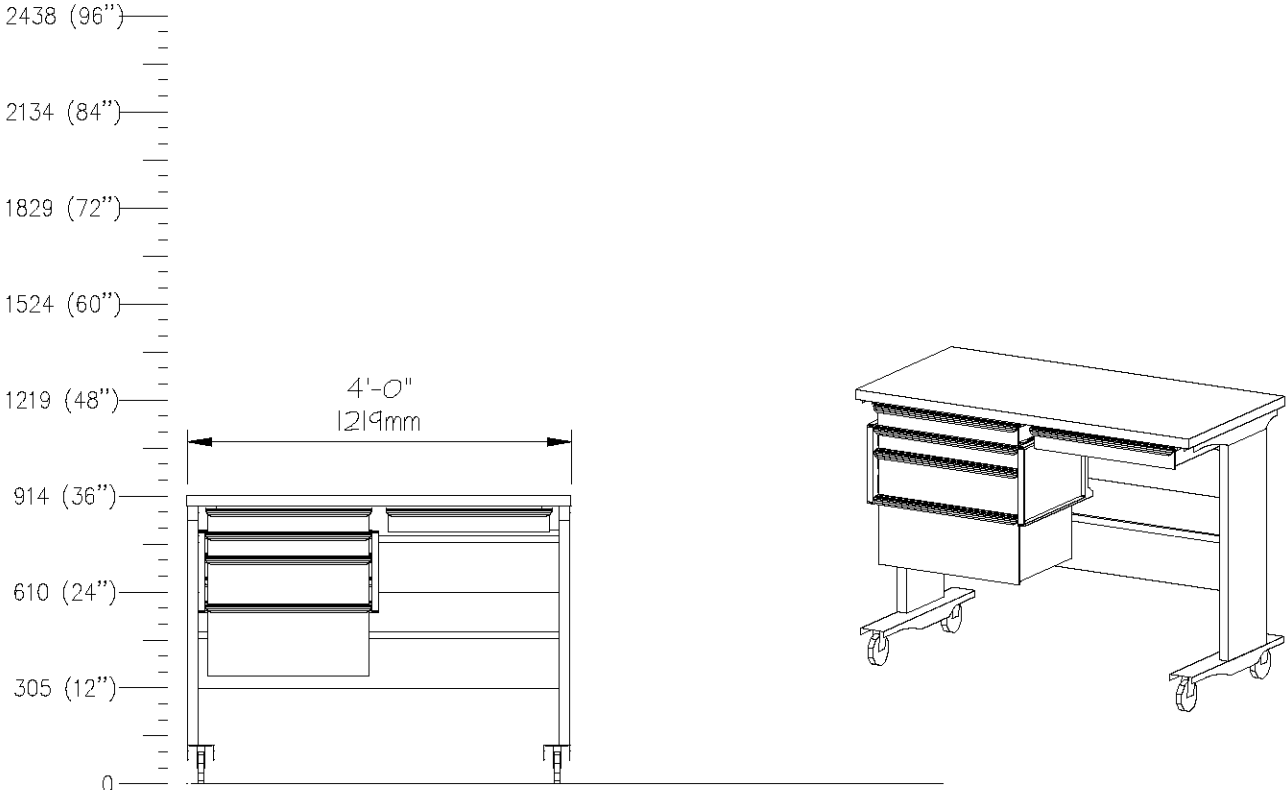

# E0703

PROCESS TABLES,5 DWR,24Dx48"W,ADJHT

SCALE: 1/2"=1'-0"

<u>QTY</u>	<u>DESCRIPTION</u>
1	Height Adjustable Table
1	Storage Frame
3	Drawer, 3"H (76mm)
1	Drawer, 6"H (152mm)
1	Drawer, 9"H (229mm)
	Drawer Organizer Bins

# E0706

PROCESS TABLE, 5 DWR, 24Dx60W, ADJHT

SCALE: 1/2"=1'-0"

QTY	DESCRIPTION
1	Height Adjustable Table
1	Storage Frame
3	Drawer, 3"H (76mm)
1	Drawer, 6"H (152mm)
1	Drawer, 9"H (229mm)
	Drawer Organizer Bins

# E0709

PROCESS TABLE, 10 DWR, 30Dx48W, ADJHT

SCALE: 1/2"=1'-0"

QTY	DESCRIPTION
1	Height Adjustable Table
4	Storage Frame
4	Drawer, 3"H (76mm)
4	Drawer, 6"H (152mm)
2	Drawer, 9"H (229mm)
	Drawer Organizer Bins

# E0712

PROCESS TABLE,10 DWR,24Dx60W,ADJHT

SCALE: 1/2"=1'-0"

QTY	DESCRIPTION
1	Height Adjustable Table
4	Storage Frame
4	Drawer, 3"H (76mm)
6	Drawer, 6"H (152mm)
	Drawer Organizer Bins