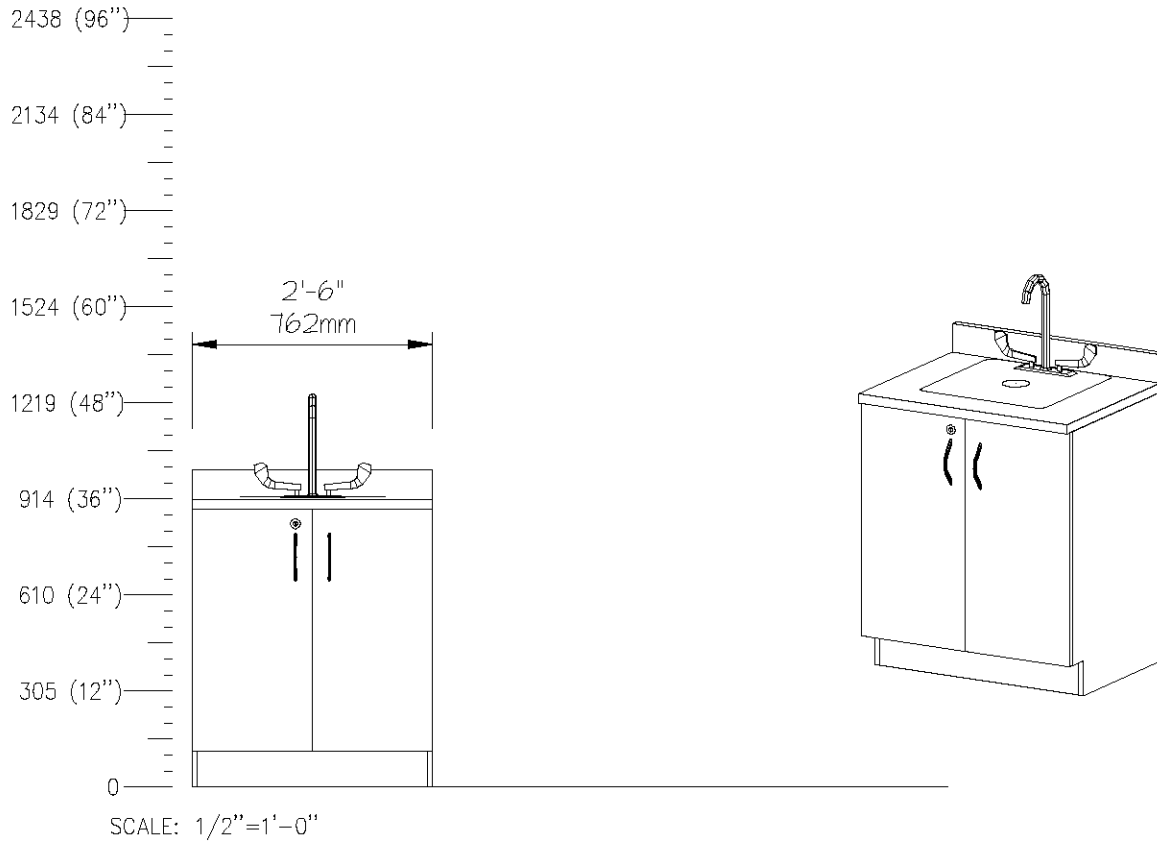

E0769

SINK,CABINET,WALL MTD,24x30

SCALE: 1/2"=1'-0"

QTY

DESCRIPTION

1

Freestanding, Sink Adaptable Cabinet w/Integral Backsplash
With Corian Top