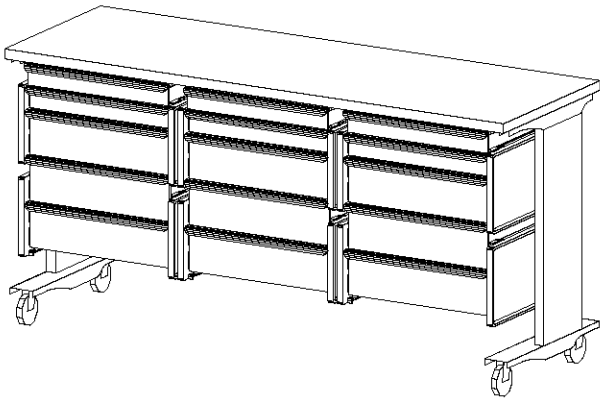

# E0709

PROCESS TABLE, 10 DWR, 30Dx48W, ADJHT

SCALE: 1/2"=1'-0"

QTY	DESCRIPTION
1	Height Adjustable Table
4	Storage Frame
4	Drawer, 3"H (76mm)
4	Drawer, 6"H (152mm)
2	Drawer, 9"H (229mm)
	Drawer Organizer Bins

# E0712

PROCESS TABLE,10 DWR,24Dx60W,ADJHT

SCALE: 1/2"=1'-0"

QTY	DESCRIPTION
1	Height Adjustable Table
4	Storage Frame
4	Drawer, 3"H (76mm)
6	Drawer, 6"H (152mm)
	Drawer Organizer Bins

# E0715

PROCESS TABLE,10 DWR,24Dx60W,ADJHT

SCALE: 1/2"=1'-0"

QTY	DESCRIPTION
1	Height Adjustable Table
2	Storage Frame
5	Drawer, 3"H (76mm)
2	Drawer, 6"H (152mm)
2	Drawer, 9"H (229mm)
	Drawer Organizer Bins

# E0718

PROCESS TABLE, 15 DWR, 24Dx72W, ADJHT

SCALE: 1/2"=1'-0"

QTY	DESCRIPTION
1	Height Adjustable Table
6	Storage Frame
6	Drawer, 3"H (76mm)
9	Drawer, 6"H (229mm)
	Drawer Organizer Bins