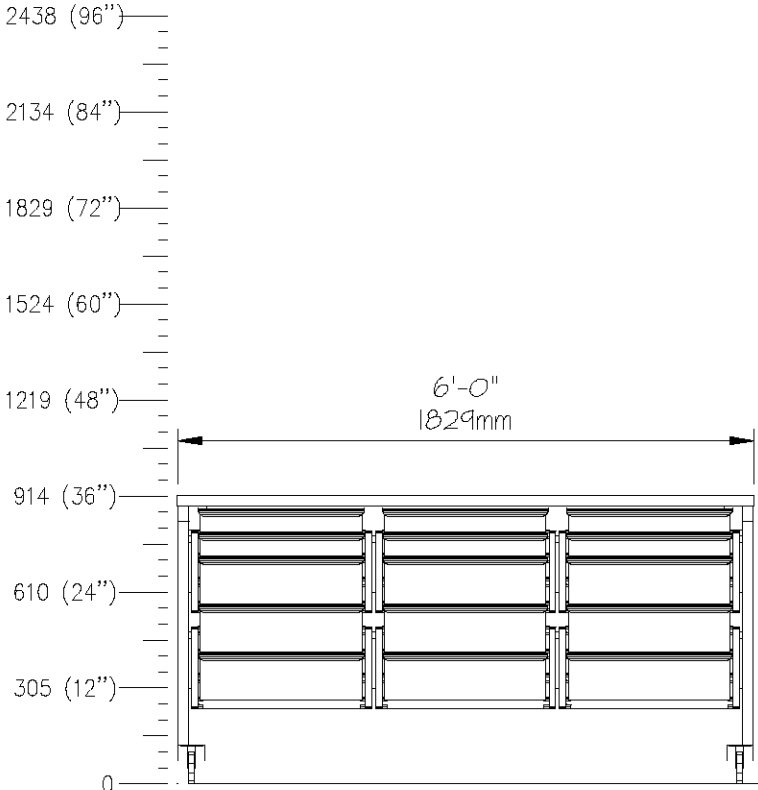

E0718

PROCESS TABLE, 15 DWR, 24Dx72W, ADJHT

SCALE: 1/2"=1'-0"

QTY	DESCRIPTION
1	Height Adjustable Table
6	Storage Frame
6	Drawer, 3"H (76mm)
9	Drawer, 6"H (229mm)
	Drawer Organizer Bins