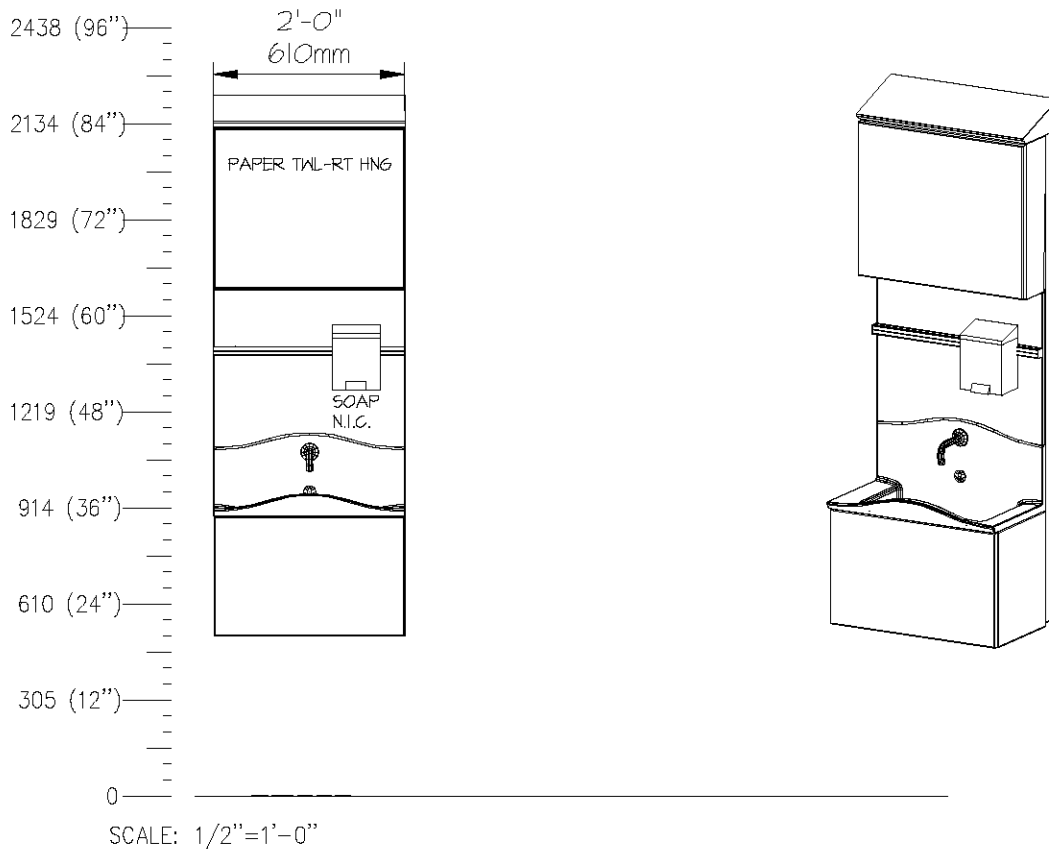

## SINK, CABINET, WALL MTD, 24x60

SCALE: 1/2"=1'-0"

<u>QTY</u>	<u>DESCRIPTION</u>
1	Freestanding, Sink Adaptable Cabinet w/Integral Backsplash With Corian Top

# E0777

SINK, WALL MTD, 13Dx24W

QTY	DESCRIPTION
2	Wall Rail, 24"W (610mm)
1	Pkg Wall Anchors
2	Rail-Attached Stile, 64"H (1626mm)
1	Stile Lockdown
1	Above Sink Tile, 20"H (508mm)
1	Sink, Corian, 13"D (330mm), 24"W (610mm)
1	Sink Enclosure, 13"D (330mm), 24"W (610mm)
1	Faucet, w/AC Powered Faucet Sensor
1	Paper Towel Cabinet, 24"W (610mm)
1	Close-Out Side, Left
1	Close-Out Side, Right
1	Cabinet Top, Sloped, 24"W (610mm)
1	Equipment Rail, 24"W (610mm)
1	Rail Adapter, Accessory