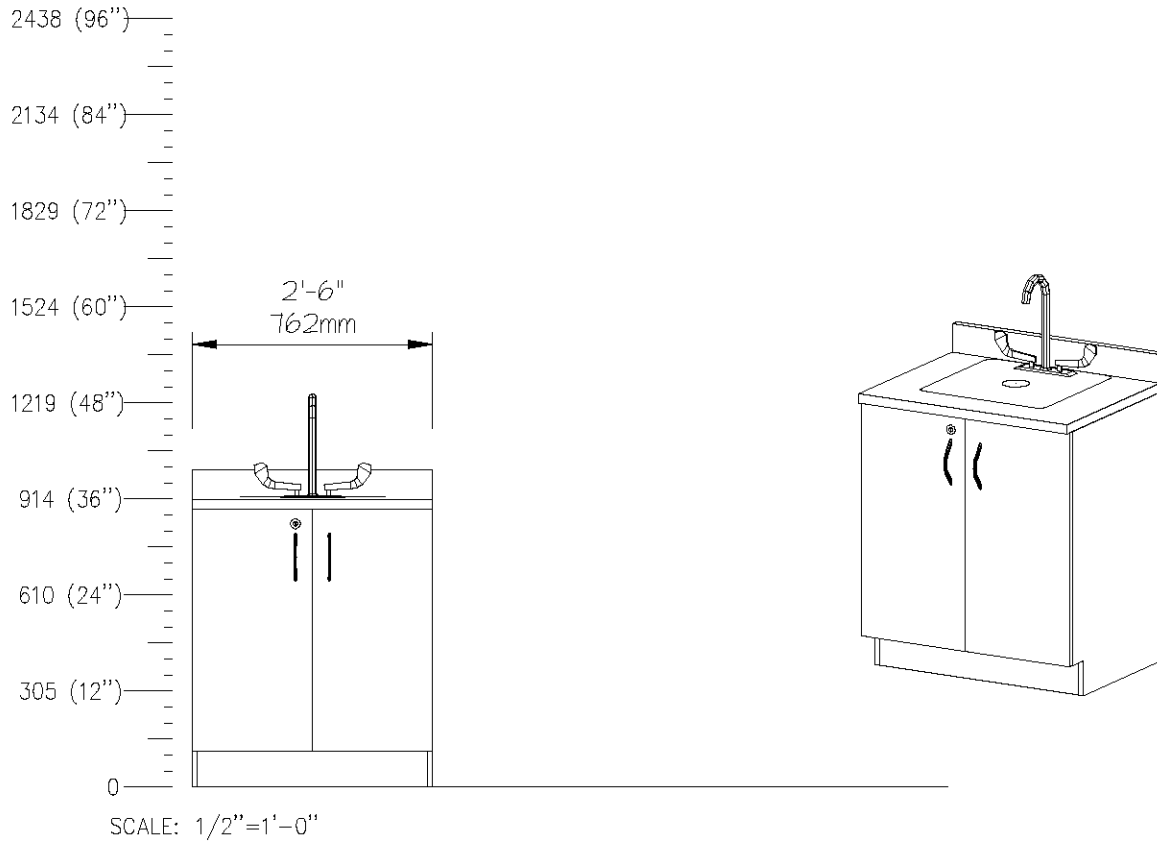

# E0715

PROCESS TABLE,10 DWR,24Dx60W,ADJHT

SCALE: 1/2"=1'-0"

QTY	DESCRIPTION
1	Height Adjustable Table
2	Storage Frame
5	Drawer, 3"H (76mm)
2	Drawer, 6"H (152mm)
2	Drawer, 9"H (229mm)
	Drawer Organizer Bins

# E0721

PROCESS TABLE,10 DWR,36Dx72W,ADJHT

SCALE: 1/2"=1'-0"

QTY	DESCRIPTION
1	Height Adjustable Table
8	Storage Frame
4	Drawer, 3"H (76mm)
12	Drawer, 6"H (152mm)
4	Drawer, 9"H (229mm)
	Drawer Organizer Bins

# E0754

SINKS,CANTILEVERED,WALL MTD,24x30

SCALE: 1/2"=1'-0"

<u>QTY</u>	<u>DESCRIPTION</u>
1	Cantilevered, Sink Adaptable Work Surface w/Attached Backsplash With Corian Top

# E0769

SINK,CABINET,WALL MTD,24x30

SCALE: 1/2"=1'-0"

QTY

DESCRIPTION

1

Freestanding, Sink Adaptable Cabinet w/Integral Backsplash  
With Corian Top