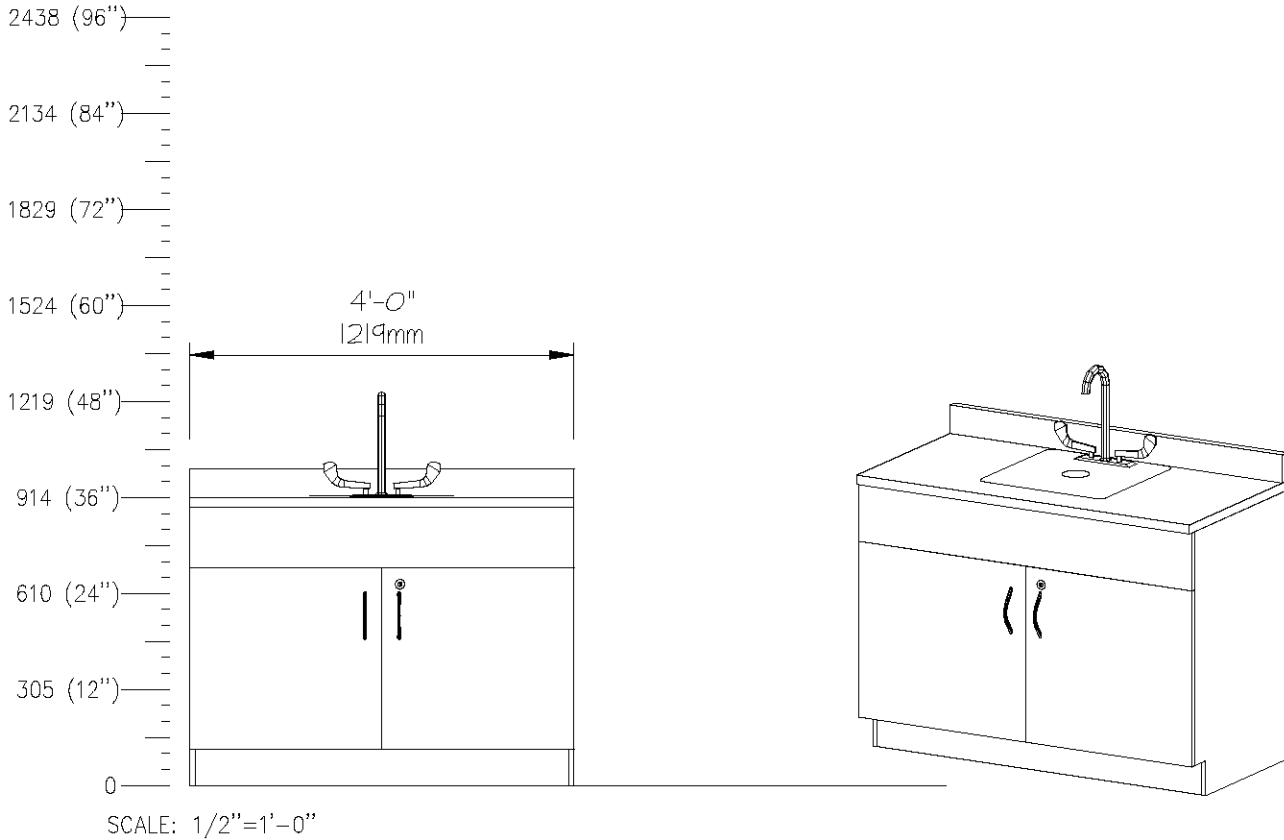

E0772

SINK,CABINET,WALL MTD,24x48

SCALE: 1/2"=1'-0"

<u>QTY</u>	<u>DESCRIPTION</u>
1	Freestanding, Sink Adaptable Cabinet w/Integral Backsplash With Corian Top