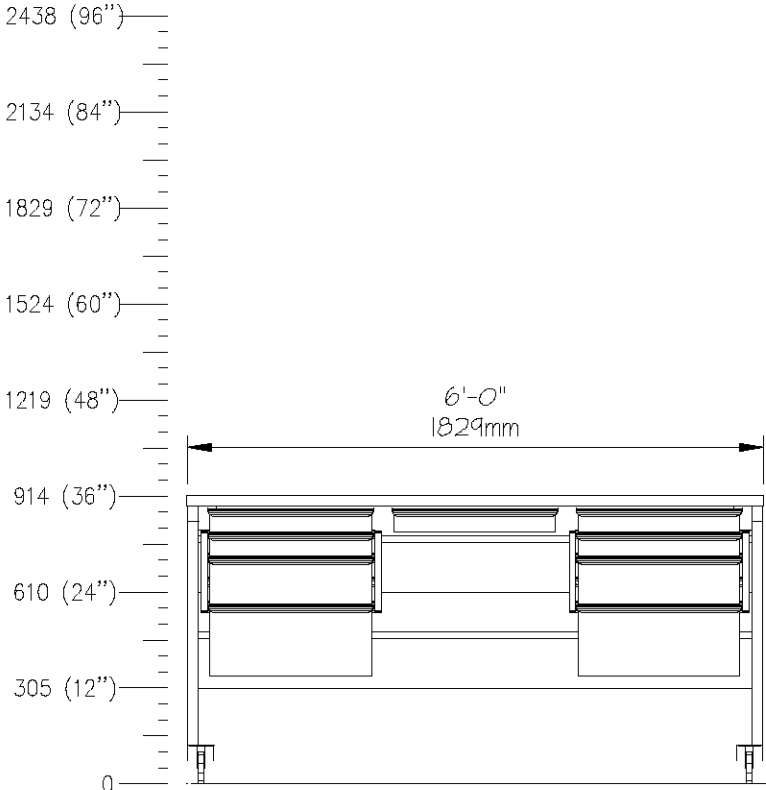

E0709

PROCESS TABLE, 10 DWR, 30Dx48W, ADJHT

SCALE: 1/2"=1'-0"

QTY	DESCRIPTION
1	Height Adjustable Table
4	Storage Frame
4	Drawer, 3"H (76mm)
4	Drawer, 6"H (152mm)
2	Drawer, 9"H (229mm)
	Drawer Organizer Bins

E0712

PROCESS TABLE,10 DWR,24Dx60W,ADJHT

SCALE: 1/2"=1'-0"

QTY	DESCRIPTION
1	Height Adjustable Table
4	Storage Frame
4	Drawer, 3"H (76mm)
6	Drawer, 6"H (152mm)
	Drawer Organizer Bins

E0715

PROCESS TABLE,10 DWR,24Dx60W,ADJHT

SCALE: 1/2"=1'-0"

QTY	DESCRIPTION
1	Height Adjustable Table
2	Storage Frame
5	Drawer, 3"H (76mm)
2	Drawer, 6"H (152mm)
2	Drawer, 9"H (229mm)
	Drawer Organizer Bins

E0718

PROCESS TABLE, 15 DWR, 24Dx72W, ADJHT

SCALE: 1/2"=1'-0"

QTY	DESCRIPTION
1	Height Adjustable Table
6	Storage Frame
6	Drawer, 3"H (76mm)
9	Drawer, 6"H (229mm)
	Drawer Organizer Bins

E0721

PROCESS TABLE,10 DWR,36Dx72W,ADJHT

QTY	DESCRIPTION
1	Height Adjustable Table
8	Storage Frame
4	Drawer, 3"H (76mm)
12	Drawer, 6"H (152mm)
4	Drawer, 9"H (229mm)
	Drawer Organizer Bins