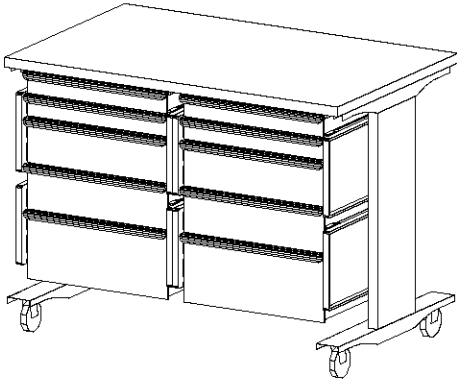

# E0703

PROCESS TABLES,5 DWR,24Dx48"W,ADJHT

SCALE: 1/2"=1'-0"

<u>QTY</u>	<u>DESCRIPTION</u>
1	Height Adjustable Table
1	Storage Frame
3	Drawer, 3"H (76mm)
1	Drawer, 6"H (152mm)
1	Drawer, 9"H (229mm)
	Drawer Organizer Bins

# E0706

PROCESS TABLE, 5 DWR, 24Dx60W, ADJHT

SCALE: 1/2"=1'-0"

QTY	DESCRIPTION
1	Height Adjustable Table
1	Storage Frame
3	Drawer, 3"H (76mm)
1	Drawer, 6"H (152mm)
1	Drawer, 9"H (229mm)
	Drawer Organizer Bins

# E0709

PROCESS TABLE, 10 DWR, 30Dx48W, ADJHT

SCALE: 1/2"=1'-0"

QTY	DESCRIPTION
1	Height Adjustable Table
4	Storage Frame
4	Drawer, 3"H (76mm)
4	Drawer, 6"H (152mm)
2	Drawer, 9"H (229mm)
	Drawer Organizer Bins

# E0712

PROCESS TABLE,10 DWR,24Dx60W,ADJHT

SCALE: 1/2"=1'-0"

QTY	DESCRIPTION
1	Height Adjustable Table
4	Storage Frame
4	Drawer, 3"H (76mm)
6	Drawer, 6"H (152mm)
	Drawer Organizer Bins