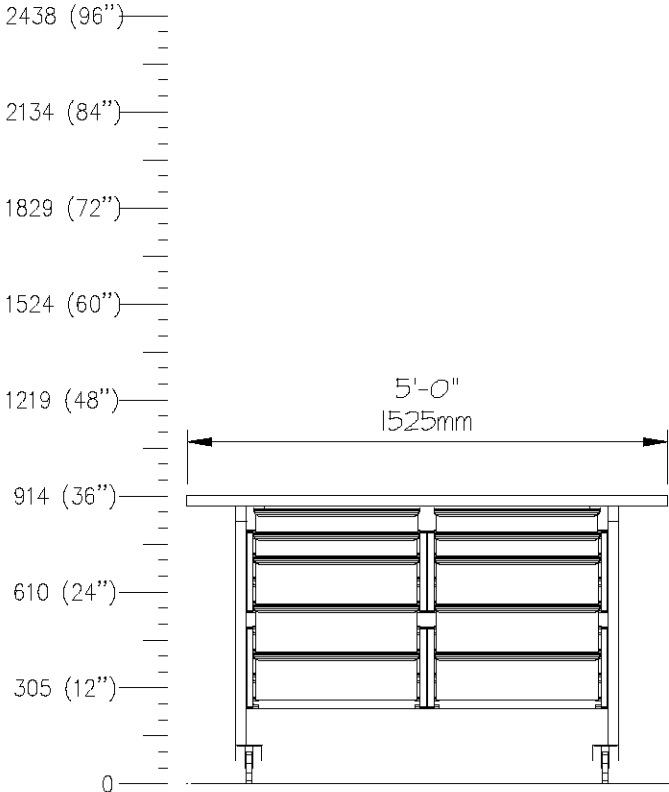

# E0706

PROCESS TABLE, 5 DWR, 24Dx60W, ADJHT

SCALE: 1/2"=1'-0"

QTY	DESCRIPTION
1	Height Adjustable Table
1	Storage Frame
3	Drawer, 3"H (76mm)
1	Drawer, 6"H (152mm)
1	Drawer, 9"H (229mm)
	Drawer Organizer Bins

# E0709

PROCESS TABLE, 10 DWR, 30Dx48W, ADJHT

SCALE: 1/2"=1'-0"

QTY	DESCRIPTION
1	Height Adjustable Table
4	Storage Frame
4	Drawer, 3"H (76mm)
4	Drawer, 6"H (152mm)
2	Drawer, 9"H (229mm)
	Drawer Organizer Bins

# E0712

PROCESS TABLE,10 DWR,24Dx60W,ADJHT

SCALE: 1/2"=1'-0"

QTY	DESCRIPTION
1	Height Adjustable Table
4	Storage Frame
4	Drawer, 3"H (76mm)
6	Drawer, 6"H (152mm)
	Drawer Organizer Bins

# E0715

PROCESS TABLE,10 DWR,24Dx60W,ADJHT

SCALE: 1/2"=1'-0"

QTY	DESCRIPTION
1	Height Adjustable Table
2	Storage Frame
5	Drawer, 3"H (76mm)
2	Drawer, 6"H (152mm)
2	Drawer, 9"H (229mm)
	Drawer Organizer Bins