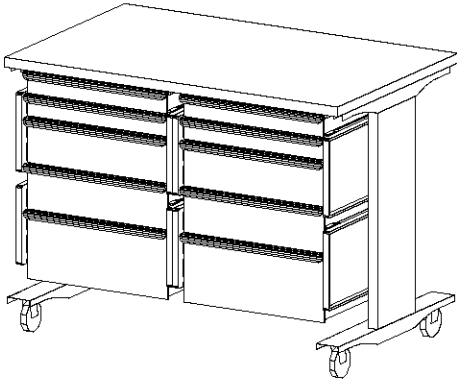

DEPARTMENT OF DEFENSE (DOD)

Joint Schedule Numbers (JSNs)

JUNE 2018

E0703

PROCESS TABLES,5 DWR,24Dx48"W,ADJHT

SCALE: 1/2"=1'-0"

QTY	DESCRIPTION
1	Height Adjustable Table
1	Storage Frame
3	Drawer, 3"H (76mm)
1	Drawer, 6"H (152mm)
1	Drawer, 9"H (229mm)
	Drawer Organizer Bins

E0706

PROCESS TABLE, 5 DWR, 24Dx60W, ADJHT

SCALE: 1/2"=1'-0"

QTY	DESCRIPTION
1	Height Adjustable Table
1	Storage Frame
3	Drawer, 3"H (76mm)
1	Drawer, 6"H (152mm)
1	Drawer, 9"H (229mm)
	Drawer Organizer Bins

E0709

PROCESS TABLE, 10 DWR, 30Dx48W, ADJHT

SCALE: 1/2"=1'-0"

QTY	DESCRIPTION
1	Height Adjustable Table
4	Storage Frame
4	Drawer, 3"H (76mm)
4	Drawer, 6"H (152mm)
2	Drawer, 9"H (229mm)
	Drawer Organizer Bins

E0712

PROCESS TABLE,10 DWR,24Dx60W,ADJHT

SCALE: 1/2"=1'-0"

QTY	DESCRIPTION
1	Height Adjustable Table
4	Storage Frame
4	Drawer, 3"H (76mm)
6	Drawer, 6"H (152mm)
	Drawer Organizer Bins

E0715

PROCESS TABLE,10 DWR,24Dx60W,ADJHT