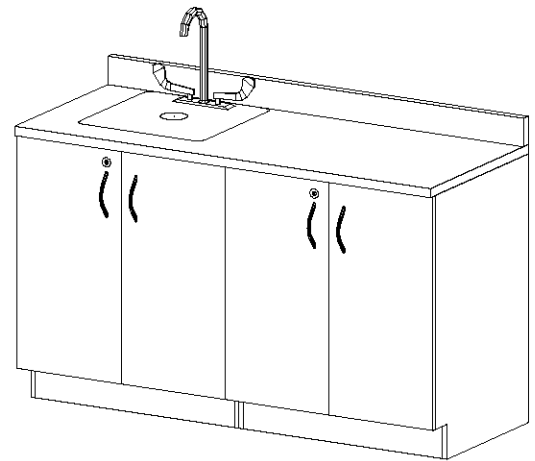

E0775

SINK, CABINET, WALL MTD, 24x60

SCALE: 1/2"=1'-0"

<u>QTY</u>	<u>DESCRIPTION</u>
1	Freestanding, Sink Adaptable Cabinet w/Integral Backsplash With Corian Top