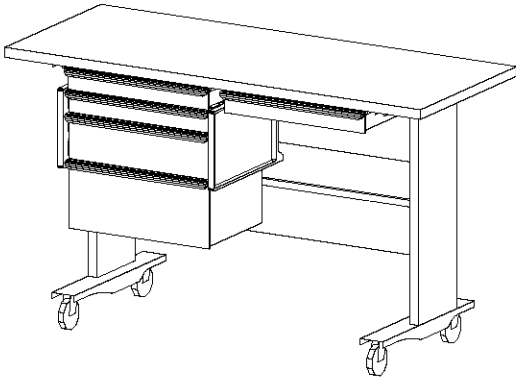

DEPARTMENT OF DEFENSE (DOD)

Joint Schedule Numbers (JSNs)

JUNE 2018

E0703

PROCESS TABLES,5 DWR,24Dx48"W,ADJHT

SCALE: 1/2"=1'-0"

QTY	DESCRIPTION
1	Height Adjustable Table
1	Storage Frame
3	Drawer, 3"H (76mm)
1	Drawer, 6"H (152mm)
1	Drawer, 9"H (229mm)
	Drawer Organizer Bins

E0706

PROCESS TABLE, 5 DWR, 24Dx60W, ADJHT

SCALE: 1/2"=1'-0"

QTY	DESCRIPTION
1	Height Adjustable Table
1	Storage Frame
3	Drawer, 3"H (76mm)
1	Drawer, 6"H (152mm)
1	Drawer, 9"H (229mm)
	Drawer Organizer Bins

E0709

PROCESS TABLE, 10 DWR, 30Dx48W, ADJHT

SCALE: 1/2"=1'-0"

QTY	DESCRIPTION
1	Height Adjustable Table
4	Storage Frame
4	Drawer, 3"H (76mm)
4	Drawer, 6"H (152mm)
2	Drawer, 9"H (229mm)
	Drawer Organizer Bins

E0712

PROCESS TABLE,10 DWR,24Dx60W,ADJHT

SCALE: 1/2"=1'-0"

QTY	DESCRIPTION
1	Height Adjustable Table
4	Storage Frame
4	Drawer, 3"H (76mm)
6	Drawer, 6"H (152mm)
	Drawer Organizer Bins

E0715

PROCESS TABLE,10 DWR,24Dx60W,ADJHT