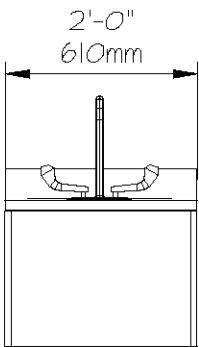

E0751

SINKS,CANTILEVERED,WALL MTD,24x24

SCALE: 1/2"=1'-0"

<u>QTY</u>	<u>DESCRIPTION</u>
1	Cantilevered, Sink Adaptable Work Surface w/Attached Backsplash With Corian Top