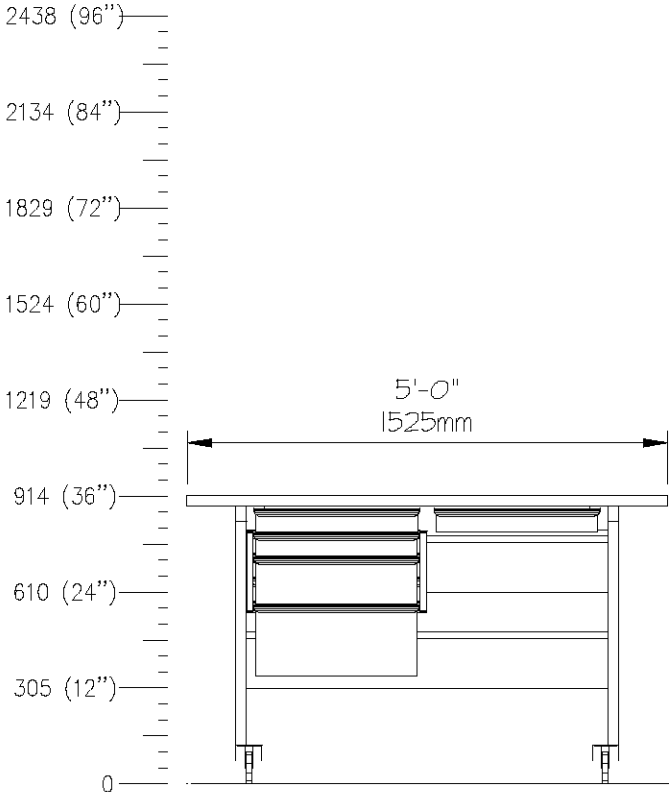

# E0703

PROCESS TABLES,5 DWR,24Dx48"W,ADJHT

SCALE: 1/2"=1'-0"

<u>QTY</u>	<u>DESCRIPTION</u>
1	Height Adjustable Table
1	Storage Frame
3	Drawer, 3"H (76mm)
1	Drawer, 6"H (152mm)
1	Drawer, 9"H (229mm)
	Drawer Organizer Bins

# E0706

PROCESS TABLE, 5 DWR, 24Dx60W, ADJHT

SCALE: 1/2"=1'-0"

QTY	DESCRIPTION
1	Height Adjustable Table
1	Storage Frame
3	Drawer, 3"H (76mm)
1	Drawer, 6"H (152mm)
1	Drawer, 9"H (229mm)
	Drawer Organizer Bins

# E0709

PROCESS TABLE, 10 DWR, 30Dx48W, ADJHT

SCALE: 1/2"=1'-0"

QTY	DESCRIPTION
1	Height Adjustable Table
4	Storage Frame
4	Drawer, 3"H (76mm)
4	Drawer, 6"H (152mm)
2	Drawer, 9"H (229mm)
	Drawer Organizer Bins

# E0712

PROCESS TABLE,10 DWR,24Dx60W,ADJHT

SCALE: 1/2"=1'-0"

QTY	DESCRIPTION
1	Height Adjustable Table
4	Storage Frame
4	Drawer, 3"H (76mm)
6	Drawer, 6"H (152mm)
	Drawer Organizer Bins