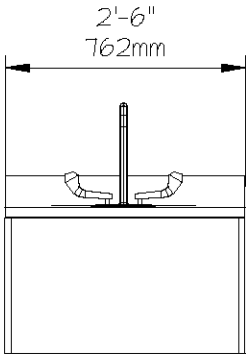

E0754

SINKS,CANTILEVERED,WALL MTD,24x30

SCALE: 1/2"=1'-0"

<u>QTY</u>	<u>DESCRIPTION</u>
1	Cantilevered, Sink Adaptable Work Surface w/Attached Backsplash With Corian Top