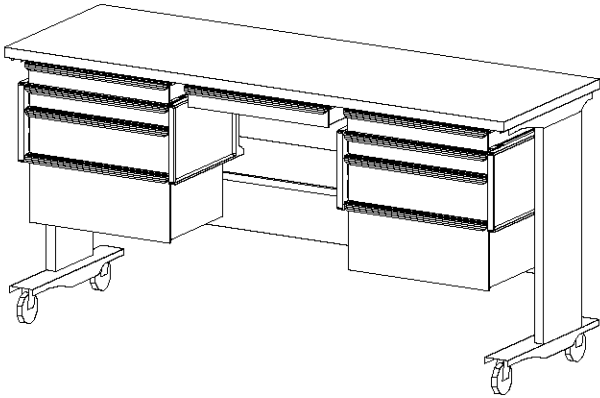

E0709

PROCESS TABLE, 10 DWR, 30Dx48W, ADJHT

SCALE: 1/2"=1'-0"

QTY	DESCRIPTION
1	Height Adjustable Table
4	Storage Frame
4	Drawer, 3"H (76mm)
4	Drawer, 6"H (152mm)
2	Drawer, 9"H (229mm)
	Drawer Organizer Bins

E0712

PROCESS TABLE,10 DWR,24Dx60W,ADJHT

SCALE: 1/2"=1'-0"

QTY	DESCRIPTION
1	Height Adjustable Table
4	Storage Frame
4	Drawer, 3"H (76mm)
6	Drawer, 6"H (152mm)
	Drawer Organizer Bins

E0715

PROCESS TABLE,10 DWR,24Dx60W,ADJHT

SCALE: 1/2"=1'-0"

QTY	DESCRIPTION
1	Height Adjustable Table
2	Storage Frame
5	Drawer, 3"H (76mm)
2	Drawer, 6"H (152mm)
2	Drawer, 9"H (229mm)
	Drawer Organizer Bins

E0718

PROCESS TABLE, 15 DWR, 24Dx72W, ADJHT

SCALE: 1/2"=1'-0"

QTY	DESCRIPTION
1	Height Adjustable Table
6	Storage Frame
6	Drawer, 3"H (76mm)
9	Drawer, 6"H (229mm)
	Drawer Organizer Bins

E0721

PROCESS TABLE,10 DWR,36Dx72W,ADJHT

QTY	DESCRIPTION
1	Height Adjustable Table
8	Storage Frame
4	Drawer, 3"H (76mm)
12	Drawer, 6"H (152mm)
4	Drawer, 9"H (229mm)
	Drawer Organizer Bins