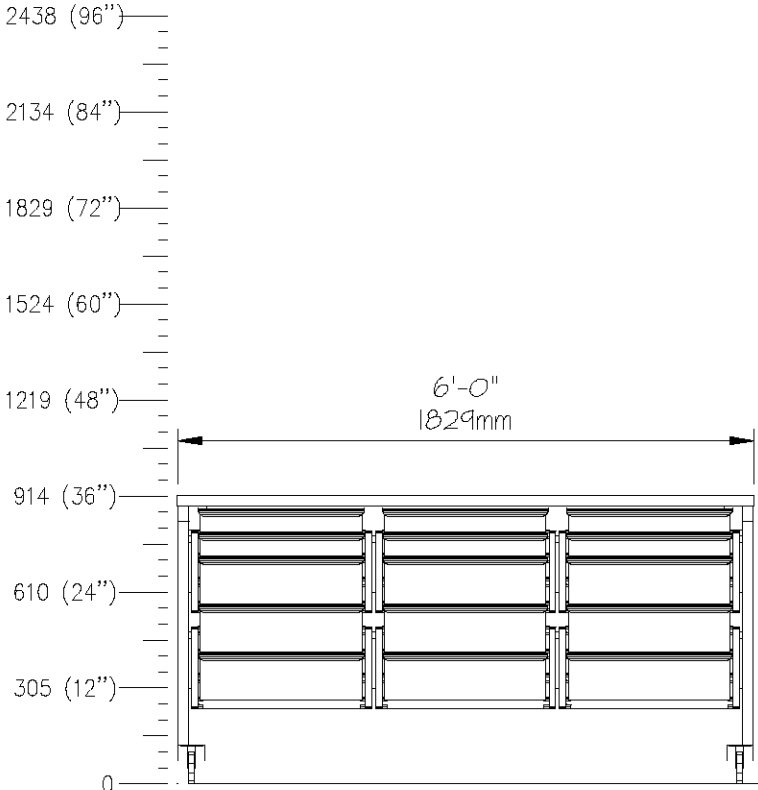

# E0712

PROCESS TABLE,10 DWR,24Dx60W,ADJHT

SCALE: 1/2"=1'-0"

QTY	DESCRIPTION
1	Height Adjustable Table
4	Storage Frame
4	Drawer, 3"H (76mm)
6	Drawer, 6"H (152mm)
	Drawer Organizer Bins

# E0715

PROCESS TABLE,10 DWR,24Dx60W,ADJHT

SCALE: 1/2"=1'-0"

QTY	DESCRIPTION
1	Height Adjustable Table
2	Storage Frame
5	Drawer, 3"H (76mm)
2	Drawer, 6"H (152mm)
2	Drawer, 9"H (229mm)
	Drawer Organizer Bins

# E0718

PROCESS TABLE, 15 DWR, 24Dx72W, ADJHT

SCALE: 1/2"=1'-0"

QTY	DESCRIPTION
1	Height Adjustable Table
6	Storage Frame
6	Drawer, 3"H (76mm)
9	Drawer, 6"H (229mm)
	Drawer Organizer Bins

# E0721

PROCESS TABLE,10 DWR,36Dx72W,ADJHT

SCALE: 1/2"=1'-0"

QTY	DESCRIPTION
1	Height Adjustable Table
8	Storage Frame
4	Drawer, 3"H (76mm)
12	Drawer, 6"H (152mm)
4	Drawer, 9"H (229mm)
	Drawer Organizer Bins