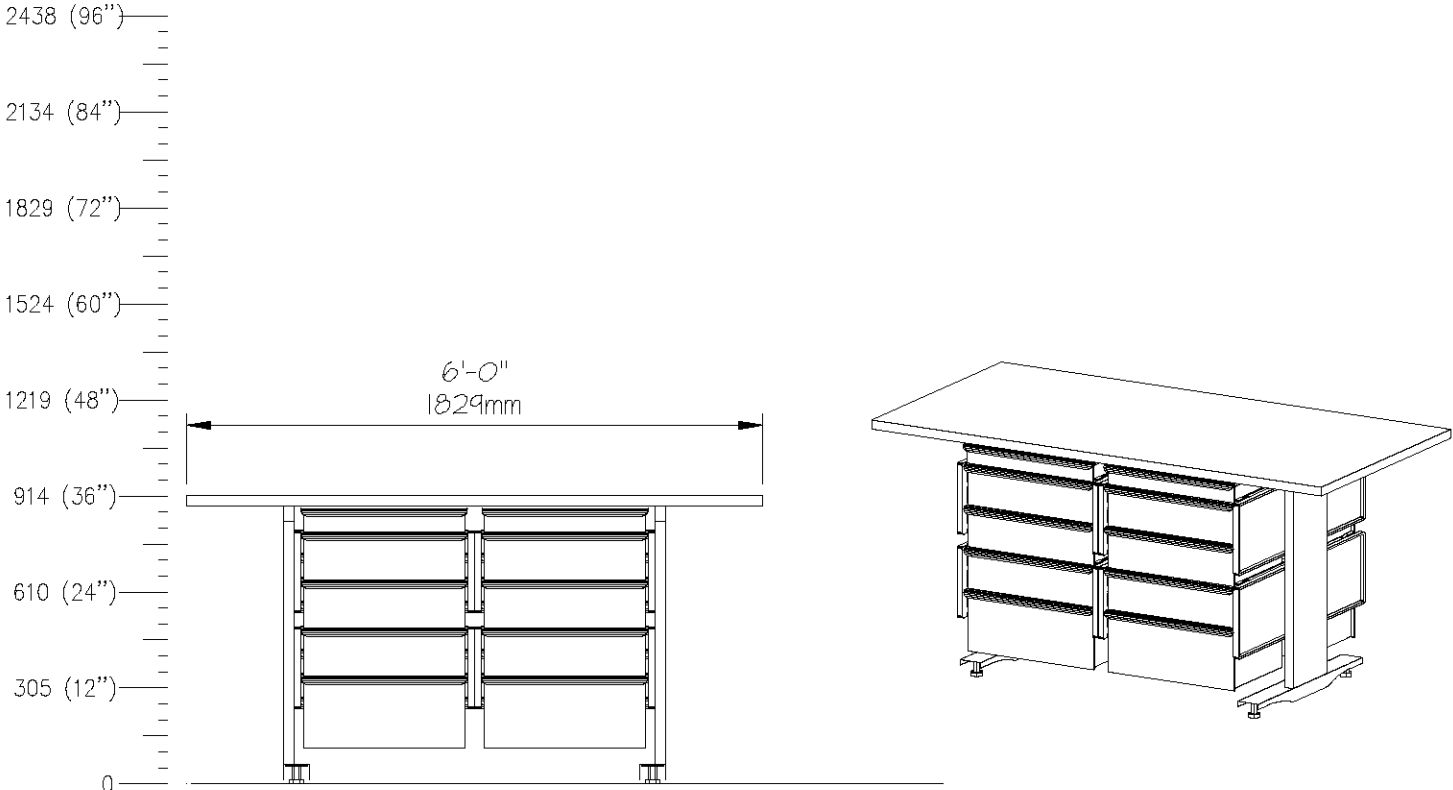

# E0712

PROCESS TABLE,10 DWR,24Dx60W,ADJHT

SCALE: 1/2"=1'-0"

QTY	DESCRIPTION
1	Height Adjustable Table
4	Storage Frame
4	Drawer, 3"H (76mm)
6	Drawer, 6"H (152mm)
	Drawer Organizer Bins

# E0715

PROCESS TABLE,10 DWR,24Dx60W,ADJHT

SCALE: 1/2"=1'-0"

QTY	DESCRIPTION
1	Height Adjustable Table
2	Storage Frame
5	Drawer, 3"H (76mm)
2	Drawer, 6"H (152mm)
2	Drawer, 9"H (229mm)
	Drawer Organizer Bins

# E0718

PROCESS TABLE, 15 DWR, 24Dx72W, ADJHT

SCALE: 1/2"=1'-0"

QTY	DESCRIPTION
1	Height Adjustable Table
6	Storage Frame
6	Drawer, 3"H (76mm)
9	Drawer, 6"H (229mm)
	Drawer Organizer Bins

# E0721

PROCESS TABLE,10 DWR,36Dx72W,ADJHT

SCALE: 1/2"=1'-0"

QTY	DESCRIPTION
1	Height Adjustable Table
8	Storage Frame
4	Drawer, 3"H (76mm)
12	Drawer, 6"H (152mm)
4	Drawer, 9"H (229mm)
	Drawer Organizer Bins