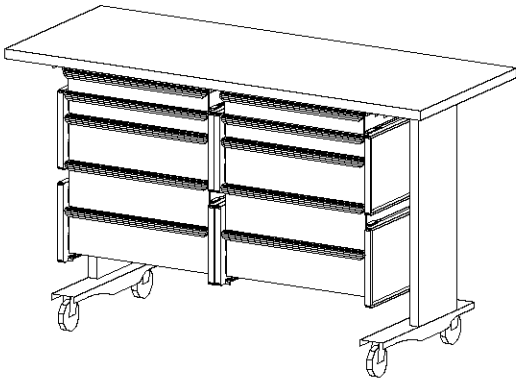

# E0706

PROCESS TABLE, 5 DWR, 24Dx60W, ADJHT

SCALE: 1/2"=1'-0"

QTY	DESCRIPTION
1	Height Adjustable Table
1	Storage Frame
3	Drawer, 3"H (76mm)
1	Drawer, 6"H (152mm)
1	Drawer, 9"H (229mm)
	Drawer Organizer Bins

# E0709

PROCESS TABLE, 10 DWR, 30Dx48W, ADJHT

SCALE: 1/2"=1'-0"

QTY	DESCRIPTION
1	Height Adjustable Table
4	Storage Frame
4	Drawer, 3"H (76mm)
4	Drawer, 6"H (152mm)
2	Drawer, 9"H (229mm)
	Drawer Organizer Bins

# E0712

PROCESS TABLE,10 DWR,24Dx60W,ADJHT

SCALE: 1/2"=1'-0"

QTY	DESCRIPTION
1	Height Adjustable Table
4	Storage Frame
4	Drawer, 3"H (76mm)
6	Drawer, 6"H (152mm)
	Drawer Organizer Bins

# E0715

PROCESS TABLE,10 DWR,24Dx60W,ADJHT

SCALE: 1/2"=1'-0"

QTY	DESCRIPTION
1	Height Adjustable Table
2	Storage Frame
5	Drawer, 3"H (76mm)
2	Drawer, 6"H (152mm)
2	Drawer, 9"H (229mm)
	Drawer Organizer Bins