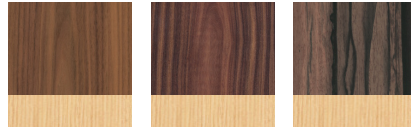

HermanMiller Materials

Domino Storage

Surface Exterior/Interior Wood & Veneer

Walnut
Ash Interior
DAW

Morado
Ash Interior
DAR

Ebony
Ash Interior
DAE

Base & Pulls Finish

Chrome
CHR

Satin Chrome
SAC