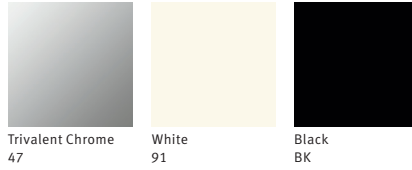

HermanMiller Materials

Eames Wire Chair

Wire Seat Frame, Leg Finish

Trivalent Chrome
47

White
91

Black
BK

Dowel Base Wood & Veneer

White Ash
A2

Natural Maple
UL

Walnut
OU

Ebony
EN

Upholstered Seat & Back Leather Price Category 9

Ivory
2101

Rattan
2113

Cranberry
2120

Truffle
2114

Khaki
2112

Haze
2116

Smoke
2110

Graphite
2111

Dark Carbon
2119

Dark Mineral
2118

Alpine
2115

Sable Grey
2117

Leather
11 Colors

Price Category 11

MCL Leather
10 Colors

Price Category D

Mode
43 Colors
Maharam

Price Category K

Checker
5 Colors
Maharam