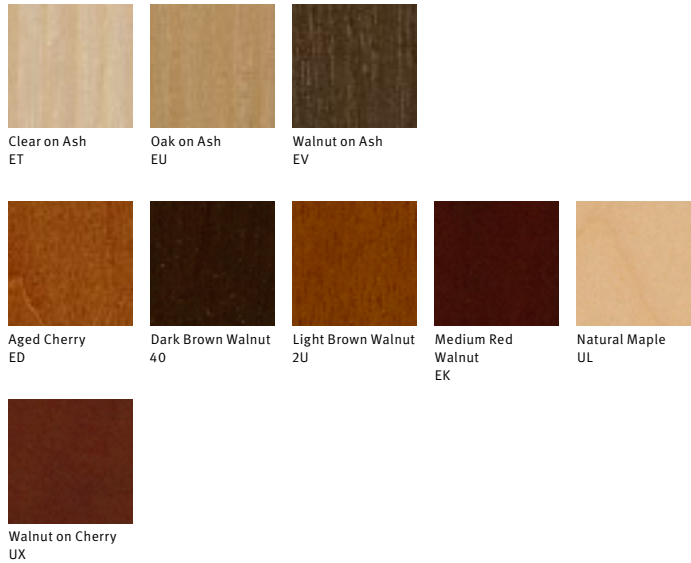

HermanMiller Materials

Setu Tables

Top Solid Laminate

Wood & Veneer

Column Finish

Base Finish