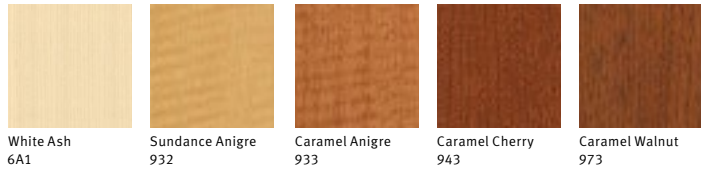

Tuxedo Component Tables

Top
Wood & Veneer

Base
Finish

Tray
Wood & Veneer

Tuxedo Component Tables

Continued
Wood & Veneer

Henna Anigre
934

Henna Cherry
944

Henna Sapele
954

Henna Walnut
974

Port Cherry
945

Port Sapele
955

Port Walnut
975

Cocoa Cherry
946

Cocoa Sapele
956

Cocoa Walnut
976

Ebony Ash
998

Espresso Sapele
957

Burnt Oak
6K6

Platinum Ash
6A2