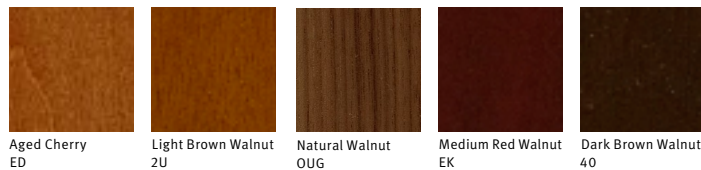

Tuxedo Component Tables

Top
Wood & Veneer

Base
Finish

Tray
Wood & Veneer

Tuxedo Component Tables

Continued
Wood & Veneer

Henna Anigre
934

Henna Cherry
944

Henna Sapele
954

Henna Walnut
974

Port Cherry
945

Port Sapele
955

Port Walnut
975

Cocoa Cherry
946

Cocoa Sapele
956

Cocoa Walnut
976

Ebony Ash
998

Espresso Sapele
957

Burnt Oak
6K6

Platinum Ash
6A2