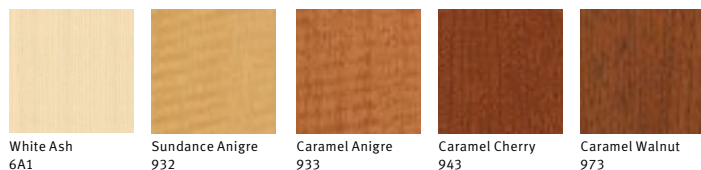

Tuxedo Component Tables

Top
Wood & Veneer

Base
Finish

Tray
Wood & Veneer

Tuxedo Component Tables

Continued
Wood & Veneer

Henna Anigre
934

Henna Cherry
944

Henna Sapele
954

Henna Walnut
974

Port Cherry
945

Port Sapele
955

Port Walnut
975

Cocoa Cherry
946

Cocoa Sapele
956

Cocoa Walnut
976

Ebony Ash
998

Espresso Sapele
957

Burnt Oak
6K6

Platinum Ash
6A2