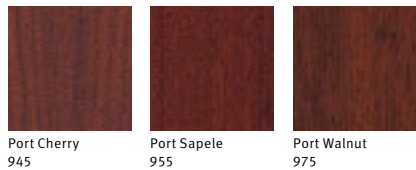

Tuxedo Component Tables

Top
Wood & Veneer

Base
Finish

Tray
Wood & Veneer

Tuxedo Component Tables

Continued
Wood & Veneer

Henna Anigre
934

Henna Cherry
944

Henna Sapele
954

Henna Walnut
974

Port Cherry
945

Port Sapele
955

Port Walnut
975

Cocoa Cherry
946

Cocoa Sapele
956

Cocoa Walnut
976

Ebony Ash
998

Espresso Sapele
957

Burnt Oak
6K6

Platinum Ash
6A2