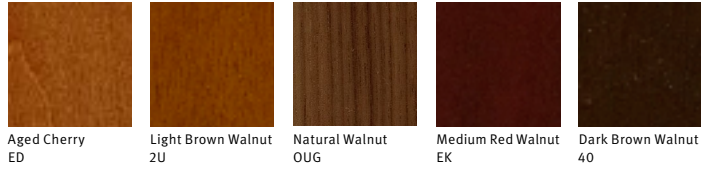

Tuxedo Component Tables

Top
Wood & Veneer

Base
Finish

Tray
Wood & Veneer

Tuxedo Component Tables

Continued
Wood & Veneer

Henna Anigre
934

Henna Cherry
944

Henna Sapele
954

Henna Walnut
974

Port Cherry
945

Port Sapele
955

Port Walnut
975

Cocoa Cherry
946

Cocoa Sapele
956

Cocoa Walnut
976

Ebony Ash
998

Espresso Sapele
957

Burnt Oak
6K6

Platinum Ash
6A2