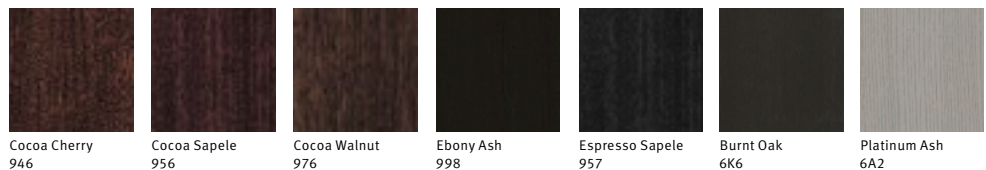

Tuxedo Component Tables

Top
Wood & Veneer

Base
Finish

Tray
Wood & Veneer

Tuxedo Component Tables

Continued
Wood & Veneer

Henna Anigre
934

Henna Cherry
944

Henna Sapele
954

Henna Walnut
974

Port Cherry
945

Port Sapele
955

Port Walnut
975

Cocoa Cherry
946

Cocoa Sapele
956

Cocoa Walnut
976

Ebony Ash
998

Espresso Sapele
957

Burnt Oak
6K6

Platinum Ash
6A2