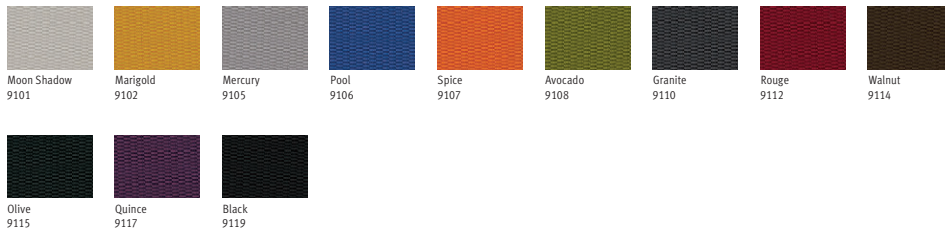

HermanMiller

Byne System™ CMF Chip Chart

Metaphor

Medley

Zen

Cosmo

TriGrid

Ring

Hextar