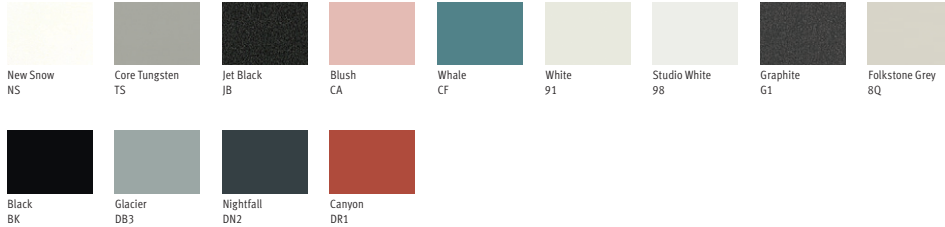

HermanMiller

Byne System™ CMF Chip Chart

The Choice is Yours

Byne System™ is available in a variety of finishes for surfaces, frames and screens, letting you personalise your look.

Paint