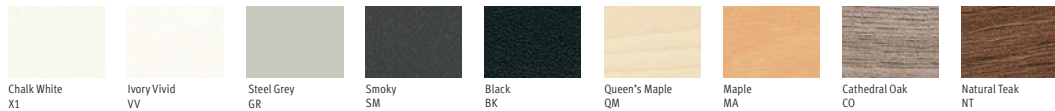

HermanMiller
Ratio® CMF Chip Chart

Herman Miller

Ratio® CMF Chip Chart

The Choice is Yours

Ratio is available in a variety of finishes for surfaces, frames and screens, letting you personalise your look.

Surface Laminates

Melamine

Frames Paint Finish

Screens Fabric

Samples are representative of the material to be supplied and may not indicate an exact match; some variation may occur. For more information, please visit hermanmiller.com