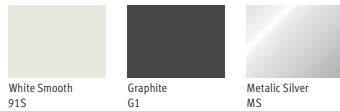

HermanMiller
Ratio® CMF Chip Chart

Herman Miller

Ratio® CMF Chip Chart

The Choice is Yours

Ratio is available in a variety of finishes for surfaces, frames and screens, letting you personalise your look.

Surface Laminates

Melamine

Frames Paint Finish

Screens Fabric

Samples are representative of the material to be supplied and may not indicate an exact match; some variation may occur. For more information, please visit hermanmiller.com