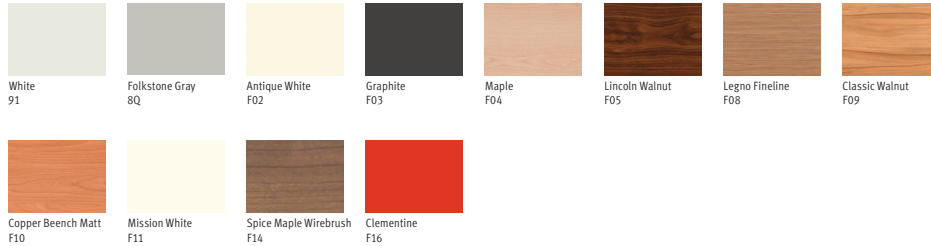

HermanMiller

Ratio® CMF Chip Chart

The Choice is Yours

Ratio is available in a variety of finishes for surfaces, frames and screens, letting you personalise your look.

Surface Laminates