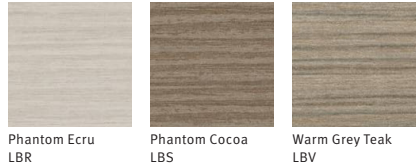

## Headway Tables

**Surface**  
Solid Laminate

**Woodgrain Laminate**

**Wood & Veneer**

## Headway Tables

**Base  
Finish**

Metallic Champagne  
CN

Metallic Silver  
MS

Graphite Texture  
G1

Black Texture  
BK

Polished  
Aluminum  
PA

White  
91

Sandstone  
WL

Warm Grey Neutral  
WN

Studio White  
98

Folkstone Grey  
8Q

Satin Carbon  
SNC