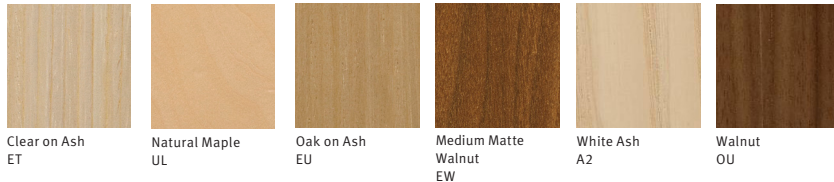

## Headway Tables

**Surface**  
Solid Laminate

**Woodgrain Laminate**

**Wood & Veneer**

## Headway Tables

**Base  
Finish**

Metallic Champagne  
CN

Metallic Silver  
MS

Graphite Texture  
G1

Black Texture  
BK

Polished  
Aluminum  
PA

White  
91

Sandstone  
WL

Warm Grey Neutral  
WN

Studio White  
98

Folkstone Grey  
8Q

Satin Carbon  
SNC