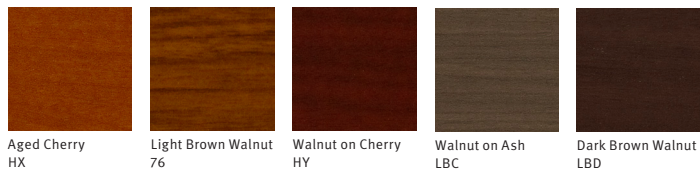

## Headway Tables

**Surface**  
Solid Laminate

**Woodgrain Laminate**

**Wood & Veneer**

## Headway Tables

**Base  
Finish**

Metallic Champagne  
CN

Metallic Silver  
MS

Graphite Texture  
G1

Black Texture  
BK

Polished  
Aluminum  
PA

White  
91

Sandstone  
WL

Warm Grey Neutral  
WN

Studio White  
98

Folkstone Grey  
8Q

Satin Carbon  
SNC