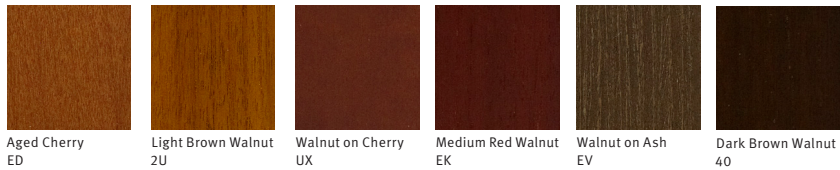

## Headway Tables

**Surface**  
Solid Laminate

**Woodgrain Laminate**

**Wood & Veneer**

## Headway Tables

**Base  
Finish**

Metallic Champagne  
CN

Metallic Silver  
MS

Graphite Texture  
G1

Black Texture  
BK

Polished  
Aluminum  
PA

White  
91

Sandstone  
WL

Warm Grey Neutral  
WN

Studio White  
98

Folkstone Grey  
8Q

Satin Carbon  
SNC