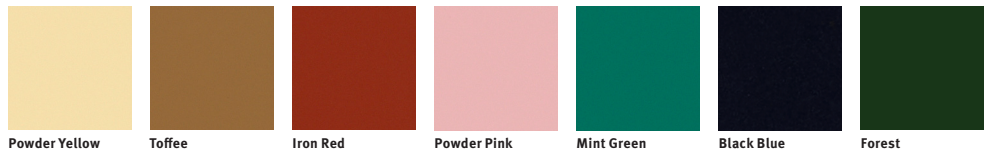

**Uni Colors**  
Iron Red  
3VT01

**Uni Colors**  
Mint  
3VT03

**Uni Colors**  
Black Blue  
3VT04

### Eames Wire Base Low Table *Indoor/Outdoor*

**Top/Base**  
Back-Painted Glass/Finish

**Mint**  
MNT  
**Powder Yellow**

**Powder Pink**  
PDK  
**Toffee**

**Iron Red**  
RND  
**Black Blue**

Refer to Search Materials and Application Charts on [hermanmiller.com](http://hermanmiller.com) for the complete color offering and current materials available.

## Eames Table *Indoor/Outdoor*

**Top/Base**  
Back-Painted Glass/Finish

## Eames Hang-It-All *Indoor*

**Frame**  
Finish

**Knobs**  
Glass

Refer to Search Materials and Application Charts on [hermanmiller.com](http://hermanmiller.com) for the complete color offering and current materials available.