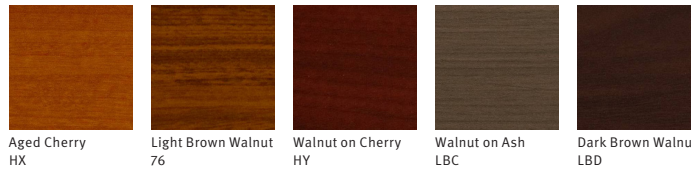

White Twill  
LBQ

Neutral Twill  
LBF

Sarum Twill  
LBG

Earthen Twill  
LBH

Graphite Twill  
LBJ

Woodgrain Laminate

Phantom Ecru  
LBR

Phantom Cocoa  
LBS

Warm Grey Teak  
LBV

Clear on Ash  
LBA

Natural Maple  
HM

Light Anigre  
HP

Oak on Ash  
LBB

Medium Matte  
Walnut  
LBU

Aged Cherry  
HX

Light Brown Walnut  
76

Walnut on Cherry  
HY

Walnut on Ash  
LBC

Dark Brown Walnut  
LBD

**Base/Frame/Legs**  
Finish

Graphite  
G1

Metallic Silver  
Texture  
MST

Titanium Texture  
XTT

Metallic Silver  
Smooth  
MSS