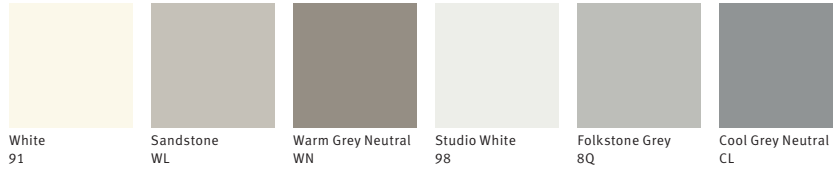

## Nemschoff® Easton Tables

Spanner Table, Spanner Corner Table, Side Table, Coffee Table

**Top**  
Corian Solid Surface

Bisque  
QB

Cameo White  
58

Glacier  
CQ

Antartica  
ANC

Silver Grey  
SVG

Solid Laminate

White  
91

Sandstone  
WL

Warm Grey Neutral  
WN

Studio White  
98

Folkstone Grey  
8Q

Cool Grey Neutral  
CL

Patterned Laminate