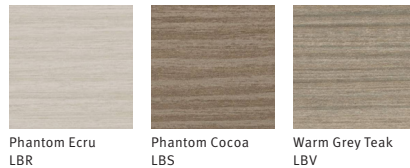

Solid Laminate

White  
91

Sandstone  
WL

Warm Grey Neutral  
WN

Studio White  
98

Folkstone Grey  
8Q

Cool Grey Neutral  
CL

Patterned Laminate

White Twill  
LBQ

Neutral Twill  
LBF

Sarum Twill  
LBG

Earthen Twill  
LBH

Graphite Twill  
LBJ

Woodgrain Laminate

Phantom Ecru  
LBR

Phantom Cocoa  
LBS

Warm Grey Teak  
LBV

Clear on Ash  
LBA

Natural Maple  
HM

Light Anigre  
HP

Oak on Ash  
LBB

Medium Matte  
Walnut  
LBU

Aged Cherry  
HX

Light Brown Walnut  
76

Walnut on Cherry  
HY

Walnut on Ash  
LBC

Dark Brown Walnut  
LBD

**Base/Frame/Legs**  
Finish

Graphite  
G1

Metallic Silver  
Texture  
MST

Titanium Texture  
XTT

Metallic Silver  
Smooth  
MSS