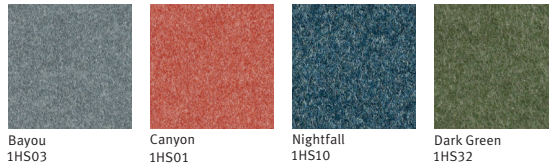

**Base,
Bag hook
Finish**

Studio White 98 Folkstone Grey 8Q Black BK

Glacier DB3 Canyon DR1 Nightfall DN2 Olive OLF

**Screen
Hush
Price Category 4**

Cool Grey 1HS07 Dark Grey 1HS08 Charcoal 1HS05

Bayou 1HS03 Canyon 1HS01 Nightfall 1HS10 Dark Green 1HS32

Refer to Search Materials and Application Charts on hermanmiller.com for the complete color offering and current materials available.