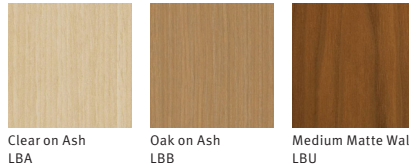

HermanMiller Materials

Passport™ Work Table

Top
Thermally Fused Laminate

White 91 Studio White 98 Folkstone Grey 8Q

Clear on Ash LBA Oak on Ash LBB Medium Matte Walnut LBU

Veneer

Clear on Ash ET Natural White Oak WHN Walnut OU

**Base,
Bag hook
Finish**

Studio White 98 Folkstone Grey 8Q Black BK

Glacier DB3 Canyon DR1 Nightfall DN2 Olive OLF

**Screen
Hush
Price Category 4**

Cool Grey 1HS07 Dark Grey 1HS08 Charcoal 1HS05

Bayou 1HS03 Canyon 1HS01 Nightfall 1HS10 Dark Green 1HS32