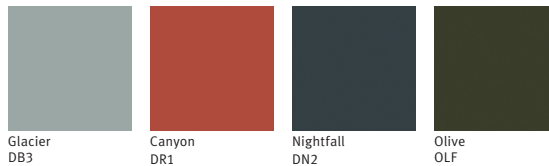

HermanMiller Materials

Passport™ Work Table

Top
Thermally Fused Laminate

White 91 Studio White 98 Folkstone Grey 8Q

Clear on Ash LBA Oak on Ash LBB Medium Matte Walnut LBU

Veneer

Clear on Ash ET Natural White Oak WHN Walnut OU

**Base,
Bag hook
Finish**

Studio White 98 Folkstone Grey 8Q Black BK

Glacier DB3 Canyon DR1 Nightfall DN2 Olive OLF

**Screen
Hush
Price Category 4**

Cool Grey 1HS07 Dark Grey 1HS08 Charcoal 1HS05

Bayou 1HS03 Canyon 1HS01 Nightfall 1HS10 Dark Green 1HS32