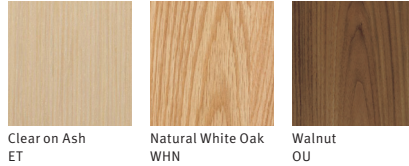

HermanMiller Materials

Passport™ Work Table

Top
Thermally Fused Laminate

White 91 Studio White 98 Folkstone Grey 8Q

Clear on Ash LBA Oak on Ash LBB Medium Matte Walnut LBU

Veneer

Clear on Ash ET Natural White Oak WHN Walnut OU

**Base,
Bag hook
Finish**

Studio White 98 Folkstone Grey 8Q Black BK

Glacier DB3 Canyon DR1 Nightfall DN2 Olive OLF

**Screen
Hush
Price Category 4**

Cool Grey 1HS07 Dark Grey 1HS08 Charcoal 1HS05

Bayou 1HS03 Canyon 1HS01 Nightfall 1HS10 Dark Green 1HS32