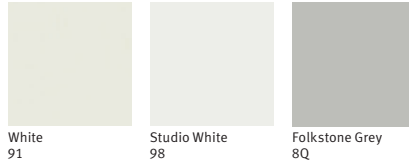

HermanMiller Materials

Passport™ Work Table

Top
Thermally Fused Laminate

White 91 Studio White 98 Folkstone Grey 8Q

Clear on Ash LBA Oak on Ash LBB Medium Matte Walnut LBU

Veneer

Clear on Ash ET Natural White Oak WHN Walnut OU

**Base,
Bag hook
Finish**

Studio White 98 Folkstone Grey 8Q Black BK

Glacier DB3 Canyon DR1 Nightfall DN2 Olive OLF

**Screen
Hush
Price Category 4**

Cool Grey 1HS07 Dark Grey 1HS08 Charcoal 1HS05

Bayou 1HS03 Canyon 1HS01 Nightfall 1HS10 Dark Green 1HS32