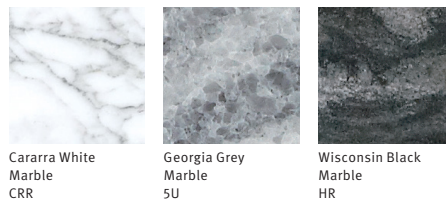

HermanMiller Materials

Striad Tables

Top
Solid Laminate

White
91

Folkstone Grey
8Q

Warm Grey Neutral
WN

Black
BK

Glass
Back-painted

White
91

Folkstone Grey
8Q

Warm Grey Neutral
WN

Black
BK

Stone

Cararra White
Marble
CRR

Georgia Grey
Marble
5U

Wisconsin Black
Marble
HR

Pearl
Quartz
QPL

Concrete
Quartz
QCN

Wood & Veneer

White Ash
A2

Walnut
OU

Santos Palisander
9N

Ebony
EN

Base
Finish

Polished Aluminum
PA

White
91

Black
BK