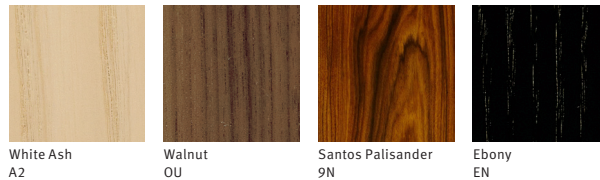

HermanMiller Materials

Striad Tables

Top
Solid Laminate

White
91

Folkstone Grey
8Q

Warm Grey Neutral
WN

Black
BK

Glass
Back-painted

White
91

Folkstone Grey
8Q

Warm Grey Neutral
WN

Black
BK

Stone

Cararra White
Marble
CRR

Georgia Grey
Marble
5U

Wisconsin Black
Marble
HR

Pearl
Quartz
QPL

Concrete
Quartz
QCN

Wood & Veneer

White Ash
A2

Walnut
OU

Santos Palisander
9N

Ebony
EN

Base
Finish

Polished Aluminum
PA

White
91

Black
BK