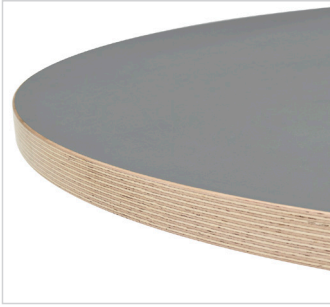

Details and features

Square edge