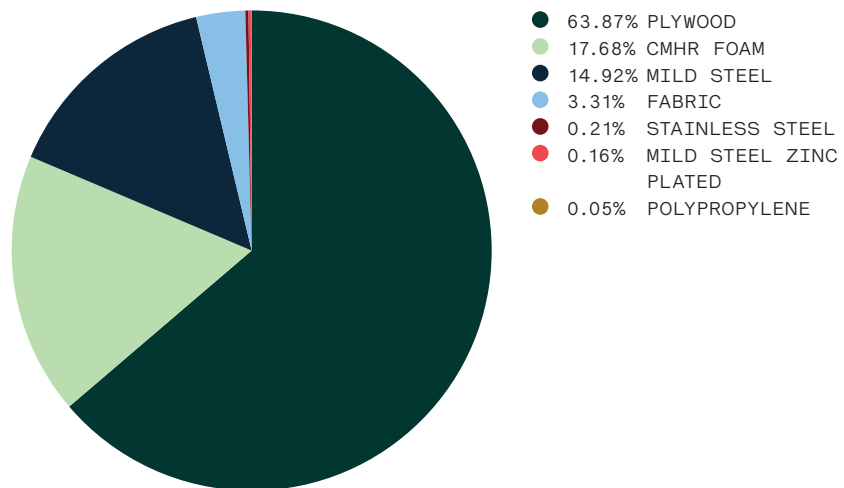

CSR Statement

We care a great deal about the sustainability of our products. At every stage of the process – from design to manufacturing to shipping – we seek to minimise our environmental impact. Our 10-year warranty speaks of our commitment to making quality, durable furniture that does not need to be regularly replaced. We offer FSC® certified upholstered products and use recycled metals in our table ranges. We have manufacturing facilities in North America to reduce freight miles in our largest market and we offer an innovative Take-Back Programme that enables clients to return products to us at their end of life so we can recycle the parts. We are proud of what we have done, but we are ready to go further.