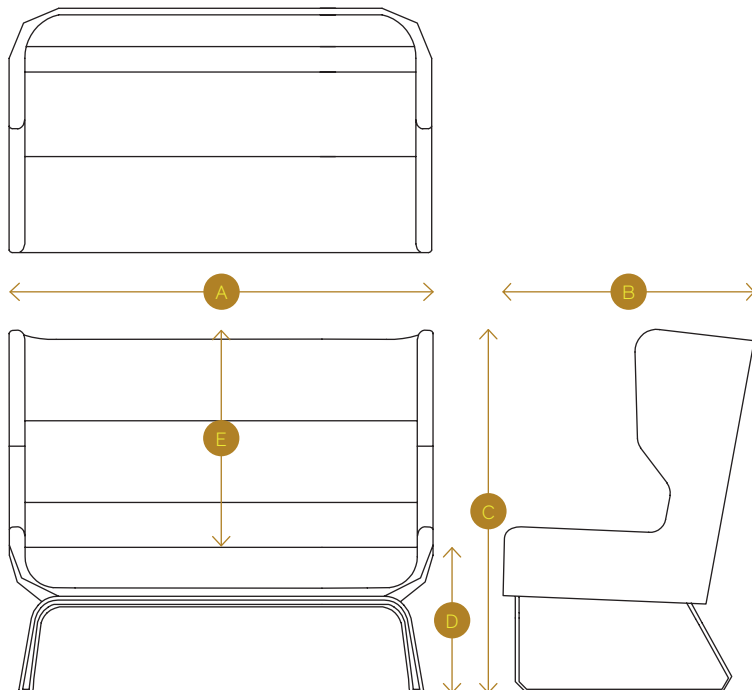

PRODUCT CODE / DESCRIPTION	A WIDTH	B DEPTH	C HEIGHT	D SEAT HEIGHT	E HEIGHT FROM SEAT TO TOP	F WEIGHT	G CAD
HSH2SFBSL							
Hush 2 Seat Sofa Sled Base	1350 mm 53 in	815 mm 32 in	1160 mm 45.5 in	430 mm 17 in	700 mm 27.5 in	39 kg 85.98 lb	
HSH2SFBWD							
Hush 2 Seat Sofa Wooden Base	1350 mm 53 in	815 mm 32 in	1160 mm 45.5 in	430 mm 17 in	700 mm 27.5 in	35.5 kg 78.26 lb	
HSH3SFBWD							
Hush 3 Seat Sofa Wooden Base	2000 mm 79 in	815 mm 32 in	1160 mm 45.5 in	430 mm 17 in	700 mm 27.5 in	57.1 kg 125.8 lb	

Measuring Guide