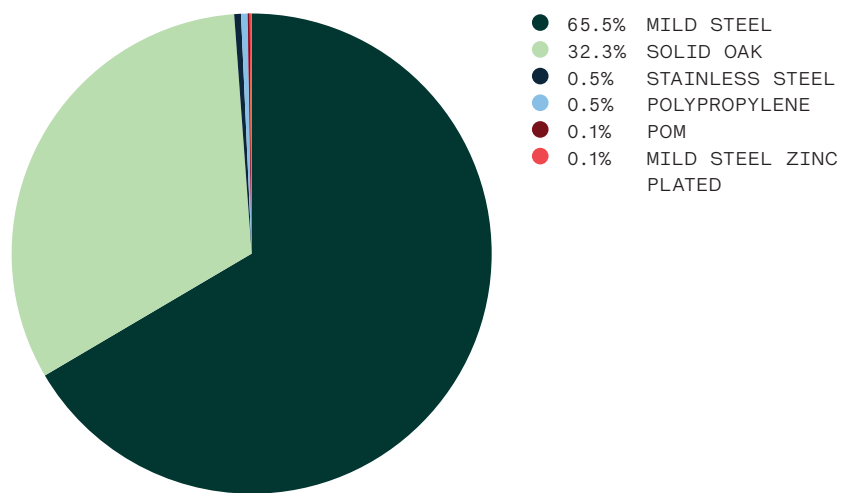

Material Percentage Split

CSR Statement

NaughtOne has always considered the environment throughout our design and manufacturing process. We understand that as we continue to grow, so does our potential impact on our surroundings. As most of our raw materials are simple, we have great control over their sources, and are proud to be able to offer FSC® certified upholstered products and use recycled metals in our table ranges. The addition of our North American manufacturing provision also helps to keep manufacturing miles to a minimum, as our market continues to grow in the USA. Finally, NaughtOne offers a Take-Back Programme, where the client is able to return the product to our factory, where we will be happy to breakdown and recycle the parts for you.

FSC® certified products available upon request

NaughtOne offers PEFC certified products