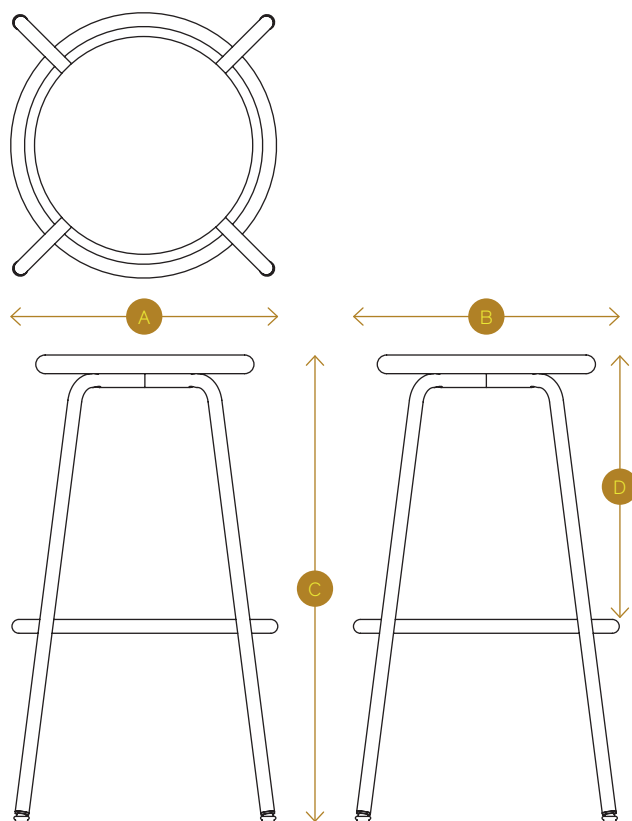

PRODUCT CODE/ DESCRIPTION	A WIDTH	B DEPTH	C HEIGHT	D SEAT TO FOOTREST	E WEIGHT	F CAD
NOPENLO						
Penny Low Stool	350 mm 14 in	350 mm 14 in	450 mm 17.5 in	- -	3.8 kg 8.4 lbs	
NOPENCH						
Penny Counter Height Stool	425 mm 17 in	425 mm 17 in	650 mm 25.5 in	425 mm 16.5 in	5.9 kg 13 lbs	
NOPENBS						
Penny Bar Stool	425 mm 17 in	425 mm 17 in	750 mm 29.5 in	425 mm 16.5 in	6.2 kg 13.7 lbs	

Measuring Guide

Where sustainable sources are quoted, and a chain of custody is required by a customer this must be indicated on the purchase order to NaughtOne. A chain of custody requested after an order has been placed or delivered may be difficult to recover.

Figures stated in this document may vary based on model and options selected, we have based this document on a specific example when produced in the United Kingdom. Recycled content calculations are taken from supplier information and industry averages, material variables are likely to affect the figures which may result in higher or lower percentages.

This document will be reviewed and updated periodically and is subject to change without notice.