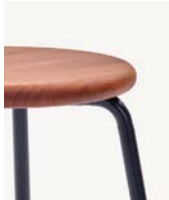

Solid Walnut