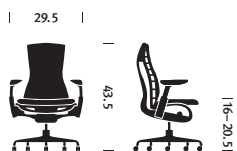

HermanMiller Embody® Chair

Designers

Bill Stumpf and Jeff Weber

You feel Embody's Pixelated Support™ the moment you sit down—a sense that you are floating, yet perfectly balanced. The seat distributes your weight evenly while supporting your body's micro-movements. The narrow backrest allows you to move freely and naturally as it automatically adjusts to support a full range of seated postures. By reducing seated pressure and encouraging freedom of movement, Embody allows blood and oxygen to flow more freely, which helps keep you focused.

Warranty

12-year, 3-shift.

hermanmiller.com/embody

Work Chair