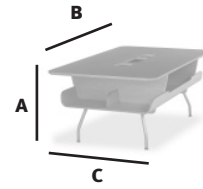

Designers: Cutter Hutton and Ayako Takase

General Dimensions

A height: 20.125 in.

B width: 47 in.

C depth: 31.5 in.

KOTATSU TABLE hermanmiller.com/intersectportfolio

- Serves as gathering point and collaborative surface in informal settings.
- Designed to be a center of work activity.
- Low height encourages movement and alternative postures.

mobile easel

foldaway table

idea exchange center

Celeste™ seating

telescoping screen