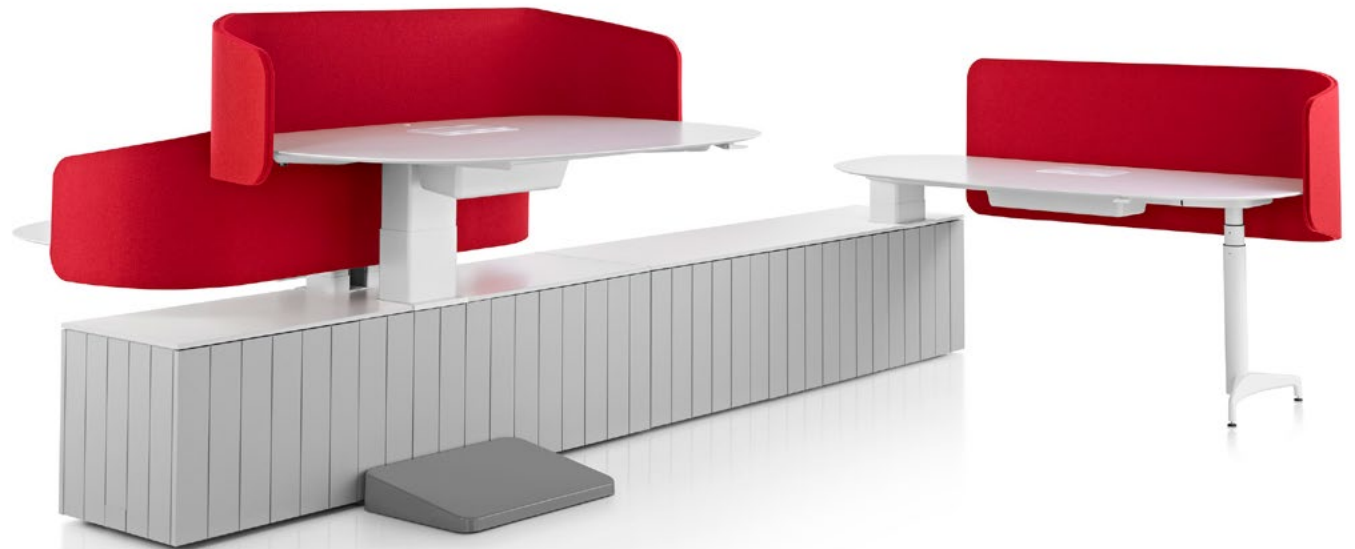

Locale®

Locale helps organizations utilize and manage open office plans with a system that enables people to seamlessly transition between working together and alone, and in seated or standing postures. By removing visual and physical obstacles and condensing the architectural scale of an open office plan into a tightly knit neighborhood, Locale helps people stay better connected to their work and each other.

Designers

Sam Hecht and Kim Colin

Benefits

- Invites collaboration, encouraging the improvisational nature of teamwork
- Provides an alternative to benching, with a unique aesthetic across a condensed floorplate
- Visual boundaries and functional landings can be created with storage elements

Warranty

12-year, 3-shift

hermanmiller.com/locale