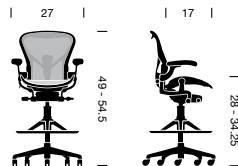

Warranty

12-year, 3-shift.

hermanmiller.com/aeron-stool

Stool with Low Cylinder

Stool with High Cylinder