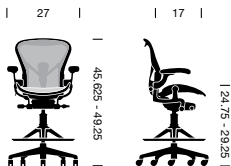

Warranty

12-year, 3-shift.

hermanmiller.com/aeron-stool

Stool with Low Cylinder

Stool with High Cylinder