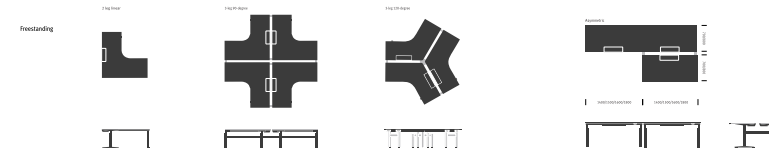

Combinations

Materials

[Click here](#) to see our complete materials offering for Ratio

Sustainability

[Click here](#) to learn how Ratio meets your environmental goals

More Information

For further information and resources for Ratio, please visit hermanmiller.com/ratio