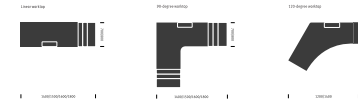

Warranty:

12 years.

Please visit hermanmiller.com/ratio for details.

Images

[View Image Library](#)

Key Features and Options

1. Legs

- + Choice of leg shape, rectangular or round
- + Universal leg height 610 to 1250 mm

2. Foot

- + Back-to-back foot connector for better aesthetics
- + Foot with castors to enhance flexibility

3. Worktop

- + Melamine and laminate finish with square edge 25mm

4. Screens

- + Frameless screen in both pinnable and tackable options

5. Cable Management

- + Wider cable tray with cutout for energy cable path
- + Hinge opening mechanism
- + Closed upper cable tray for better aesthetics

Statement of Line Overview

Configurations

Benching

Leg/Base