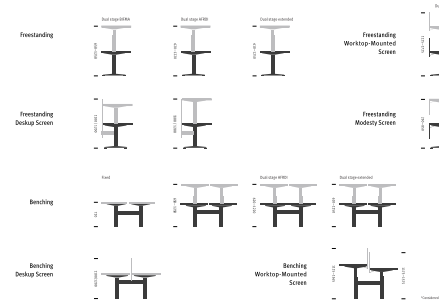

The assigned desk version of Ratio also comes with programmable pre-sets. Save your settings, and you're good to go. Ratio will adjust with ease to your perfect posture whenever you come back to it.

Plus have your say about where to place the controls for moving from sit to stand. They can be integrated into the desk surface or mounted on the front edge – take your pick.

2. Foot

- + Back-to-back foot connector for better aesthetics
- + Foot with castors to enhance flexibility

3. Worktop

- + Melamine and laminate finish with square edge 25mm

4. Screens

- + Frameless screen in both pinnable and tackable options

5. Cable Management

- + Wider cable tray with cutout for energy cable path
- + Hinge opening mechanism
- + Closed upper cable tray for better aesthetics

Statement of Line Overview

Configurations

Benching

Leg/Base