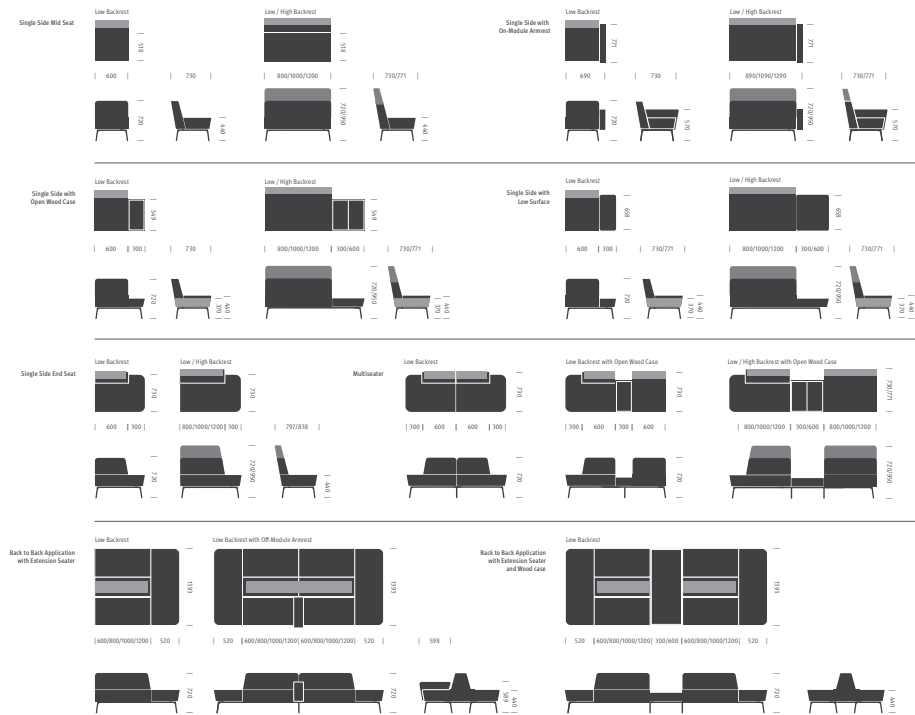

Statement of Line Overview