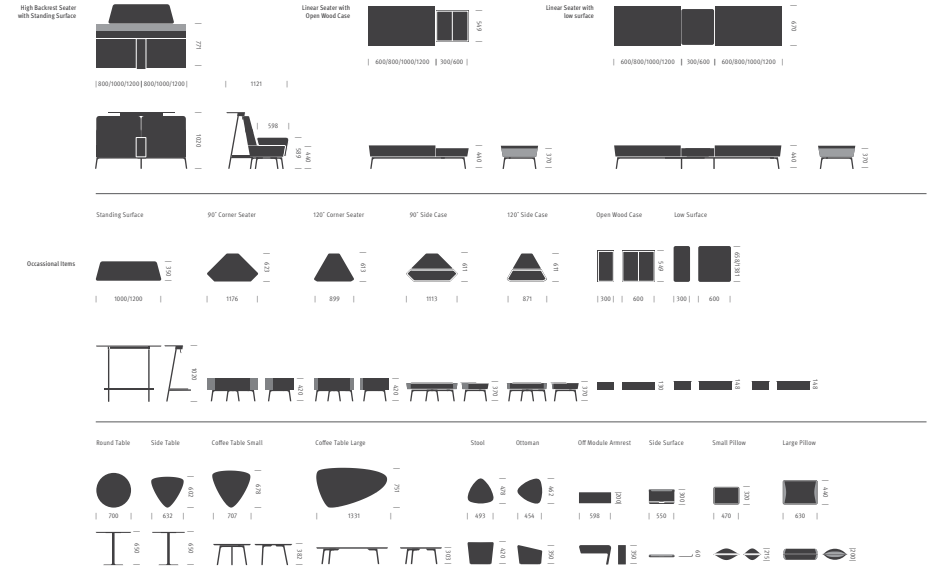

Statement of Line Overview

Materials

[Click here](#) to see our complete materials offering for Sabha Collaborative Seating

Sustainability

[Click here](#) to learn how Sabha Collaborative Seating meets your environmental goals

More Information

For further information and resources for Sabha Collaborative Seating, please visit hermanmiller.com/en_apc/sabha-collaborative-seating

© 2021 Herman Miller Asia Pacific. All rights reserved.