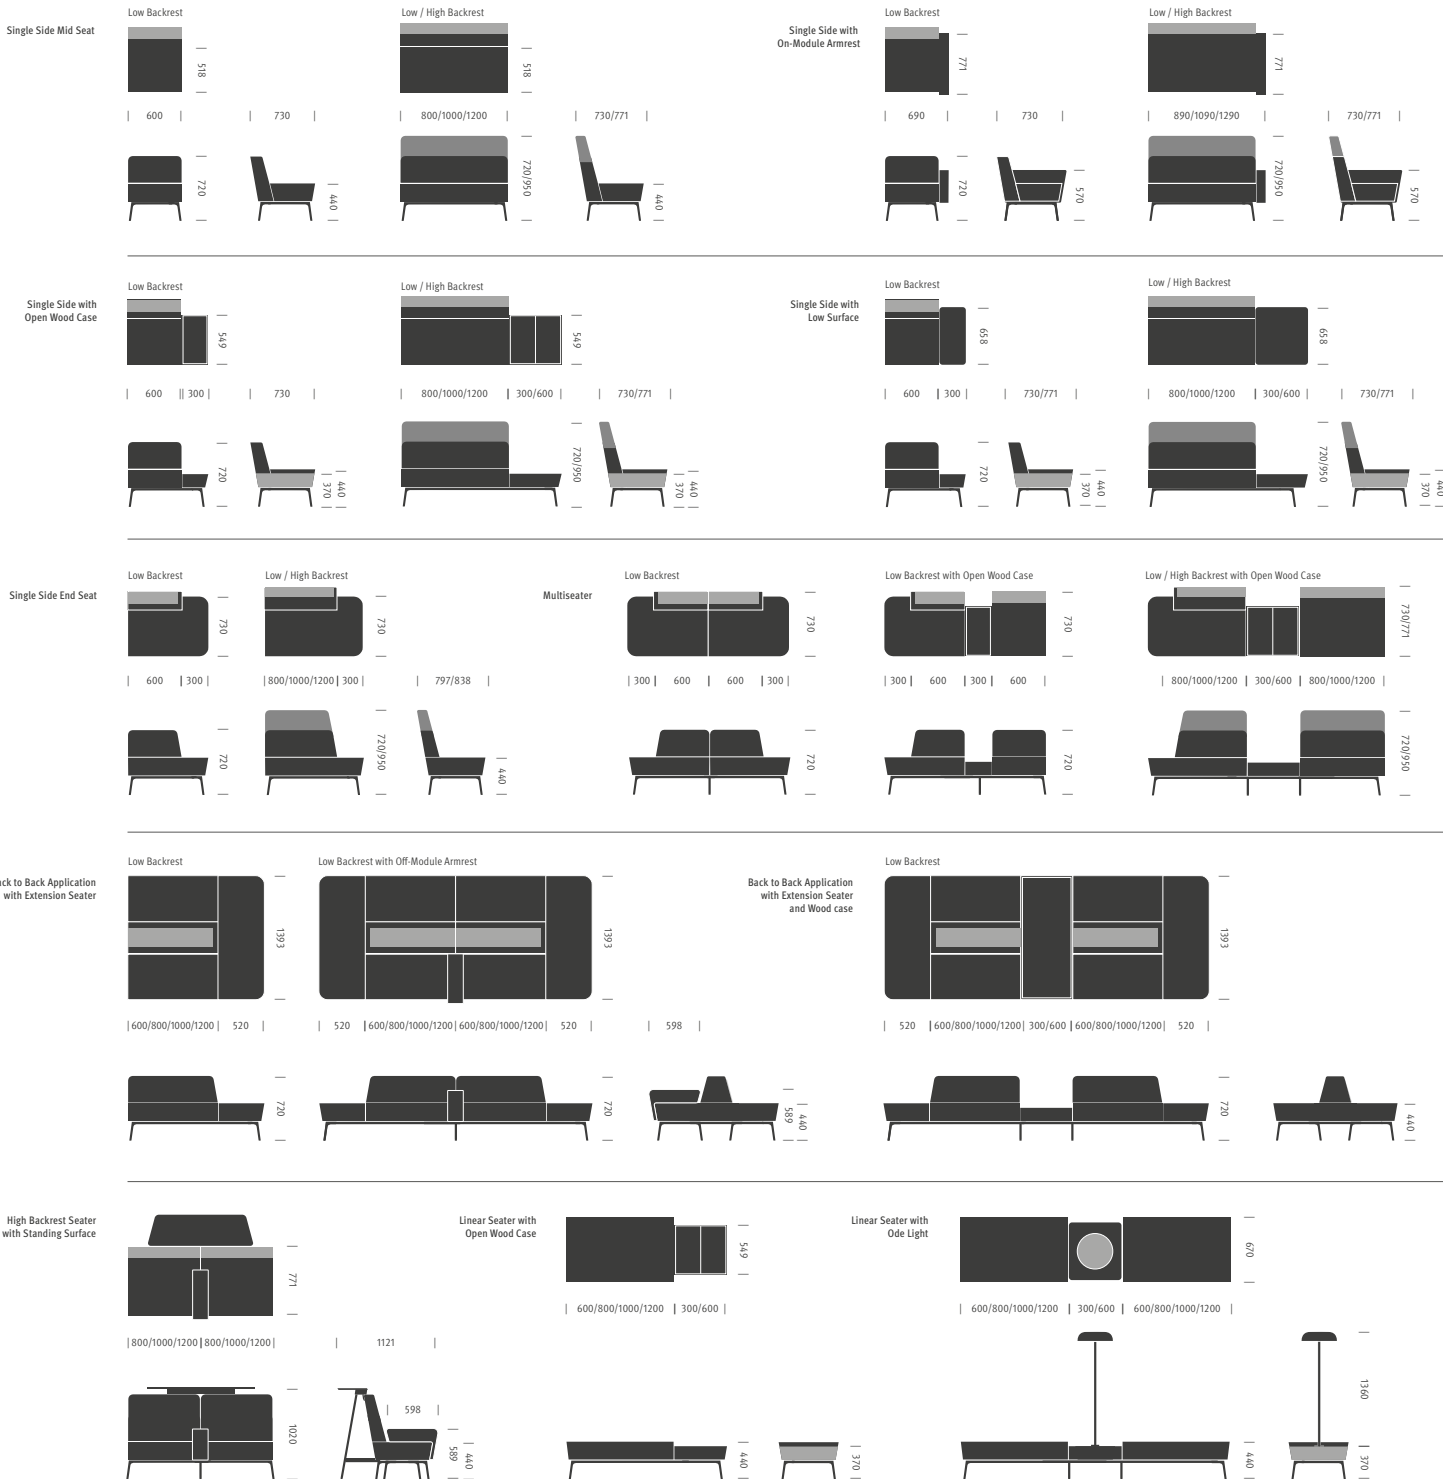

Sabha Collaborative Seating

Collaborate, Naturally

Sabha is the ultimate soft-seating system. Designed to be lightweight, low and open-platform. It can be configured in myriad ways. Benches, one-, two- and three-seater options, built-in surfaces and functional occasional items can come together to create the ideal counterbalance to personal workstations, thus supporting collaboration, naturally.

Modularity was a key consideration in the design for Sabha. The understructure frame is consistent across all products within the collection, enabling the same platform “to connect with all the soft and wood elements on top via clamps, which can be easily tightened and untightened” for easy installation and dismantling.

www.hermanmiller.com/asia

HermanMiller

Sabha Collaborative Seating™

Statement of Line

Remarks: All dimensions are in millimeters. The measurement of the above may not indicate an exact match, some variance may occur on the actual product.

HermanMiller

Sabha Collaborative Seating™

Statement of Line

Remarks: All dimensions are in millimeters. The measurement of the above may not indicate an exact match, some variance may occur on the actual product.