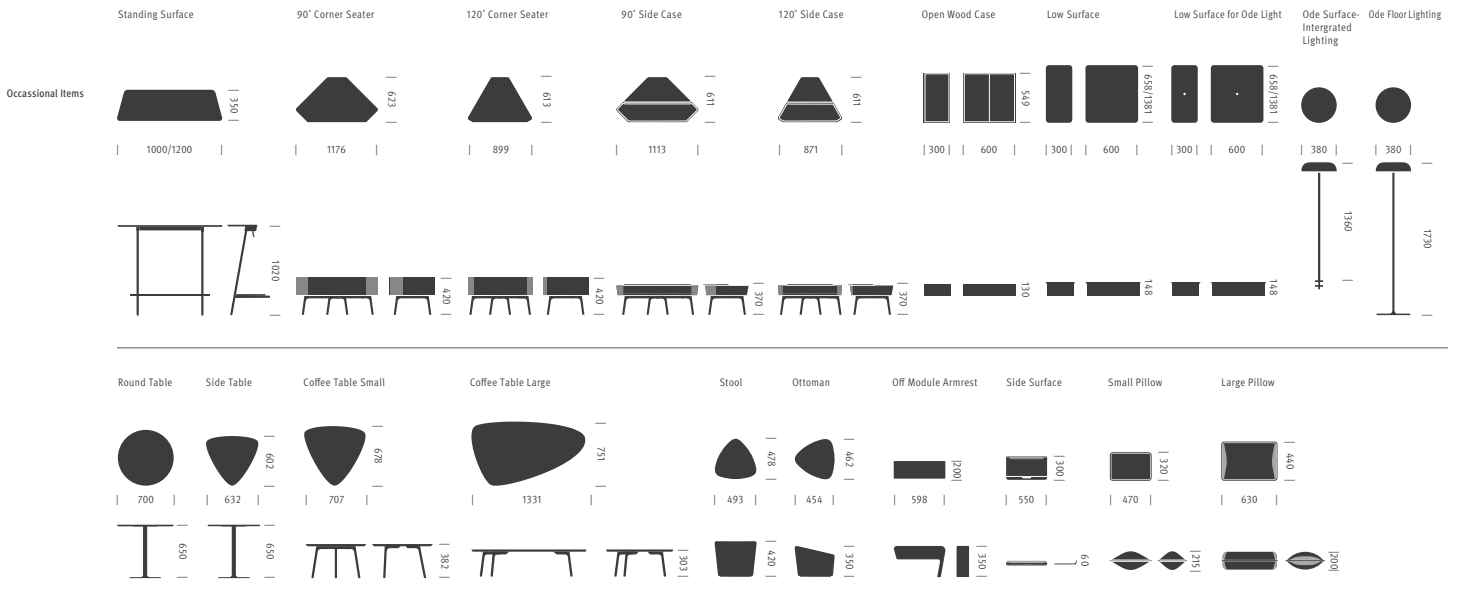

Sabha Collaborative Seating

Collaborate, Naturally

Sabha is the ultimate soft-seating system. Designed to be lightweight, low and open-platform. It can be configured in myriad ways. Benches, one-, two- and three-seater options, built-in surfaces and functional occasional items can come together to create the ideal counterbalance to personal workstations, thus supporting collaboration, naturally.

Modularity was a key consideration in the design for Sabha. The understructure frame is consistent across all products within the collection, enabling the same platform “to connect with all the soft and wood elements on top via clamps, which can be easily tightened and untightened” for easy installation and dismantling.

www.hermanmiller.com/asia

HermanMiller

Sabha Collaborative Seating™

Statement of Line

Remarks: All dimensions are in millimeters. The measurement of the above may not indicate an exact match, some variance may occur on the actual product.

HermanMiller

Sabha Collaborative Seating™

Statement of Line

Remarks: All dimensions are in millimeters. The measurement of the above may not indicate an exact match, some variance may occur on the actual product.