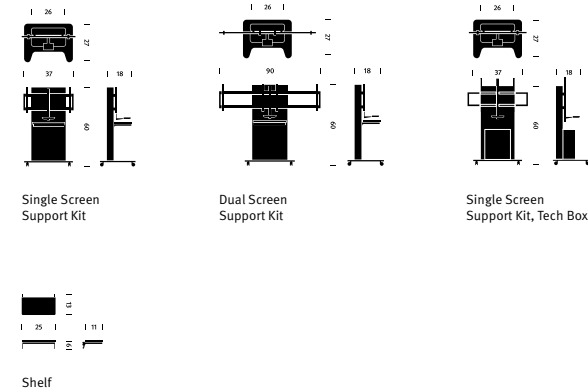

Warranty

12-year

hermanmiller.com/av-vc-one

Key Features

- Universal Mounts**
 With universal camera and codec mounts, your investment will have a long life even as the connected technology gets updated and replaced.
- Versatile and Expandable Media Displays**
 The cost-effective setup accommodates up to two monitors with a camera on a mobile cart. It supports remote conferencing, presentations, and collaborative review, or displays and signage.
- Flexible Design**
 AV/VC One can hold one screen up to 80 inches or two screens up to 65 inches each, in either vertical or horizontal positions. An adjustable camera mount lets you choose the best position for the application. Casters allow you to move it quickly and easily.
- Media Storage**
 With high-capacity media storage capability, AV/VC One conveniently houses a range of technology elements, including a 19-inch rack mount to support a variety of demanding AV or VC applications.
- Locking Hardware**
 Locking hardware protects your digital equipment, and a safety-load support keeps large, heavy screens up to 132 pounds (or two screens totaling up to 265 pounds) securely mounted.

Statement of Line

Images

[View image library.](#)

Details

Monitor Size

Single Monitor 55"-80"
 Double Monitor 55"-65"

Monitor Weight

Single Monitor Max Weight 198 lbs
 Double Monitor Max Weight 132 lbs Per Monitor