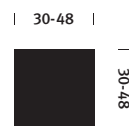

Designed with an architect's focus on stability, and an artist's eye for proportion, Eames Tables continue to be as relevant as they were at their introduction in 1964. Graceful and versatile, Eames Tables offer a choice of sizes, top shapes and materials, bases, and multiple power options. However they're configured and wherever they're used, they bear the signature Eames mark of beauty and utility in design.

Eames Low Conference Table Oval

Eames Low Conference Table Rectangle

Eames Low Conference Table Round

Eames Low Conference Table Square