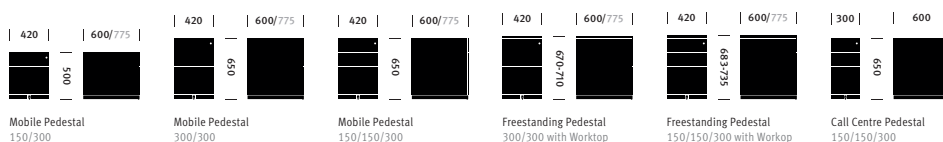

HermanMiller

Buddy Mobile Pedestal

Buddy is an adaptable pedestal, suitable for most configurations. A great companion, aligning perfectly within any Herman Miller desking ranges, with matching work surface finishes in melamine and veneer.

Key Features

- Strong 'vertical wrap' welded steel carcass.
- Distinct handle aesthetic.
- Counterweight included for stability.
- Optional worktop in steel, melamine and veneer.
- Lock position in the top drawer.
- Drawer interlock means only one drawer can be opened at the time.
- 100% extension file drawers.
- Castor based mobile and can also be used in static option.
- Optional pen-tray which can be used either horizontally or vertically.

Finishes

- Chalk White X1
- Folkstone Grey 8Q
- Metallic Silver MS
- Thorium Grey 71
- Graphite G1

Please visit hermanmiller.com for the most current material offering for Buddy including worktop finishes.

Capacity (maximum weight supported)

- Stationery drawer – 14 kg
- Filing drawer – 28 kg
- Top – 127 kg

Filing

A4 suspension filing

No Assembly Required

Accessories

- Pencil tray (RBK950)
- A4 letter tray (MM-LTA4P) quantity 4 or 6
- A4 letter divider (MM-SDDA4P1) quantity 1
- A4 compressor plate (MM-CPA4P5) quantity 5
- A7 depth divider (MM-MSDD7PA) quantity 4

Warranty

All Buddy Pedestals come with a 10 year warranty. Please visit hermanmiller.com/warranty-terms for details.