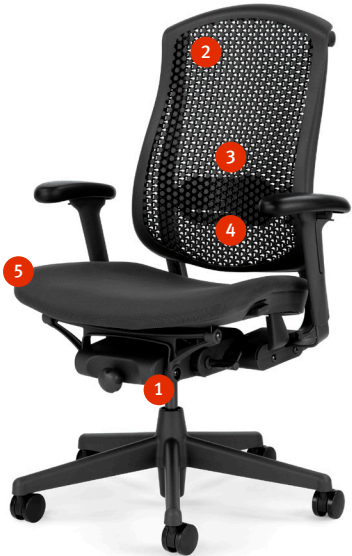

Designer

Jerome Caruso

Benefits

- Performs in demanding environments where durability and cleanability are important.
- Easily accommodates people of all shapes and sizes.
- Cellular Suspension conforms to your unique shape, supporting and aerating your back.

Warranty

12-year, 3-shift

hermanmiller.com/celle

Key Features

1. **Harmonic™ 2 Tilt**
The tilt enables natural, balanced movement through a range of postures.
2. **Cellular Suspension™**
Interconnecting loops form a “flex map” that conforms to your unique shape while you move (available in the seat and back).
3. **PostureFit®**
PostureFit supports your spine at its lowest point, the sacrum, and reinforces your pelvis, preventing slouching and fatigue while you sit.
4. **Optional Height-Adjustable Lumbar Support**
The height-adjustable lumbar support provides an added level of spinal support and comfort for the lumbar region.
5. **Contoured Seat Pad**
The seat pad incorporates a blend of injection molding and foam to provide seamless, long-term comfort for people of all shapes and sizes.

Specs

Family	
Work Chair	
Overview	
Maximum User Weight	159 kg
Seat/Back Material	
Cellular Suspension Seat/Back	Optional
Upholstered Seat/Cellular Suspension Back	Optional
Back Support	
PostureFit Sacral Support	Standard
Adjustable Lumbar Support	Optional
Seat Height	
Extended Height Range	419 - 540 mm

Seat Depth	
Fixed	394 mm
Adjustable	394 - 457 mm

Tilt Options	
Standard Tilt	
Tilt Limiter	
Tilt Limiter with Seat Angle	

Arm Options	
No Arms	
Fixed Arms	
Adjustable Arms	

Statement of Line

Work Chair

More Information