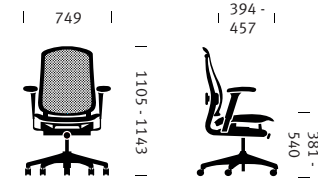

Specs

Family	
Work Chair	
Overview	
Maximum User Weight	159 kg
Seat/Back Material	
Cellular Suspension Seat/Back	Optional
Upholstered Seat/Cellular Suspension Back	Optional
Back Support	
PostureFit Sacral Support	Standard
Adjustable Lumbar Support	Optional
Seat Height	
Extended Height Range	419 - 540 mm

Seat Depth	
Fixed	394 mm
Adjustable	394 - 457 mm

Tilt Options	
Standard Tilt	
Tilt Limiter	
Tilt Limiter with Seat Angle	

Arm Options	
No Arms	
Fixed Arms	
Adjustable Arms	

Statement of Line

Work Chair

More Information