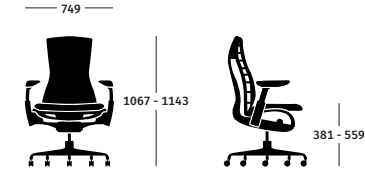

Statement of Line

Work Chair

More Information

For further information and resources for Embody Chairs, please visit hermanmiller.com

Specs

Family

Work Chair

Overview

Maximum User Weight 136kg

Back Support

PostureFit Sacral Support Standard
Lumbar Support Standard
Pixelated Support Standard

Seat Height

Extended Height Range 432 - 559 mm

Seat Depth

Adjustable* 381 - 457 mm

Tilt Options

Tilt Limiter

Arm Options

Fully Adjustable Arms