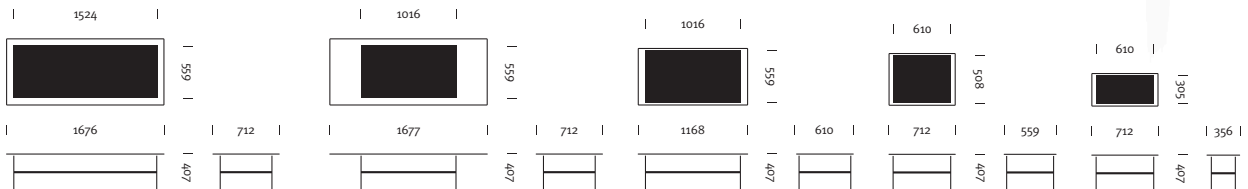

HermanMiller Collection

Layer Occasional Table with Shelf

Designer

BassamFellows for Geiger

Original Production Date

2017

Warranty

12 years

Scaled to complement sophisticated soft seating lines, glass topped Layer Tables feature secondary shelves in stone or wood visible through the tabletop. The collection's natural materials, soft curves, and subtle detailing evoke a sensuality common to other BassamFellows designs.

*Table is available without shelf