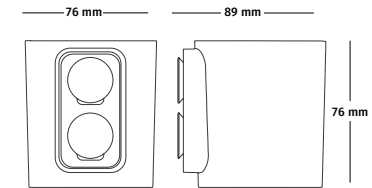

Statement of Line

OE1 Marker Cup

More Information

For further information and resources, please contact your Herman Miller sales representative.