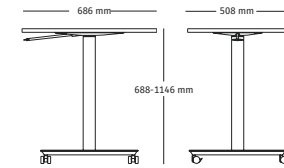

Statement of Line

Work Table

Sustainability

[Click here](#) to see how Passport Work Table meets your environmental goals.

Product Models

[Click here](#) to see product models for Passport Work Table.

More Information

For further information and resources, please contact your local sales representative.