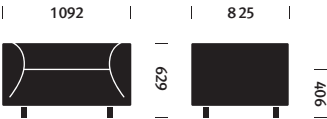

## Rolled Arm™ Sofa Group

**Designer**  
Ward Bennett

**Original Production Date**  
1970

A modern version of the classic chesterfield—Ward Bennett’s Rolled Arm Chair has universal appeal. Its generous, low-slung, architecturally scaled volumes and crisply mitered upholstery provide a graceful silhouette. The sofa is perched on recessed solid wood legs, produced in walnut or ash.