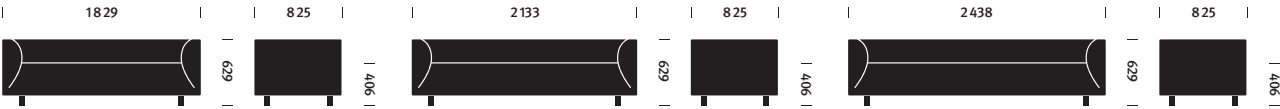

Rolled Arm Club Chair

Rolled ArmSofa