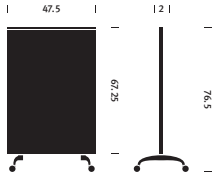

hermanmiller.com/exclave

Tear Drop Table

Guitar Pick Table

Small Mobile Cart

Large Mobile Cart

Wall Rails

Small Board
Eco, Tack, White

Large Board

Storage

Media Tile, Two Screen

Media Tile, One Screen

Board Clips

Board Bumpers

Marker & Eraser Kit

Flip Chart Hooks

Board Info Tabs