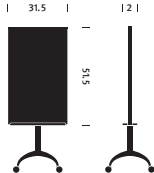

hermanmiller.com/exclave

Tear Drop Table

Guitar Pick Table

Small Mobile Cart

Large Mobile Cart

Wall Rails

Small Board
Eco, Tack, White

Large Board

Storage

Media Tile, Two Screen

Media Tile, One Screen

Board Clips

Board Bumpers

Marker & Eraser Kit

Flip Chart Hooks

Board Info Tabs