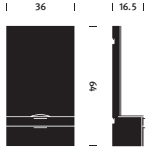

hermanmiller.com/exclave

Tear Drop Table

Guitar Pick Table

Small Mobile Cart

Large Mobile Cart

Wall Rails

Small Board
Eco, Tack, White

Large Board

Storage

Media Tile, Two Screen

Media Tile, One Screen

Board Clips

Board Bumpers

Marker & Eraser Kit

Flip Chart Hooks

Board Info Tabs