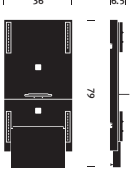

hermanmiller.com/exclave

Tear Drop Table

Guitar Pick Table

Small Mobile Cart

Large Mobile Cart

Wall Rails

Small Board
Eco, Tack, White

Large Board

Storage

Media Tile, Two Screen

Media Tile, One Screen

Board Clips

Board Bumpers

Marker & Eraser Kit

Flip Chart Hooks

Board Info Tabs