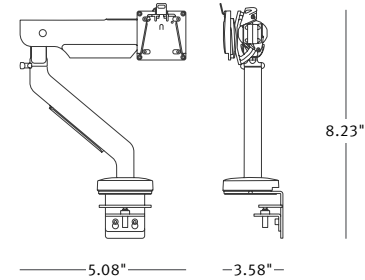

Warranty

12-year; 3-shift

hermanmiller.com/flo-x-single

Flo®X Single Monitor Arm

Key Features

- 1. Next generation D-ring tilt mechanism**
The mechanism, which delivers fingertip adjustability and easy-to-balance tilt, now accommodates larger screens and curved formats.
- 2. Dual-spring technology**
Dual-spring technology supports heavy and lighter large monitors, accommodating lighter-weight monitors.
- 3. Built-in cable management**
Trays on the upper and lower part of the arm secure cables, so they don't snag when you adjust the screens.

Statement of Line

3D Models

[View model library.](#)

Details

Vertical Adjustment	12.9"
Focal Adjustment	24.1"
Tilt Range	30 degrees upward, 10 degree downward
Monitor Weight	20 - 40 lbs
Number of Devices	1
Monitor Head	VESA-compliant