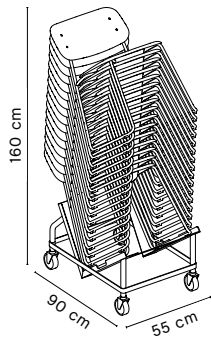

**DIMENSIONS WHEN STACKED ON TROLLEY | AAC**

AAC 08  
Max. 20 pcs.  
H160 x W62 x D93 cm

AAC 08 W. UPHOPLSTERY & AAC 09  
Max. 5 pcs.  
H95 x W62 x D93 cm

AAC 16  
Max. 12 pcs.  
H155 x W62 x D105 cm

AAC 16 W. UPHOPLSTERY & AAC 17  
Max. 6 pcs.  
H120 x W65 x D90 cm

AAC 18  
Max. 10 pcs.  
H140 x W65 x D105 cm

AAC 18 W. UPHOPLSTERY & AAC 19  
Max. 6 pcs.  
H120 x W65 x D90 cm

**DIMENSIONS WHEN STACKED ON TROLLEY | PETIT STANDARD**

PETIT STANDARD  
Max. 12 pcs.

**DIMENSIONS WHEN STACKED ON TROLLEY | SOFT EDGE**

**SOFT EDGE 40 & 45**  
Max. 20 pcs.  
H170 x W55 x D90 cm

**SOFT EDGE 40 & 45 W. UPHOLSTERY**  
Max. 6 pcs.  
H105 x W55 x D90 cm

**SOFT EDGE 41**  
Max. 6 pcs.  
H105 x W55 x D90 cm

**SOFT EDGE 50**  
Max. 15 pcs.  
H160 x W55 x D90 cm