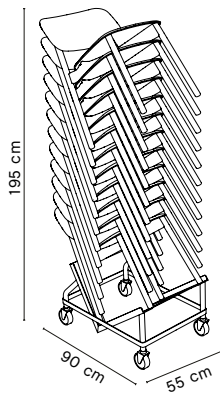

**DIMENSIONS WHEN STACKED ON TROLLEY | AAC**

AAC 08  
Max. 20 pcs.  
H160 x W62 x D93 cm

AAC 08 W. UPHOPLSTERY & AAC 09  
Max. 5 pcs.  
H95 x W62 x D93 cm

AAC 16  
Max. 12 pcs.  
H155 x W62 x D105 cm

AAC 16 W. UPHOPLSTERY & AAC 17  
Max. 6 pcs.  
H120 x W65 x D90 cm

AAC 18  
Max. 10 pcs.  
H140 x W65 x D105 cm

AAC 18 W. UPHOPLSTERY & AAC 19  
Max. 6 pcs.  
H120 x W65 x D90 cm

**DIMENSIONS WHEN STACKED ON TROLLEY | PETIT STANDARD**

PETIT STANDARD  
Max. 12 pcs.

**DIMENSIONS WHEN STACKED ON TROLLEY | SOFT EDGE**

**SOFT EDGE 40 & 45**  
Max. 20 pcs.  
H170 x W55 x D90 cm

**SOFT EDGE 40 & 45 W. UPHOLSTERY**  
Max. 6 pcs.  
H105 x W55 x D90 cm

**SOFT EDGE 41**  
Max. 6 pcs.  
H105 x W55 x D90 cm

**SOFT EDGE 50**  
Max. 15 pcs.  
H160 x W55 x D90 cm

**SOFT EDGE 50 W. UPHOLSTERY**  
Max. 6 pcs.  
H110 x W55 x D90 cm

**SOFT EDGE 51**  
Max. 6 pcs.  
H110 x W55 x D90 cm

**SOFT EDGE 60\***  
Max. 12 pcs.  
H195 x W55 x D90 cm

\*Stacking is not possible on Soft Edge 60 w. upholstery