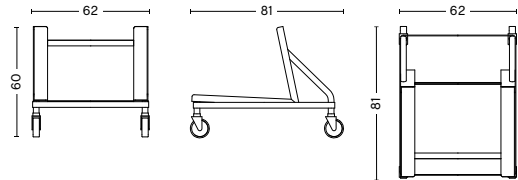

## CHAIR TROLLEY

DESIGN BY HAY, 2020

Designed to facilitate transportation and provide a functional storage solution for stacking multiple chairs, the Chair Trolley features a compact frame with wheels, which makes it easy to move around. The trolley can be used to stack a variety of different HAY chair designs, both with and without upholstery, with varying stacking heights depending on the selected model.

### DIMENSIONS

TROLLEY FOR AAC 08 & 09  
WIDTH 62 CM  
DEPTH 81 CM  
HEIGHT 53 CM

TROLLEY FOR AAC 16, 17, 18 & 19  
WIDTH 62 CM  
DEPTH 81 CM  
HEIGHT 60 CM

TROLLEY FOR SOFT EDGE 40, 41, 45, 50, 51 & 60  
WIDTH 55 CM  
DEPTH 81 CM  
HEIGHT 48 CM

**DIMENSIONS WHEN STACKED ON TROLLEY | AAC**

AAC 08  
Max. 20 pcs.  
H160 x W62 x D93 cm

AAC 08 W. UPHOPLSTERY & AAC 09  
Max. 5 pcs.  
H95 x W62 x D93 cm

AAC 16  
Max. 12 pcs.  
H155 x W62 x D105 cm

AAC 16 W. UPHOPLSTERY & AAC 17  
Max. 6 pcs.  
H120 x W65 x D90 cm

AAC 18  
Max. 10 pcs.  
H140 x W65 x D105 cm

AAC 18 W. UPHOPLSTERY & AAC 19  
Max. 6 pcs.  
H120 x W65 x D90 cm

**DIMENSIONS WHEN STACKED ON TROLLEY | PETIT STANDARD**

PETIT STANDARD  
Max. 12 pcs.

**DIMENSIONS WHEN STACKED ON TROLLEY | SOFT EDGE**