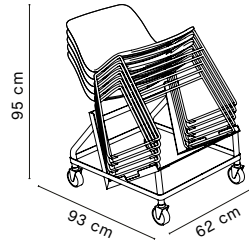

**STACKING | PETIT STANDARD**

NUMBER MODEL	MAX. 12 PCS.
PETIT STANDARD	●

**STACKING | SOFT EDGE**

<b>NUMBER</b> <b>MODEL</b>	<b>MAX. 6 PCS.</b>	<b>MAX. 12 PCS.</b>	<b>MAX. 15 PCS.</b>	<b>MAX. 20 PCS.</b>
SOFT EDGE 40				●
SOFT EDGE 40 W. UPHOLSTERY	●			
SOFT EDGE 41	●			
SOFT EDGE 45				●
SOFT EDGE 45 W. UPHOLSTERY	●			
SOFT EDGE 50			●	
SOFT EDGE 50 W. UPHOLSTERY	●			
SOFT EDGE 51	●			
SOFT EDGE 60		●		

**DIMENSIONS WHEN STACKED ON TROLLEY | AAC**

AAC 08  
Max. 20 pcs.  
H160 x W62 x D93 cm

AAC 08 W. UPHOPLSTERY & AAC 09  
Max. 5 pcs.  
H95 x W62 x D93 cm

AAC 16  
Max. 12 pcs.  
H155 x W62 x D105 cm

AAC 16 W. UPHOPLSTERY & AAC 17  
Max. 6 pcs.  
H120 x W65 x D90 cm

AAC 18  
Max. 10 pcs.  
H140 x W65 x D105 cm

AAC 18 W. UPHOPLSTERY & AAC 19  
Max. 6 pcs.  
H120 x W65 x D90 cm

**DIMENSIONS WHEN STACKED ON TROLLEY | PETIT STANDARD**

PETIT STANDARD  
Max. 12 pcs.

**DIMENSIONS WHEN STACKED ON TROLLEY | SOFT EDGE**