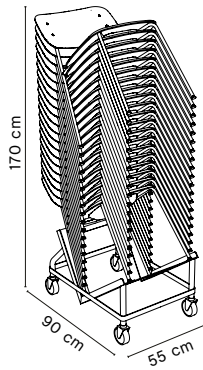

**DIMENSIONS WHEN STACKED ON TROLLEY | AAC**

AAC 08  
Max. 20 pcs.  
H160 x W62 x D93 cm

AAC 08 W. UPHOPLSTERY & AAC 09  
Max. 5 pcs.  
H95 x W62 x D93 cm

AAC 16  
Max. 12 pcs.  
H155 x W62 x D105 cm

AAC 16 W. UPHOPLSTERY & AAC 17  
Max. 6 pcs.  
H120 x W65 x D90 cm

AAC 18  
Max. 10 pcs.  
H140 x W65 x D105 cm

AAC 18 W. UPHOPLSTERY & AAC 19  
Max. 6 pcs.  
H120 x W65 x D90 cm

**DIMENSIONS WHEN STACKED ON TROLLEY | PETIT STANDARD**

PETIT STANDARD  
Max. 12 pcs.

**DIMENSIONS WHEN STACKED ON TROLLEY | SOFT EDGE**