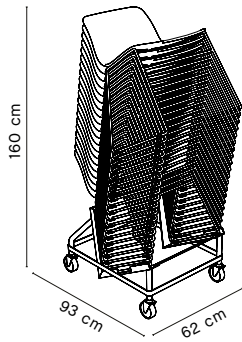

#### WHEEL

2 pcs. front wheel. 2 pcs. back wheel with brake.

### COLOR & FINISH

Please note that the color codes are indicative.

BLACK  
POWDER COATED  
STEEL

**STACKING | AAC**

NUMBER MODEL	MAX. 5 PCS.	MAX. 6 PCS.	MAX. 10 PCS.	MAX. 12 PCS.	MAX. 20 PCS.
AAC 08					●
AAC 08 W. UPHOLSTERY	●				
AAC 09	●				
AAC 16				●	
AAC 16 W. UPHOLSTERY		●			
AAC 17		●			
AAC 18			●		
AAC 18 W. UPHOLSTERY	●				
AAC 19	●				

**STACKING | PETIT STANDARD**

NUMBER MODEL	MAX. 12 PCS.
PETIT STANDARD	●

**STACKING | SOFT EDGE**

<b>NUMBER</b> <b>MODEL</b>	<b>MAX. 6 PCS.</b>	<b>MAX. 12 PCS.</b>	<b>MAX. 15 PCS.</b>	<b>MAX. 20 PCS.</b>
SOFT EDGE 40				●
SOFT EDGE 40 W. UPHOLSTERY	●			
SOFT EDGE 41	●			
SOFT EDGE 45				●
SOFT EDGE 45 W. UPHOLSTERY	●			
SOFT EDGE 50			●	
SOFT EDGE 50 W. UPHOLSTERY	●			
SOFT EDGE 51	●			
SOFT EDGE 60		●		

**DIMENSIONS WHEN STACKED ON TROLLEY | AAC**

AAC 08  
Max. 20 pcs.  
H160 x W62 x D93 cm

AAC 08 W. UPHOPLSTERY & AAC 09  
Max. 5 pcs.  
H95 x W62 x D93 cm

AAC 16  
Max. 12 pcs.  
H155 x W62 x D105 cm

AAC 16 W. UPHOPLSTERY & AAC 17  
Max. 6 pcs.  
H120 x W65 x D90 cm