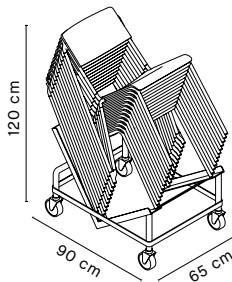

**DIMENSIONS WHEN STACKED ON TROLLEY | AAC**

AAC 08  
Max. 20 pcs.  
H160 x W62 x D93 cm

AAC 08 W. UPHOPLSTERY & AAC 09  
Max. 5 pcs.  
H95 x W62 x D93 cm

AAC 16  
Max. 12 pcs.  
H155 x W62 x D105 cm

AAC 16 W. UPHOPLSTERY & AAC 17  
Max. 6 pcs.  
H120 x W65 x D90 cm

AAC 18  
Max. 10 pcs.  
H140 x W65 x D105 cm

AAC 18 W. UPHOPLSTERY & AAC 19  
Max. 6 pcs.  
H120 x W65 x D90 cm

**DIMENSIONS WHEN STACKED ON TROLLEY | PETIT STANDARD**

PETIT STANDARD  
Max. 12 pcs.

**DIMENSIONS WHEN STACKED ON TROLLEY | SOFT EDGE**