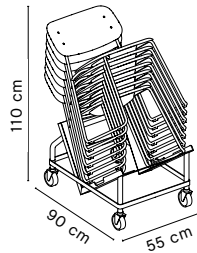

**DIMENSIONS WHEN STACKED ON TROLLEY | AAC**

AAC 08  
Max. 20 pcs.  
H160 x W62 x D93 cm

AAC 08 W. UPHOPLSTERY & AAC 09  
Max. 5 pcs.  
H95 x W62 x D93 cm

AAC 16  
Max. 12 pcs.  
H155 x W62 x D105 cm

AAC 16 W. UPHOPLSTERY & AAC 17  
Max. 6 pcs.  
H120 x W65 x D90 cm

AAC 18  
Max. 10 pcs.  
H140 x W65 x D105 cm

AAC 18 W. UPHOPLSTERY & AAC 19  
Max. 6 pcs.  
H120 x W65 x D90 cm

**DIMENSIONS WHEN STACKED ON TROLLEY | PETIT STANDARD**

PETIT STANDARD  
Max. 12 pcs.

**DIMENSIONS WHEN STACKED ON TROLLEY | SOFT EDGE**

**SOFT EDGE 40 & 45**  
Max. 20 pcs.  
H170 x W55 x D90 cm

**SOFT EDGE 40 & 45 W. UPHOLSTERY**  
Max. 6 pcs.  
H105 x W55 x D90 cm

**SOFT EDGE 41**  
Max. 6 pcs.  
H105 x W55 x D90 cm

**SOFT EDGE 50**  
Max. 15 pcs.  
H160 x W55 x D90 cm

**SOFT EDGE 50 W. UPHOLSTERY**  
Max. 6 pcs.  
H110 x W55 x D90 cm

**SOFT EDGE 51**  
Max. 6 pcs.  
H110 x W55 x D90 cm

**SOFT EDGE 60\***  
Max. 12 pcs.  
H195 x W55 x D90 cm

\*Stacking is not possible on Soft Edge 60 w. upholstery