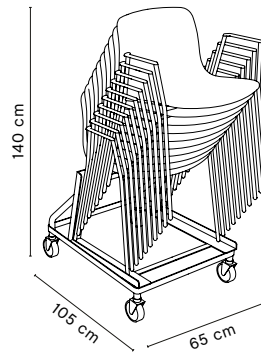

**DIMENSIONS WHEN STACKED ON TROLLEY | AAC**

AAC 08  
Max. 20 pcs.  
H160 x W62 x D93 cm

AAC 08 W. UPHOPLSTERY & AAC 09  
Max. 5 pcs.  
H95 x W62 x D93 cm

AAC 16  
Max. 12 pcs.  
H155 x W62 x D105 cm

AAC 16 W. UPHOPLSTERY & AAC 17  
Max. 6 pcs.  
H120 x W65 x D90 cm

AAC 18  
Max. 10 pcs.  
H140 x W65 x D105 cm

AAC 18 W. UPHOPLSTERY & AAC 19  
Max. 6 pcs.  
H120 x W65 x D90 cm

**DIMENSIONS WHEN STACKED ON TROLLEY | PETIT STANDARD**

PETIT STANDARD  
Max. 12 pcs.

**DIMENSIONS WHEN STACKED ON TROLLEY | SOFT EDGE**