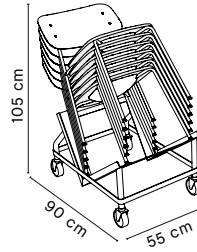

SOFT EDGE 40 & 45 W. UPHOLSTERY
Max. 6 pcs.
H105 x W55 x D90 cm