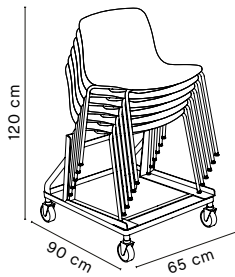

**DIMENSIONS WHEN STACKED ON TROLLEY | AAC**

AAC 08  
Max. 20 pcs.  
H160 x W62 x D93 cm

AAC 08 W. UPHOPLSTERY & AAC 09  
Max. 5 pcs.  
H95 x W62 x D93 cm

AAC 16  
Max. 12 pcs.  
H155 x W62 x D105 cm

AAC 16 W. UPHOPLSTERY & AAC 17  
Max. 6 pcs.  
H120 x W65 x D90 cm

AAC 18  
Max. 10 pcs.  
H140 x W65 x D105 cm

AAC 18 W. UPHOPLSTERY & AAC 19  
Max. 6 pcs.  
H120 x W65 x D90 cm

**DIMENSIONS WHEN STACKED ON TROLLEY | PETIT STANDARD**

PETIT STANDARD  
Max. 12 pcs.

**DIMENSIONS WHEN STACKED ON TROLLEY | SOFT EDGE**