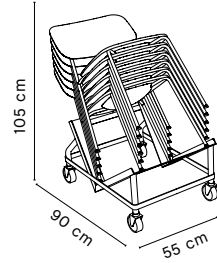

SOFT EDGE 41
Max. 6 pcs.
H105 x W55 x D90 cm