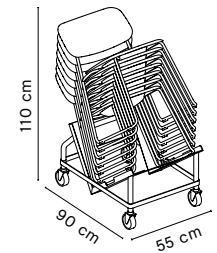

**DIMENSIONS WHEN STACKED ON TROLLEY | AAC**

AAC 08  
Max. 20 pcs.  
H160 x W62 x D93 cm

AAC 08 W. UPHOPLSTERY & AAC 09  
Max. 5 pcs.  
H95 x W62 x D93 cm

AAC 16  
Max. 12 pcs.  
H155 x W62 x D105 cm

AAC 16 W. UPHOPLSTERY & AAC 17  
Max. 6 pcs.  
H120 x W65 x D90 cm

AAC 18  
Max. 10 pcs.  
H140 x W65 x D105 cm

AAC 18 W. UPHOPLSTERY & AAC 19  
Max. 6 pcs.  
H120 x W65 x D90 cm

**DIMENSIONS WHEN STACKED ON TROLLEY | PETIT STANDARD**

PETIT STANDARD  
Max. 12 pcs.

**DIMENSIONS WHEN STACKED ON TROLLEY | SOFT EDGE**

**SOFT EDGE 40 & 45**  
Max. 20 pcs.  
H170 x W55 x D90 cm

**SOFT EDGE 40 & 45 W. UPHOLSTERY**  
Max. 6 pcs.  
H105 x W55 x D90 cm

**SOFT EDGE 41**  
Max. 6 pcs.  
H105 x W55 x D90 cm

**SOFT EDGE 50**  
Max. 15 pcs.  
H160 x W55 x D90 cm

**SOFT EDGE 50 W. UPHOLSTERY**  
Max. 6 pcs.  
H110 x W55 x D90 cm

**SOFT EDGE 51**  
Max. 6 pcs.  
H110 x W55 x D90 cm

**SOFT EDGE 60\***  
Max. 12 pcs.  
H195 x W55 x D90 cm

\*Stacking is not possible on Soft Edge 60 w. upholstery