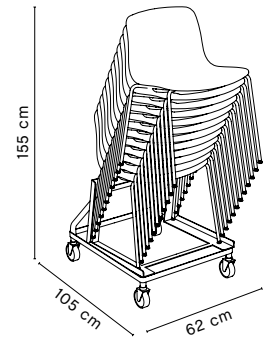

**STACKING | PETIT STANDARD**

NUMBER MODEL	MAX. 12 PCS.
PETIT STANDARD	●

**STACKING | SOFT EDGE**

<b>NUMBER</b> <b>MODEL</b>	<b>MAX. 6 PCS.</b>	<b>MAX. 12 PCS.</b>	<b>MAX. 15 PCS.</b>	<b>MAX. 20 PCS.</b>
SOFT EDGE 40				●
SOFT EDGE 40 W. UPHOLSTERY	●			
SOFT EDGE 41	●			
SOFT EDGE 45				●
SOFT EDGE 45 W. UPHOLSTERY	●			
SOFT EDGE 50			●	
SOFT EDGE 50 W. UPHOLSTERY	●			
SOFT EDGE 51	●			
SOFT EDGE 60		●		

**DIMENSIONS WHEN STACKED ON TROLLEY | AAC**

AAC 08  
Max. 20 pcs.  
H160 x W62 x D93 cm

AAC 08 W. UPHOPLSTERY & AAC 09  
Max. 5 pcs.  
H95 x W62 x D93 cm

AAC 16  
Max. 12 pcs.  
H155 x W62 x D105 cm

AAC 16 W. UPHOPLSTERY & AAC 17  
Max. 6 pcs.  
H120 x W65 x D90 cm

AAC 18  
Max. 10 pcs.  
H140 x W65 x D105 cm

AAC 18 W. UPHOPLSTERY & AAC 19  
Max. 6 pcs.  
H120 x W65 x D90 cm

**DIMENSIONS WHEN STACKED ON TROLLEY | PETIT STANDARD**

PETIT STANDARD  
Max. 12 pcs.

**DIMENSIONS WHEN STACKED ON TROLLEY | SOFT EDGE**