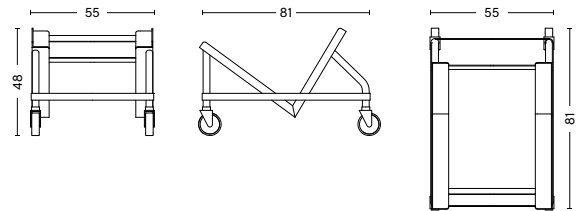

## CHAIR TROLLEY

DESIGN BY HAY, 2020

Designed to facilitate transportation and provide a functional storage solution for stacking multiple chairs, the Chair Trolley features a compact frame with wheels, which makes it easy to move around. The trolley can be used to stack a variety of different HAY chair designs, both with and without upholstery, with varying stacking heights depending on the selected model.

### DIMENSIONS

TROLLEY FOR AAC 08 & 09  
WIDTH 62 CM  
DEPTH 81 CM  
HEIGHT 53 CM

TROLLEY FOR AAC 16, 17, 18 & 19  
WIDTH 62 CM  
DEPTH 81 CM  
HEIGHT 60 CM

TROLLEY FOR SOFT EDGE 40, 41, 45, 50, 51 & 60  
WIDTH 55 CM  
DEPTH 81 CM  
HEIGHT 48 CM

TROLLEY FOR PETIT STANDARD  
WIDTH 78 CM  
DEPTH 55 CM  
HEIGHT 57 CM

**DIMENSIONS WHEN STACKED ON TROLLEY | AAC**

AAC 08  
Max. 20 pcs.  
H160 x W62 x D93 cm

AAC 08 W. UPHOPLSTERY & AAC 09  
Max. 5 pcs.  
H95 x W62 x D93 cm

AAC 16  
Max. 12 pcs.  
H155 x W62 x D105 cm

AAC 16 W. UPHOPLSTERY & AAC 17  
Max. 6 pcs.  
H120 x W65 x D90 cm