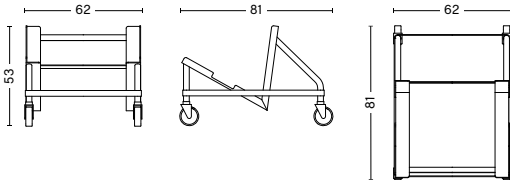

## CHAIR TROLLEY

DESIGN BY HAY, 2020

Designed to facilitate transportation and provide a functional storage solution for stacking multiple chairs, the Chair Trolley features a compact frame with wheels, which makes it easy to move around. The trolley can be used to stack a variety of different HAY chair designs, both with and without upholstery, with varying stacking heights depending on the selected model.

### DIMENSIONS

TROLLEY FOR AAC 08 & 09  
WIDTH 62 CM  
DEPTH 81 CM  
HEIGHT 53 CM

TROLLEY FOR AAC 16, 17, 18 & 19  
WIDTH 62 CM  
DEPTH 81 CM  
HEIGHT 60 CM

TROLLEY FOR SOFT EDGE 40, 41, 45, 50, 51 & 60  
WIDTH 55 CM  
DEPTH 81 CM  
HEIGHT 48 CM

**DIMENSIONS WHEN STACKED ON TROLLEY | AAC**

AAC 08  
Max. 20 pcs.  
H160 x W62 x D93 cm

AAC 08 W. UPHOPLSTERY & AAC 09  
Max. 5 pcs.  
H95 x W62 x D93 cm

AAC 16  
Max. 12 pcs.  
H155 x W62 x D105 cm

AAC 16 W. UPHOPLSTERY & AAC 17  
Max. 6 pcs.  
H120 x W65 x D90 cm

AAC 18  
Max. 10 pcs.  
H140 x W65 x D105 cm

AAC 18 W. UPHOPLSTERY & AAC 19  
Max. 6 pcs.  
H120 x W65 x D90 cm

**DIMENSIONS WHEN STACKED ON TROLLEY | PETIT STANDARD**

PETIT STANDARD  
Max. 12 pcs.

**DIMENSIONS WHEN STACKED ON TROLLEY | SOFT EDGE**