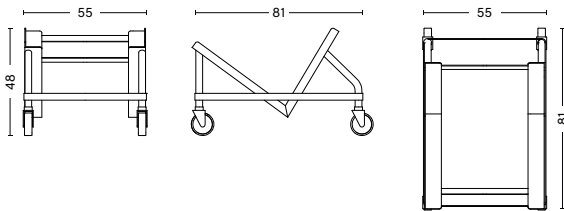

## CHAIR TROLLEY

DESIGN BY HAY, 2020

Designed to facilitate transportation and provide a functional storage solution for stacking multiple chairs, the Chair Trolley features a compact frame with wheels, which makes it easy to move around. The trolley can be used to stack a variety of different HAY chair designs, both with and without upholstery, with varying stacking heights depending on the selected model.

### DIMENSIONS

TROLLEY FOR AAC 08 & 09  
WIDTH 62 CM  
DEPTH 81 CM  
HEIGHT 53 CM

TROLLEY FOR AAC 16, 17, 18 & 19  
WIDTH 62 CM  
DEPTH 81 CM  
HEIGHT 60 CM

TROLLEY FOR SOFT EDGE 40, 41, 45, 50, 51 & 60  
WIDTH 55 CM  
DEPTH 81 CM  
HEIGHT 48 CM

**DIMENSIONS WHEN STACKED ON TROLLEY | AAC**

AAC 08  
Max. 20 pcs.  
H160 x W62 x D93 cm

AAC 08 W. UPHOPLSTERY & AAC 09  
Max. 5 pcs.  
H95 x W62 x D93 cm

AAC 16  
Max. 12 pcs.  
H155 x W62 x D105 cm

AAC 16 W. UPHOPLSTERY & AAC 17  
Max. 6 pcs.  
H120 x W65 x D90 cm