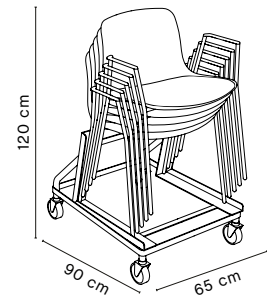

**DIMENSIONS WHEN STACKED ON TROLLEY | AAC**

AAC 08  
Max. 20 pcs.  
H160 x W62 x D93 cm

AAC 08 W. UPHOPLSTERY & AAC 09  
Max. 5 pcs.  
H95 x W62 x D93 cm

AAC 16  
Max. 12 pcs.  
H155 x W62 x D105 cm

AAC 16 W. UPHOPLSTERY & AAC 17  
Max. 6 pcs.  
H120 x W65 x D90 cm

AAC 18  
Max. 10 pcs.  
H140 x W65 x D105 cm

AAC 18 W. UPHOPLSTERY & AAC 19  
Max. 6 pcs.  
H120 x W65 x D90 cm

**DIMENSIONS WHEN STACKED ON TROLLEY | PETIT STANDARD**

PETIT STANDARD  
Max. 12 pcs.

**DIMENSIONS WHEN STACKED ON TROLLEY | SOFT EDGE**