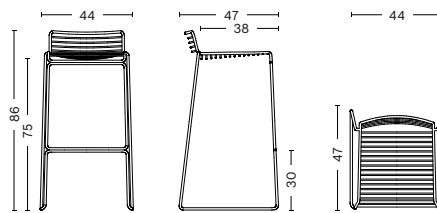

HEE BAR STOOL

PRODUCT FACT SHEET

HEE BAR STOOL

DESIGN BY HEE WELLING, 2005

The absence of superfluous details in the Hee Bar Stool seems even more pronounced by its height and the presence of long slender legs. The ultimate in elemental design, this versatile bar/counter stool has a simple, uncluttered expression with excellent stability. Stackable and weather-proof, the Hee Bar Stool can be used in outdoor surroundings, as well as inside restaurants, bars and in the home.

HIGHLIGHTS

- Part of a multi-functional family of chairs, lounges and stools in a variability of colors.
- The Hee collection features a weatherproof outdoor powder coating.
- The bar stools can be linked together in rows for conference use.
- Stackable on floor up to 10 pcs.
- Suitable for a wide variety of private and public environments.
- Qualified for contract use.

DIMENSIONS

HEE BAR STOOL LOW

WIDTH 43 CM | 16.93"
DEPTH 45 CM | 17.72"
HEIGHT 76 CM | 29.92"
SEAT HEIGHT 65 CM | 25.59"
SEAT WIDTH 38 CM | 14.96"

HEE BAR STOOL HIGH

WIDTH 43 CM | 16.93"
DEPTH 45 CM | 17.72"
HEIGHT 76 CM | 29.92"
SEAT HEIGHT 75 CM | 29.53"
SEAT WIDTH 38 CM | 14.96"