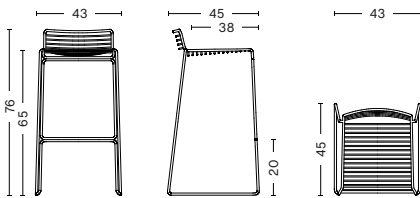

HEE BAR STOOL

PRODUCT FACT SHEET

HEE BAR STOOL

DESIGN BY HEE WELLING, 2005

The absence of superfluous details in the Hee Bar Stool seems even more pronounced by its height and the presence of long slender legs. The ultimate in elemental design, this versatile bar/counter stool has a simple, uncluttered expression with excellent stability. Stackable and weather-proof, the Hee Bar Stool can be used in outdoor surroundings, as well as inside restaurants, bars and in the home.

DIMENSIONS

HEE BAR STOOL LOW

WIDTH 43 CM | 16.93"
DEPTH 45 CM | 17.72"
HEIGHT 76 CM | 29.92"
SEAT HEIGHT 65 CM | 25.59"
SEAT WIDTH 38 CM | 14.96"

HEE BAR STOOL HIGH

WIDTH 43 CM | 16.93"
DEPTH 45 CM | 17.72"
HEIGHT 76 CM | 29.92"
SEAT HEIGHT 75 CM | 29.53"
SEAT WIDTH 38 CM | 14.96"