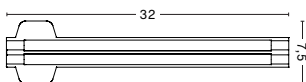

ACCESSORIES

FLOOR LINKING DEVICE

Grey plastic. Please note, the linking device is not premounted to the frame.